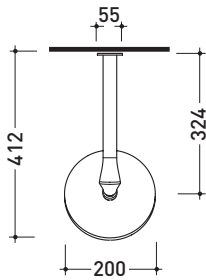

Fold

design **LORENZO DAMIANI**

2013

FL2084

Wall-mounted overhead shower

Complements: **Line accessories FOLD**

Package dim. **30 x 30 x 17 cm** | Weight **1,7 kg** | Pz. Pallet n° -

➔ **FLAMINIA.**

vista zenitale / zenital view

vista frontale / frontal view

vista laterale / lateral view

sizes in mm

BRASS: glossy finish

chrome

<http://www.ceramicaflaminia.it/en/products/289-fold>

©ceramicaflaminiaspa - All rights reserved. Unauthorized copying, publication, reproduction as well as partial reproduction are prohibited