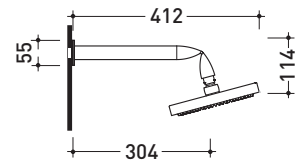

Fold

design **LORENZO DAMIANI**

2013

FL2084

Wall-mounted overhead shower

Complements: **Line accessories FOLD**

Package dim. **30 x 30 x 17 cm** | Weight **1,7 kg** | Pz. Pallet n° -

➔ **FLAMINIA.**

vista zenitale / zenital view

vista frontale / frontal view

vista laterale / lateral view

sizes in mm

BRASS: glossy finish

chrome

<http://www.ceramicaflaminia.it/en/products/289-fold>

©ceramicaflaminiaspa - All rights reserved. Unauthorized copying, publication, reproduction as well as partial reproduction are prohibited