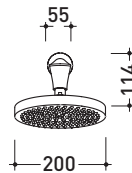

Fold

design **LORENZO DAMIANI**

2013

FL2084

Wall-mounted overhead shower

Complements: **Line accessories FOLD**

Package dim. **30 x 30 x 17 cm** | Weight **1,7 kg** | Pz. Pallet n° -

➔ **FLAMINIA.**

vista zenitale / zenital view

vista frontale / frontal view

vista laterale / lateral view

sizes in mm

BRASS: glossy finish

chrome

<http://www.ceramicaflaminia.it/en/products/289-fold>

©ceramicaflaminiaspa - All rights reserved. Unauthorized copying, publication, reproduction as well as partial reproduction are prohibited