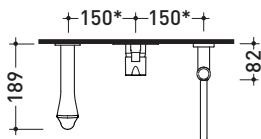

Fold

→ FLAMINIA.

design **LORENZO DAMIANI**

2013

FL2570

Complete bathtub set: mixer with inverter wall spout and handshower

Complements: **Line accessories** FOLD

Package dim.

Weight **3,2 kg**

Pz. Pallet n° -

* misure consigliate / suggested measurements

vista zenitale / zenital view

vista frontale / frontal view

vista laterale / lateral view

sizes in mm

BRASS: glossy finish