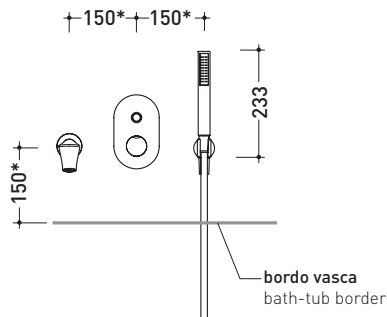

Fold

→ FLAMINIA.

design **LORENZO DAMIANI**

2013

FL2570

Complete bathtub set: mixer with inverter wall spout and handshower

Complements: **Line accessories** FOLD

Package dim.

Weight **3,2 kg**

Pz. Pallet n° -

* misure consigliate / suggested measurements

vista zenitale / zenital view

vista frontale / frontal view

vista laterale / lateral view

sizes in mm

BRASS: glossy finish