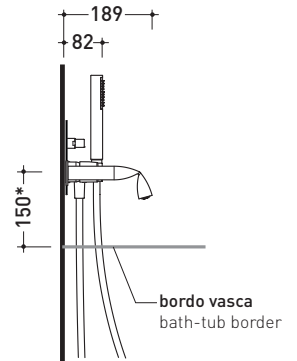

Fold

→ FLAMINIA.

design **LORENZO DAMIANI**

2013

FL2570

Complete bathtub set: mixer with inverter wall spout and handshower

Complements: **Line accessories** FOLD

Package dim.

Weight **3,2 kg**

Pz. Pallet n° -

* misure consigliate / suggested measurements

vista zenitale / zenital view

vista frontale / frontal view

vista laterale / lateral view

sizes in mm

BRASS: glossy finish