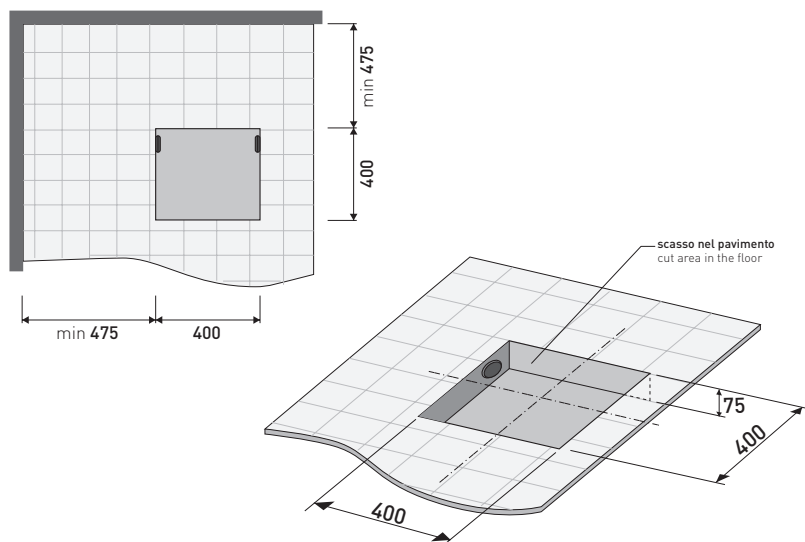

## FN135 Fontana

Laid on the floor shower-tub in Pietraluce 135 cm - drain cover matching color the bathtub (drainage system and fixing kit art. SIFVA included)

● WITHOUT OVERFLOW

Complements: **Line taps shower-tub: ONE - NOKÉ - SI - FOLD**  
**Line accessories: TWO - HOOP - NOKÉ - FOLD**

Package dim. **143 x 143 x 60 cm** | Weight **200 kg** | Pz. Pallet n° **1**

CE UNI EN 14516 Dop-No14516

### Preinstallazione - Preinstallation

vista zenitale / zenital view

**Capacità Max / Max Capacity 280 L.**  
**Peso Netto / Net Weight 170 Kg.**

sezione longitudinale / section

vista frontale / frontal view