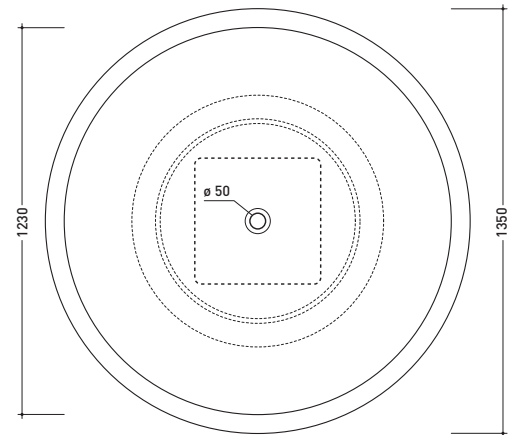

## FN135 Fontana

Laid on the floor shower-tub in Pietraluce 135 cm - drain cover matching color the bathtub (drainage system and fixing kit art. SIFVA included)

● WITHOUT OVERFLOW

Complements: **Line taps shower-tub: ONE - NOKÉ - SI - FOLD**  
**Line accessories: TWO - HOOP - NOKÉ - FOLD**

Package dim. **143 x 143 x 60 cm** | Weight **200 kg** | Pz. Pallet n° **1**

CE UNI EN 14516 Dop-No14516

### Preinstallazione - Preinstallation

vista zenitale / zenital view

**Capacità Max / Max Capacity 280 L.**  
**Peso Netto / Net Weight 170 Kg.**

sezione longitudinale / section

vista frontale / frontal view