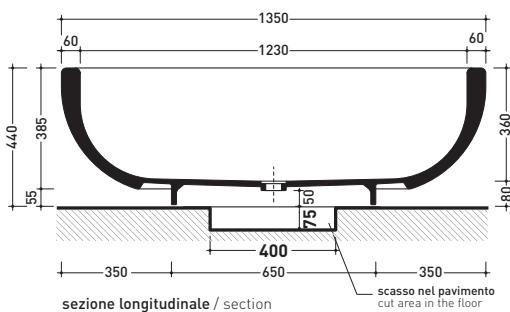

## FN135 Fontana

Laid on the floor shower-tub in Pietraluce 135 cm - drain cover matching color the bathtub (drainage system and fixing kit art. SIFVA included)

● WITHOUT OVERFLOW

Complements: **Line taps shower-tub: ONE - NOKÉ - SI - FOLD**  
**Line accessories: TWO - HOOP - NOKÉ - FOLD**

Package dim. **143 x 143 x 60 cm** | Weight **200 kg** | Pz. Pallet n° **1**

CE UNI EN 14516 Dop-No14516

### Preinstallazione - Preinstallation

vista zenitale / zenital view

**Capacità Max / Max Capacity 280 L.**  
**Peso Netto / Net Weight 170 Kg.**

sezione longitudinale / section

vista frontale / frontal view

sizes in mm

**PIETRALUCE:** glossy finish

matt finish

<http://www.ceramicaflaminia.it/en/products/290-fonte-fontana>

©ceramicaflaminiaspa - All rights reserved. Unauthorized copying, publication, reproduction as well as partial reproduction are prohibited