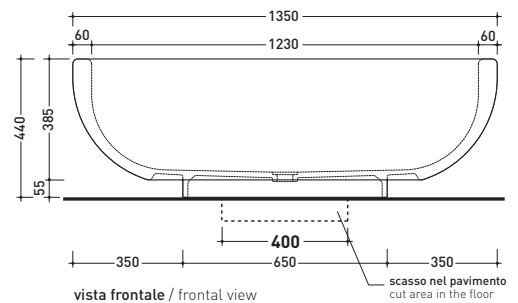

## FN135 Fontana

Laid on the floor shower-tub in Pietraluce 135 cm - drain cover matching color the bathtub (drainage system and fixing kit art. SIFVA included)

● WITHOUT OVERFLOW

Complements: **Line taps shower-tub: ONE - NOKÉ - SI - FOLD**  
**Line accessories: TWO - HOOP - NOKÉ - FOLD**

Package dim. **143 x 143 x 60 cm** | Weight **200 kg** | Pz. Pallet n° **1**

CE UNI EN 14516 Dop-No14516

### Preinstallazione - Preinstallation

vista zenitale / zenital view

**Capacità Max / Max Capacity 280 L.**  
**Peso Netto / Net Weight 170 Kg.**

sezione longitudinale / section

vista frontale / frontal view

sizes in mm

**PIETRALUCE:** glossy finish

matt finish

<http://www.ceramicaflaminia.it/en/products/290-fonte-fontana>

©ceramicaflaminiaspa - All rights reserved. Unauthorized copying, publication, reproduction as well as partial reproduction are prohibited