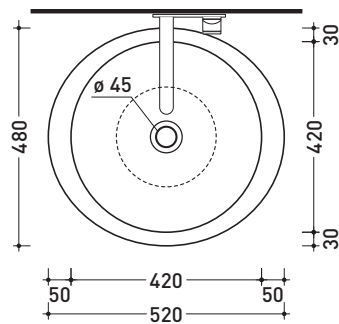

design **GIULIO CAPPELLINI**

2005

FT52L Fonte Tonda

Countertop basin 52 cm

•WITHOUT OVERFLOW •WITHOUT TAP LEDGE

Complements: **Mensola Forty6 (F6FNT)**
Solid shelf (SLFNT)
Furniture BOX - depth. 50
Line taps basin: ONE - NOKÉ - SI - FOLD - X1
Line accessories: TWO - HOOP - NOKÉ - FOLD

Technical accessories: **Chrome siphon (SIFL/CR) - Telescopic chrome siphon (SIFL066)**
Stop & Go drain (PLSG)
CERAMIC Stop & Go drain (PLCE)
Two piece set chrome tap filters (RF026)

Package dim. **52,5 x 20 x 50 cm** | Weight **14,5 kg** | Pz. Pallet n° **20**

CE UNI EN 14688 - CL00 Dop-No14688

vista zenitale / zenital view

vista zenitale / zenital view

vista frontale / frontal view

sezione longitudinale / section

sizes in mm

Please consider a 2% tolerance on indicated measurements