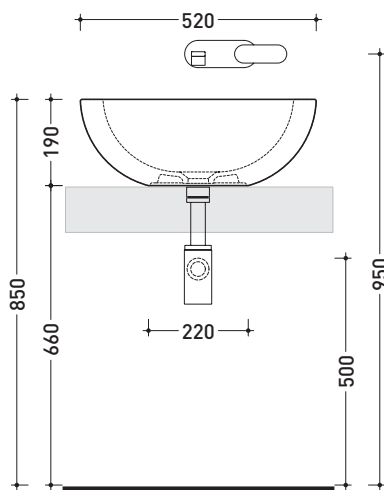

design **GIULIO CAPPELLINI**

2005

FT52L Fonte Tonda

Countertop basin 52 cm

•WITHOUT OVERFLOW •WITHOUT TAP LEDGE

Complements: **Mensola Forty6 (F6FNT)**
Solid shelf (SLFNT)
Furniture BOX - depth. 50
Line taps basin: ONE - NOKÉ - SI - FOLD - X1
Line accessories: TWO - HOOP - NOKÉ - FOLD

Technical accessories: **Chrome siphon (SIFL/CR) - Telescopic chrome siphon (SIFL066)**
Stop & Go drain (PLSG)
CERAMIC Stop & Go drain (PLCE)
Two piece set chrome tap filters (RF026)

Package dim. **52,5 x 20 x 50 cm** | Weight **14,5 kg** | Pz. Pallet n° **20**

CE UNI EN 14688 - CL00 Dop-No14688

vista zenitale / zenital view

vista zenitale / zenital view

vista frontale / frontal view

sezione longitudinale / section

sizes in mm

Please consider a 2% tolerance on indicated measurements