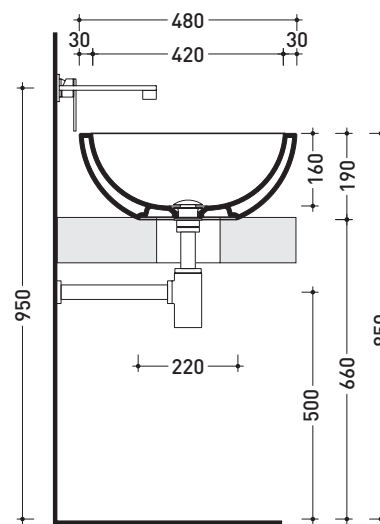

design **GIULIO CAPPELLINI**

2005

FT52L Fonte Tonda

Countertop basin 52 cm

•WITHOUT OVERFLOW •WITHOUT TAP LEDGE

Complements: **Mensola Forty6 (F6FNT)**
Solid shelf (SLFNT)
Furniture BOX - depth. 50
Line taps basin: ONE - NOKÉ - SI - FOLD - X1
Line accessories: TWO - HOOP - NOKÉ - FOLD

Technical accessories: **Chrome siphon (SIFL/CR) - Telescopic chrome siphon (SIFL066)**
Stop & Go drain (PLSG)
CERAMIC Stop & Go drain (PLCE)
Two piece set chrome tap filters (RF026)

Package dim. **52,5 x 20 x 50 cm** | Weight **14,5 kg** | Pz. Pallet n° **20**

CE UNI EN 14688 - CL00 Dop-No14688

vista zenitale / zenital view

vista zenitale / zenital view

vista frontale / frontal view

sezione longitudinale / section

sizes in mm

Please consider a 2% tolerance on indicated measurements