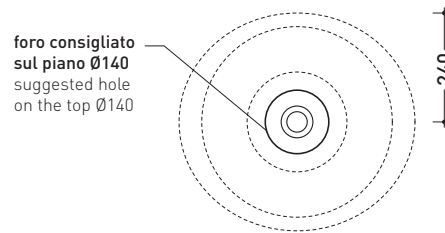

design **GIULIO CAPPELLINI**

2005

FT52L Fonte Tonda

Countertop basin 52 cm

•WITHOUT OVERFLOW •WITHOUT TAP LEDGE

Complements: **Mensola Forty6 (F6FNT)**
Solid shelf (SLFNT)
Furniture BOX - depth. 50
Line taps basin: ONE - NOKÉ - SI - FOLD - X1
Line accessories: TWO - HOOP - NOKÉ - FOLD

Technical accessories: **Chrome siphon (SIFL/CR) - Telescopic chrome siphon (SIFL066)**
Stop & Go drain (PLSG)
CERAMIC Stop & Go drain (PLCE)
Two piece set chrome tap filters (RF026)

Package dim. **52,5 x 20 x 50 cm** | Weight **14,5 kg** | Pz. Pallet n° **20**

CE UNI EN 14688 - CL00 Dop-No14688

vista zenitale / zenital view

vista zenitale / zenital view

vista frontale / frontal view

sezione longitudinale / section

sizes in mm

Please consider a 2% tolerance on indicated measurements