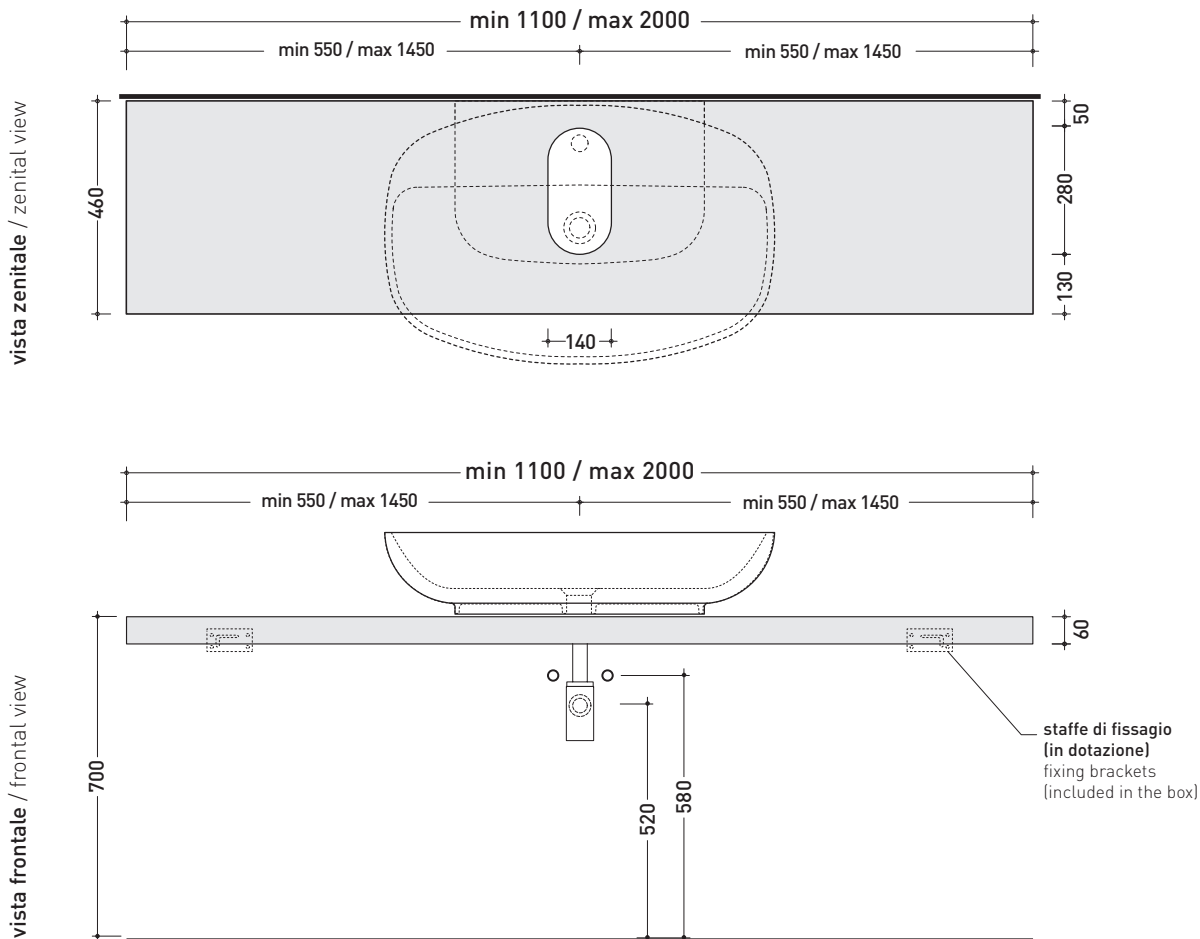

## SL8081 suitable for Nuda 85 (5080 - 5081)

Shelf from 110 to 200 x 46 x h 6 cm suitable for Nuda 85 basins  
(fixing brackets included)

Complements: **Make-Up mirrors and lamps**

App mirros

Simple mirros

Hot/Cold mirror (SPHC)

Left/Right mirror (SPLR)

Line mirrors (BASC20 - BASC30 - BASC40)

Tap holes are not made on this article by Flaminia

REFERENCE TO  
THE COMPULSORY  
ORDER FORM

sizes in mm

**WOOD:** rustic finish

**LEGNO RUSTICO / RUSTIC WOOD**

marrone - brown

➔➔ **4**

**SCELTA MISURE / MEASURES**

➔ **FLAMINIA.**

• **A** = misura interasse lavabo da sinistra / left distance of basin. • **C** = misura totale della mensola / total length of the shelf.  
• **B** = misura interasse lavabo da destra / right distance of basin. • verificare sempre che / verify that: **A + B = C**.