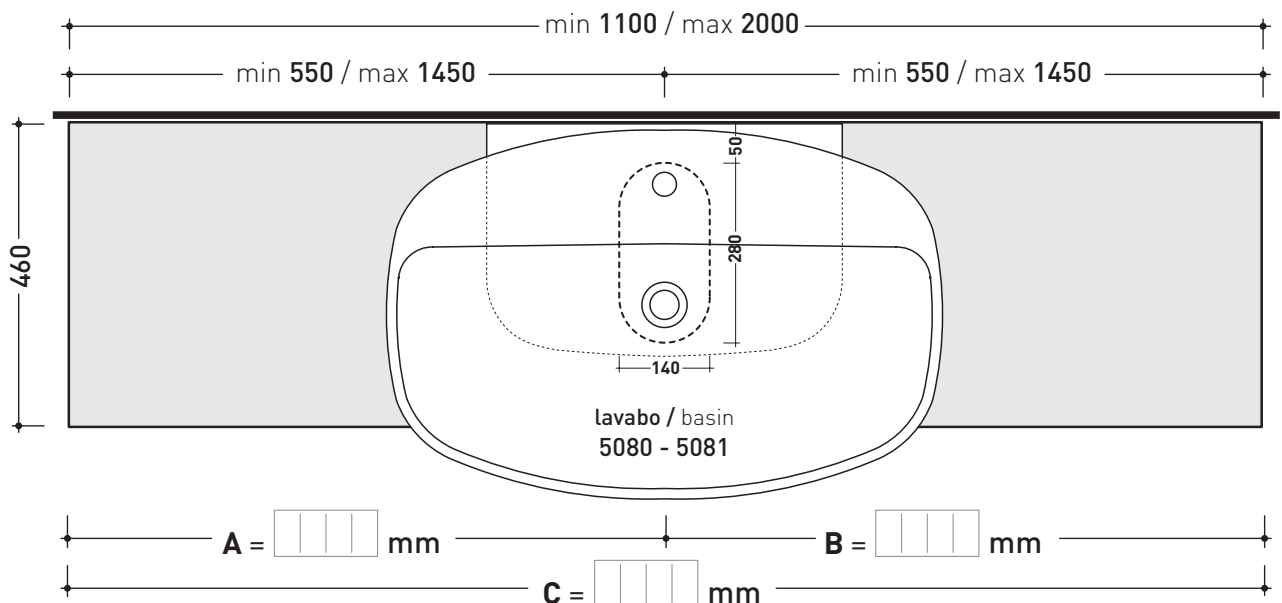

## SL8081 suitable for Nuda 85 (5080 - 5081)

Shelf from 110 to 200 x 46 x h 6 cm suitable for Nuda 85 basins  
(fixing brackets included)

Complements: **Make-Up mirrors and lamps**

App mirros

Simple mirros

Hot/Cold mirror (SPHC)

Left/Right mirror (SPLR)

Line mirrors (BASC20 - BASC30 - BASC40)

Tap holes are not made on this article by Flaminia

REFERENCE TO  
THE COMPULSORY  
ORDER FORM

sizes in mm

**WOOD:** rustic finish

E' importante consultare prima la scheda tecnica relativa  
It's important to consult before the technical detail

art. **SL8081**  
mensola / shelf da / from 110 a / to 200 cm

➔➔ **3**

**SCELTA MATERIALE / MATERIAL SELECTION**

**LEGNO RUSTICO / RUSTIC WOOD**

marrone - brown

➔➔ **4**

**SCELTA MISURE / MEASURES**

➔ **FLAMINIA.**

• **A** = misura interasse lavabo da sinistra / left distance of basin. • **C** = misura totale della mensola / total length of the shelf.  
• **B** = misura interasse lavabo da destra / right distance of basin. • verificare sempre che / verify that: **A + B = C**.