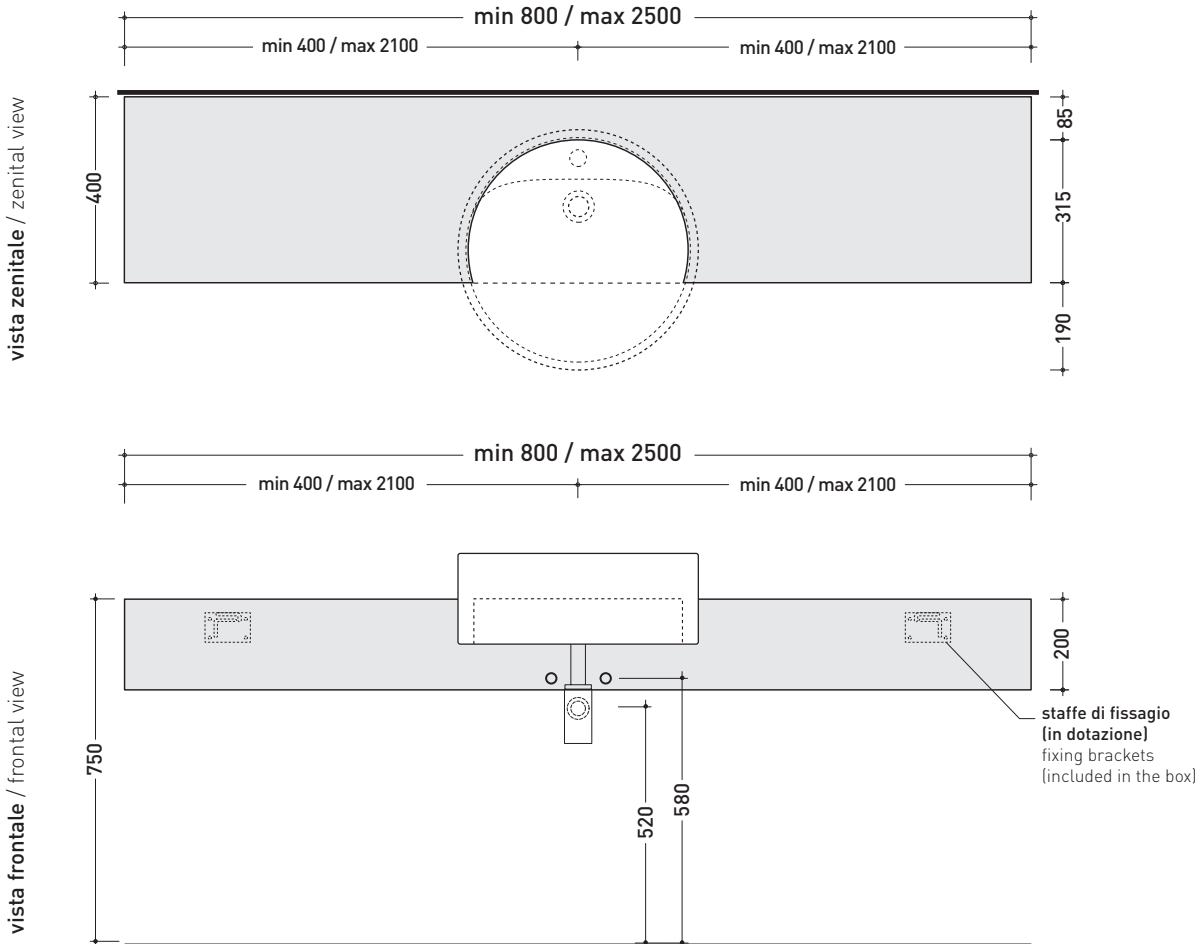

design **FLAMINIA DESIGN TEAM**

2010

F65054 suitable for Twin Set 52 (5054)

Shelf from 80 to 250 x 40 x h 20 cm

suitable for Twin Set 52 semi-inset basin (fixing brackets included)

Complements: **Make-Up mirrors and lamps**

App mirros

Simple mirros

Hot/Cold mirror (SPHC)

Left/Right mirror (SPLR)

Line mirrors (BASC20 - BASC30 - BASC40)

Tap holes are not made on this article by Flaminia

REFERENCE TO
THE COMPULSORY
ORDER FORM

sizes in mm

➔➔ **4** SCELTA MISURE / MEASURES

• **A** = misura interasse lavabo da sinistra / left distance of basin. • **C** = misura totale della mensola / total length of the shelf.
• **B** = misura interasse lavabo da destra / right distance of basin. • verificare sempre che / verify that: **A + B = C.**

➔➔ **4** SCELTA MISURE / MEASURES

- A = misura interasse lavabo da sinistra / left distance of basin.
- B = misura interasse lavabi / distance between basins.
- C = misura interasse lavabo da destra / right distance of basin.