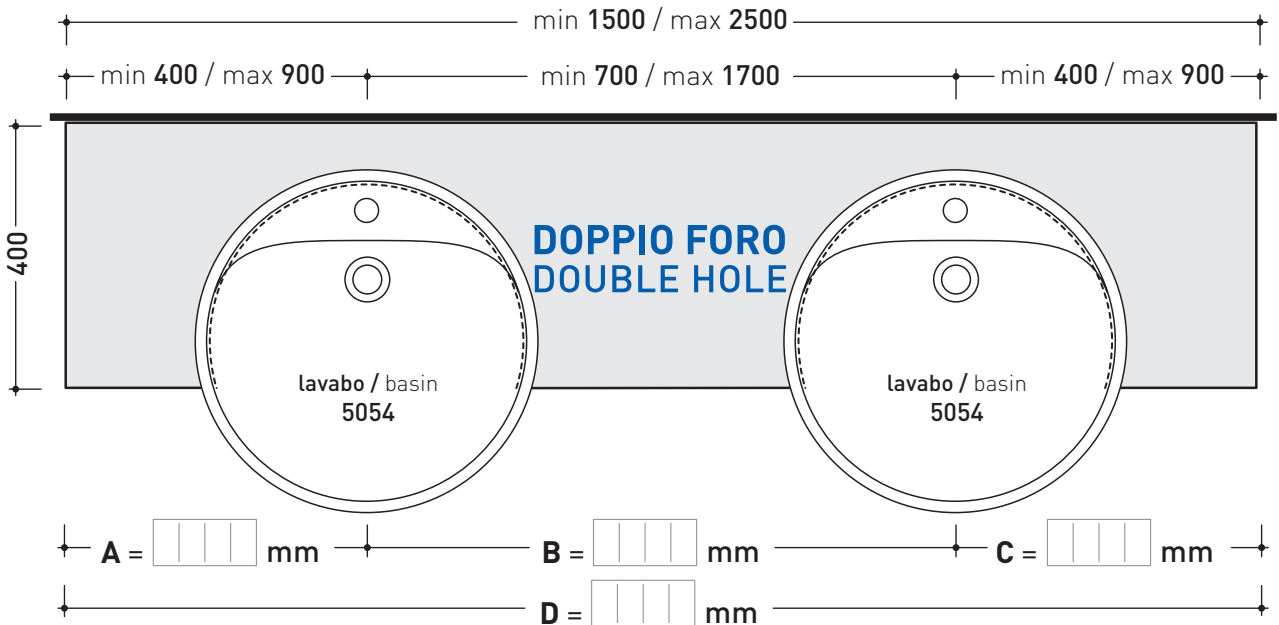

design **FLAMINIA DESIGN TEAM**

2010

F65054 suitable for Twin Set 52 (5054)

Shelf from 80 to 250 x 40 x h 20 cm

suitable for Twin Set 52 semi-inset basin (fixing brackets included)

Complements: **Make-Up mirrors and lamps**

➔➔ **4** SCELTA MISURE / MEASURES

• **A** = misura interasse lavabo da sinistra / left distance of basin. • **C** = misura totale della mensola / total length of the shelf.
• **B** = misura interasse lavabo da destra / right distance of basin. • verificare sempre che / verify that: **A + B = C.**

➔➔ **4** SCELTA MISURE / MEASURES

- A = misura interasse lavabo da sinistra / left distance of basin.
- B = misura interasse lavabi / distance between basins.
- C = misura interasse lavabo da destra / right distance of basin.

- D = misura totale della mensola / total length of the shelf.
- verificare sempre che / verify that: **A + B + C = D.**