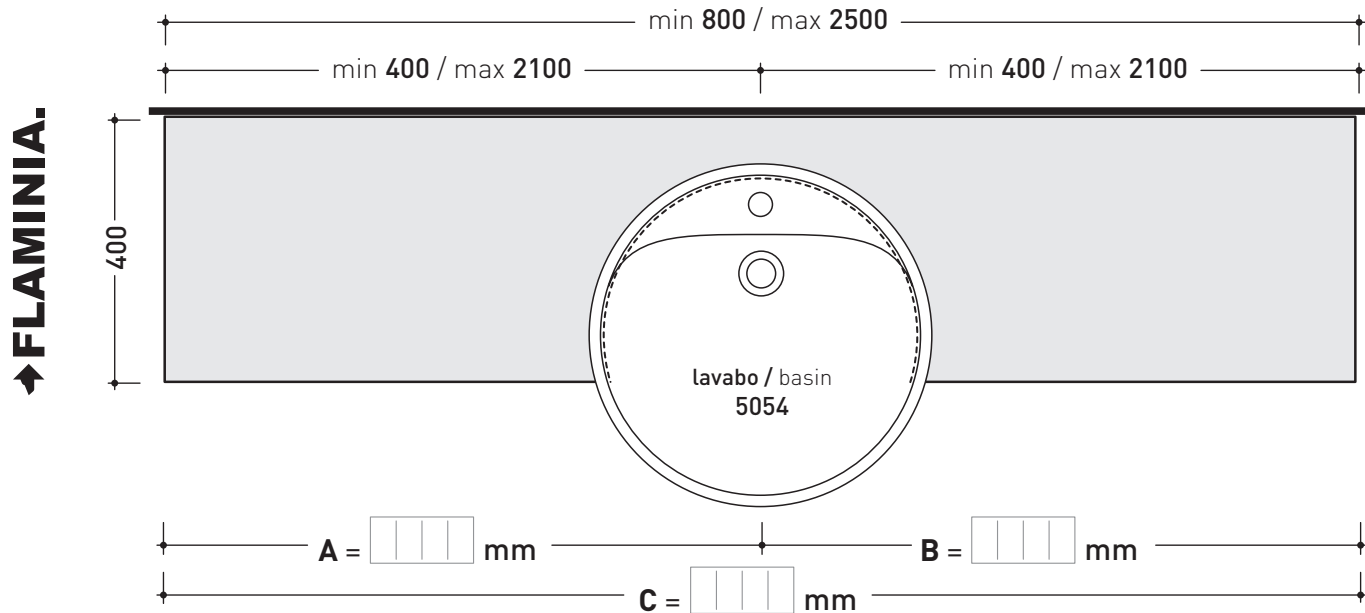

design **FLAMINIA DESIGN TEAM**

2010

F65054 suitable for Twin Set 52 (5054)

Shelf from 80 to 250 x 40 x h 20 cm

suitable for Twin Set 52 semi-inset basin (fixing brackets included)

Complements: **Make-Up mirrors and lamps**

art. **F65054**
mensola / shelf da / from **80 a / to 250 cm**

➔➔ **3** SCELTA MATERIALE / MATERIAL SELECTION

PIETRALUCE lucida / glossy		PIETRALUCE opaco / mat	
<input type="checkbox"/> bianco - white	<input type="checkbox"/> sabbia - sand	<input type="checkbox"/> argilla - argilla	<input type="checkbox"/> gr. lava - lava grey
<input type="checkbox"/> grigio - grey	<input type="checkbox"/> nero - black	<input type="checkbox"/> latte - milky white	<input type="checkbox"/> grafite - graphite
<input type="checkbox"/> beige - beige	<input type="checkbox"/> rosso cuoio - red		
<input type="checkbox"/> blu ultram. - marine blue			

➔➔ **4** SCELTA MISURE / MEASURES

• **A** = misura interasse lavabo da sinistra / left distance of basin. • **C** = misura totale della mensola / total length of the shelf.
• **B** = misura interasse lavabo da destra / right distance of basin. • verificare sempre che / verify that: **A + B = C.**

➔➔ **4** SCELTA MISURE / MEASURES

- A = misura interasse lavabo da sinistra / left distance of basin.
- B = misura interasse lavabi / distance between basins.
- C = misura interasse lavabo da destra / right distance of basin.