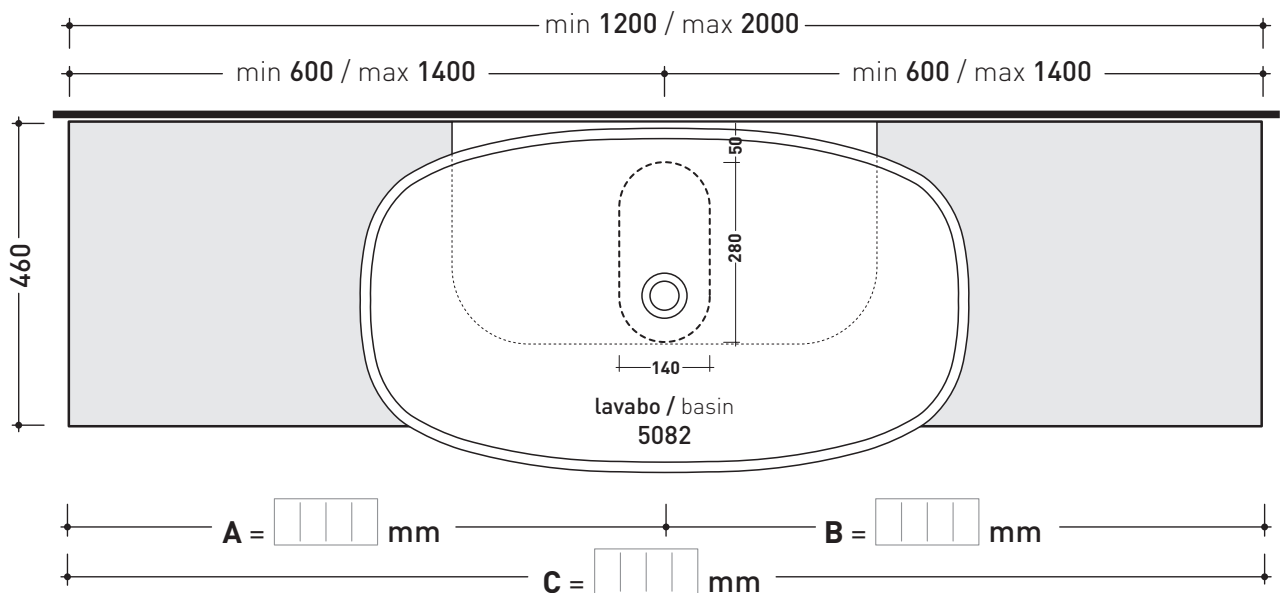

## SL5082 suitable for Nuda 95 (5082)

Shelf from 120 to 200 x 46 x h 6 cm suitable for Nuda 95 basin  
(fixing brackets included)

Complements: **Make-Up mirrors and lamps**  
**App mirros**  
**Simple mirros**  
**Hot/Cold mirror (SPHC)**  
**Left/Right mirror (SPLR)**  
**Line mirrors (BASC20 - BASC30 - BASC40)**

Tap holes are not made on this article by Flaminia

REFERENCE TO  
THE COMPULSORY  
ORDER FORM

sizes in mm

**WOOD:** rustic finish

brown

MODULO PER LA REALIZZAZIONE DELLE MENSOLE **SOLID** A MISURA PER ART. 5082

E' importante consultare prima la scheda tecnica relativa  
It's important to consult before the technical detail

art. **SL5082**  
mensola / shelf da / from 120 a / to 200 cm

➔➔ **3**

**SCELTA MATERIALE / MATERIAL SELECTION**

**LEGNO RUSTICO / RUSTIC WOOD**

marrone - brown

➔➔ **4**

**SCELTA MISURE / MEASURES**

• **A** = misura interasse lavabo da sinistra / left distance of basin.      • **C** = misura totale della mensola / total length of the shelf.  
• **B** = misura interasse lavabo da destra / right distance of basin.      • verificare sempre che / verify that: **A + B = C**.