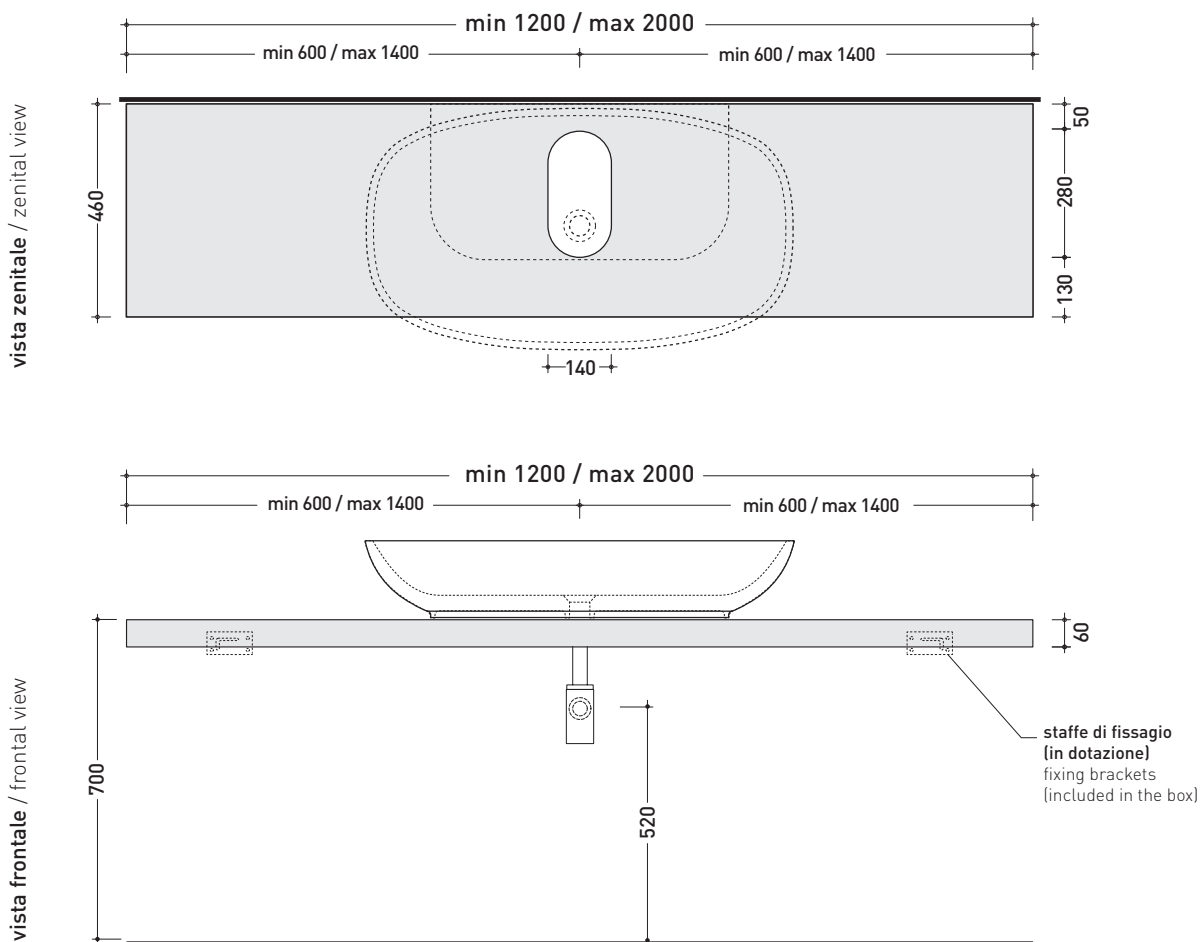

## SL5082 suitable for Nuda 95 (5082)

Shelf from 120 to 200 x 46 x h 6 cm suitable for Nuda 95 basin  
(fixing brackets included)

Complements: **Make-Up mirrors and lamps**  
**App mirros**  
**Simple mirros**  
**Hot/Cold mirror (SPHC)**  
**Left/Right mirror (SPLR)**  
**Line mirrors (BASC20 - BASC30 - BASC40)**

Tap holes are not made on this article by Flaminia

REFERENCE TO  
THE COMPULSORY  
ORDER FORM

sizes in mm

**WOOD:** rustic finish

brown

MODULO PER LA REALIZZAZIONE DELLE MENSOLE **SOLID** A MISURA PER ART. 5082

**LEGNO RUSTICO / RUSTIC WOOD**

marrone - brown

➔➔ **4**

**SCELTA MISURE / MEASURES**

• **A** = misura interasse lavabo da sinistra / left distance of basin.      • **C** = misura totale della mensola / total length of the shelf.  
• **B** = misura interasse lavabo da destra / right distance of basin.      • verificare sempre che / verify that: **A + B = C**.