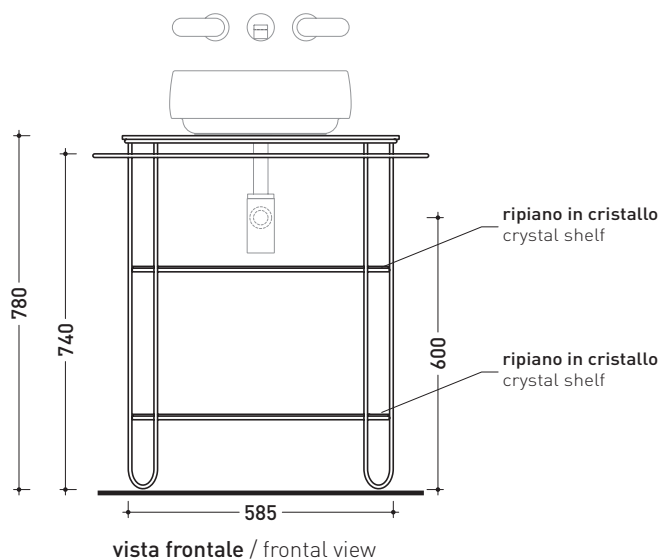

design **ALESSIO PINTO**

2020

FI60SV Filo 60

Varnished stainless steel structure with glass shelves
suitable for countertop basins

Complements: **Countertop basins:**

App 40 (AP40A) - **Boll 42** (BL42L) - **Boll 56** (BL56L) - **Bonola 46** (BN46A) - **Doppio Zero** (DZ46L) - **Flag 40** (FG40A) - **Flag 50** (FG50A) - **Miniwash 40** (MWL40) - **Miniwash 48** (MWL48) - **Nile 40** (NL40A) - **NudaSlim 60** (ND60A) - **Roll 44** (RL44L) - **Roll 56** (RL56L)
Line taps basin: ONE - NOKÉ - SI - FOLD - X1
Line accessories: TWO - HOOP - NOKÉ - FOLD

Technical accessories: **Chrome siphon** (SIFL/CR) - **Telescopic chrome siphon** (SIFL066)
Stop & Go drain (PLSG)
CERAMIC Stop & Go drain (PLCE)
Two piece set chrome tap filters (RF026)

Package dim. **cm** | Weight **kg** | Pz. Pallet n° -

CE

sizes in mm

STAINLESS STEEL: matt finish

GLAS: matt finish

black

black

design **ALESSIO PINTO**

2020

FI75SV Filo 75

Varnished stainless steel structure with glass shelves suitable for countertop basins

Complements: **Lavabi appoggio:**

App 40 (AP40A) - **App 62** (AP62A) - **Boll 42** (BL42L) - **Boll 56** (BL56L) - **Bonola 46** (BN46A) - **Doppio Zero** (DZ46L) - **Flag 40** (FG40A) - **Flag 50** (FG50A) - **Miniwash 40** (MWL40) - **Miniwash 48** (MWL48) - **Miniwash 60** (MWL60) - **Nile 40** (NL40A) - **Nile 62** (NL62A) - **NudaSlim 60** (ND60A) - **Pass 62** (PS62C) - **Pass 65** (PS65AT) - **Roll 44** (RL44L) - **Roll 56** (RL56L)
Line taps basin: ONE - NOKÉ - SI - FOLD - X1
Line accessories: TWO - HOOP - NOKÉ - FOLD