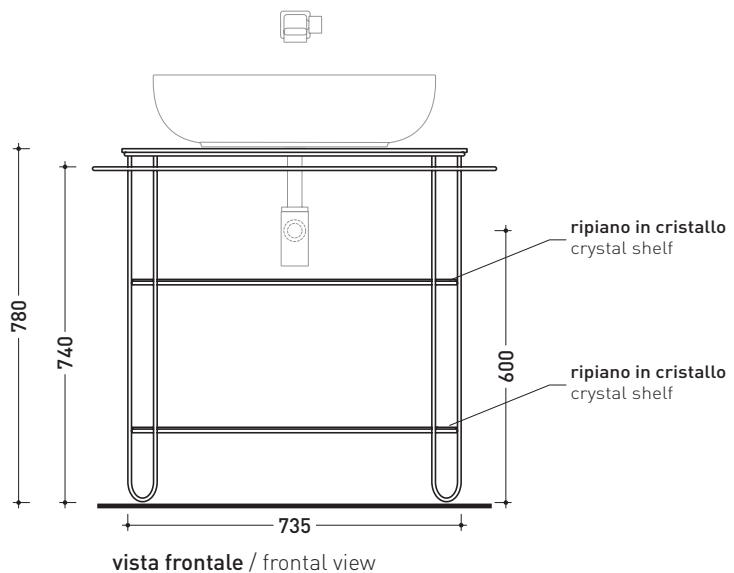

design **ALESSIO PINTO**

2020

FI75SV Filo 75

Varnished stainless steel structure with glass shelves suitable for countertop basins

Complements: **Lavabi appoggio:**

App 40 (AP40A) - **App 62** (AP62A) - **Boll 42** (BL42L) - **Boll 56** (BL56L) - **Bonola 46** (BN46A) - **Doppio Zero** (DZ46L) - **Flag 40** (FG40A) - **Flag 50** (FG50A) - **Miniwash 40** (MWL40) - **Miniwash 48** (MWL48) - **Miniwash 60** (MWL60) - **Nile 40** (NL40A) - **Nile 62** (NL62A) - **NudaSlim 60** (ND60A) - **Pass 62** (PS62C) - **Pass 65** (PS65AT) - **Roll 44** (RL44L) - **Roll 56** (RL56L)
Line taps basin: ONE - NOKÉ - SI - FOLD - X1
Line accessories: TWO - HOOP - NOKÉ - FOLD

Technical accessories: **Chrome siphon** (SIFL/CR) - **Telescopic chrome siphon** (SIFL066)
Stop & Go drain (PLSG)
CERAMIC Stop & Go drain (PLCE)
Two piece set chrome tap filters (RF026)

Package dim. **cm** | Weight **23 kg** | Pz. Pallet n° -

CE

sizes in mm

STAINLESS STEEL: matt finish

GLAS: matt finish

black

black