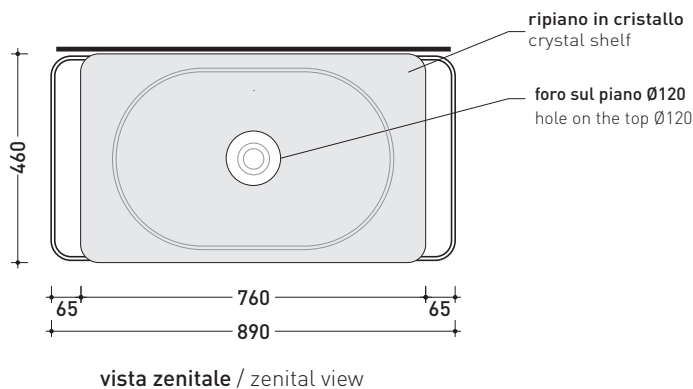

design **ALESSIO PINTO**

2020

FI75SV Filo 75

Varnished stainless steel structure with glass shelves suitable for countertop basins

Complements: **Lavabi appoggio:**

App 40 (AP40A) - **App 62** (AP62A) - **Boll 42** (BL42L) - **Boll 56** (BL56L) - **Bonola 46** (BN46A) - **Doppio Zero** (DZ46L) - **Flag 40** (FG40A) - **Flag 50** (FG50A) - **Miniwash 40** (MWL40) - **Miniwash 48** (MWL48) - **Miniwash 60** (MWL60) - **Nile 40** (NL40A) - **Nile 62** (NL62A) - **NudaSlim 60** (ND60A) - **Pass 62** (PS62C) - **Pass 65** (PS65AT) - **Roll 44** (RL44L) - **Roll 56** (RL56L)
Line taps basin: ONE - NOKÉ - SI - FOLD - X1
Line accessories: TWO - HOOP - NOKÉ - FOLD

Technical accessories: **Chrome siphon** (SIFL/CR) - **Telescopic chrome siphon** (SIFL066)
Stop & Go drain (PLSG)
CERAMIC Stop & Go drain (PLCE)
Two piece set chrome tap filters (RF026)

Package dim. **cm** | Weight **23 kg** | Pz. Pallet n° -

CE

sizes in mm

STAINLESS STEEL: matt finish

GLAS: matt finish

black

black