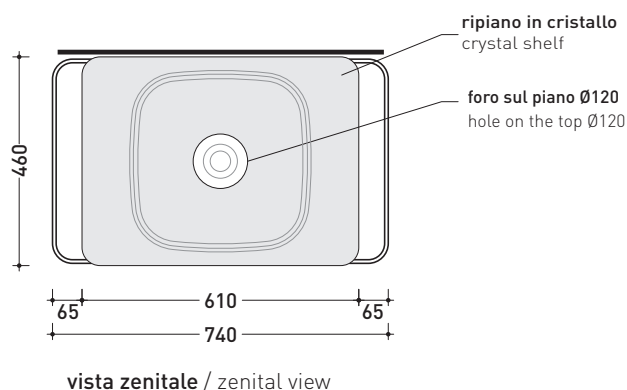

design **ALESSIO PINTO**

2020

FI60SV Filo 60

Varnished stainless steel structure with glass shelves
suitable for countertop basins

Complements: **Countertop basins:**

App 40 (AP40A) - **Boll 42** (BL42L) - **Boll 56** (BL56L) - **Bonola 46** (BN46A) - **Doppio Zero** (DZ46L) - **Flag 40** (FG40A) - **Flag 50** (FG50A) - **Miniwash 40** (MWL40) - **Miniwash 48** (MWL48) - **Nile 40** (NL40A) - **NudaSlim 60** (ND60A) - **Roll 44** (RL44L) - **Roll 56** (RL56L)
Line taps basin: ONE - NOKÉ - SI - FOLD - X1
Line accessories: TWO - HOOP - NOKÉ - FOLD

CE

sizes in mm

STAINLESS STEEL: matt finish

GLAS: matt finish

black

black

design **ALESSIO PINTO**

2020