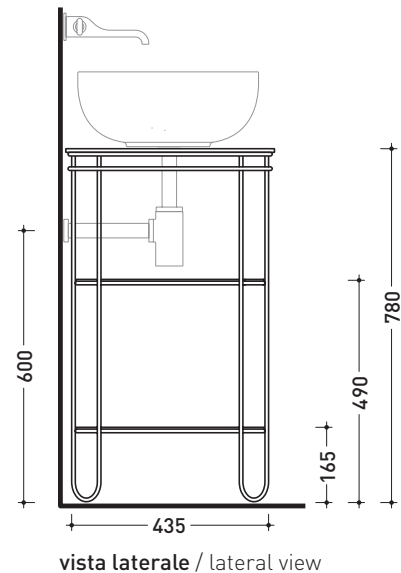

design **ALESSIO PINTO**

2020

FI75SV Filo 75

Varnished stainless steel structure with glass shelves suitable for countertop basins

Complements: **Lavabi appoggio:**

App 40 (AP40A) - **App 62** (AP62A) - **Boll 42** (BL42L) - **Boll 56** (BL56L) - **Bonola 46** (BN46A) - **Doppio Zero** (DZ46L) - **Flag 40** (FG40A) - **Flag 50** (FG50A) - **Miniwash 40** (MWL40) - **Miniwash 48** (MWL48) - **Miniwash 60** (MWL60) - **Nile 40** (NL40A) - **Nile 62** (NL62A) - **NudaSlim 60** (ND60A) - **Pass 62** (PS62C) - **Pass 65** (PS65AT) - **Roll 44** (RL44L) - **Roll 56** (RL56L)
Line taps basin: ONE - NOKÉ - SI - FOLD - X1
Line accessories: TWO - HOOP - NOKÉ - FOLD

Technical accessories: **Chrome siphon** (SIFL/CR) - **Telescopic chrome siphon** (SIFL066)
Stop & Go drain (PLSG)
CERAMIC Stop & Go drain (PLCE)
Two piece set chrome tap filters (RF026)

Package dim. **cm** | Weight **23 kg** | Pz. Pallet n° -

CE

sizes in mm

STAINLESS STEEL: matt finish

GLAS: matt finish

black

black