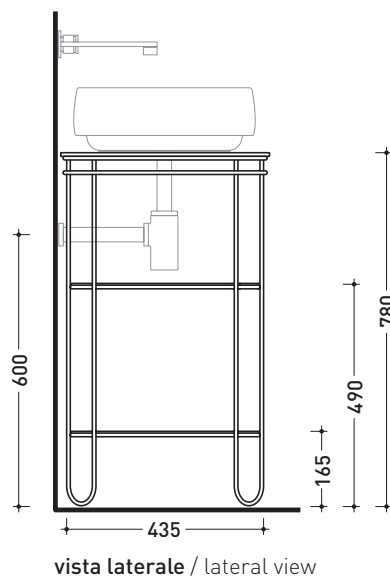

design **ALESSIO PINTO**

2020

FI60SV Filo 60

Varnished stainless steel structure with glass shelves
suitable for countertop basins

Complements: **Countertop basins:**

App 40 (AP40A) - **Boll 42** (BL42L) - **Boll 56** (BL56L) - **Bonola 46** (BN46A) - **Doppio Zero** (DZ46L) - **Flag 40** (FG40A) - **Flag 50** (FG50A) - **Miniwash 40** (MWL40) - **Miniwash 48** (MWL48) - **Nile 40** (NL40A) - **NudaSlim 60** (ND60A) - **Roll 44** (RL44L) - **Roll 56** (RL56L)
Line taps basin: ONE - NOKÉ - SI - FOLD - X1
Line accessories: TWO - HOOP - NOKÉ - FOLD

Technical accessories: **Chrome siphon** (SIFL/CR) - **Telescopic chrome siphon** (SIFL066)
Stop & Go drain (PLSG)
CERAMIC Stop & Go drain (PLCE)
Two piece set chrome tap filters (RF026)

Package dim. **cm** | Weight **kg** | Pz. Pallet n° -

CE

sizes in mm

STAINLESS STEEL: matt finish

GLAS: matt finish

black

black

design **ALESSIO PINTO**

2020

FI75SV Filo 75

Varnished stainless steel structure with glass shelves suitable for countertop basins

Complements: **Lavabi appoggio:**

App 40 (AP40A) - **App 62** (AP62A) - **Boll 42** (BL42L) - **Boll 56** (BL56L) - **Bonola 46** (BN46A) - **Doppio Zero** (DZ46L) - **Flag 40** (FG40A) - **Flag 50** (FG50A) - **Miniwash 40** (MWL40) - **Miniwash 48** (MWL48) - **Miniwash 60** (MWL60) - **Nile 40** (NL40A) - **Nile 62** (NL62A) - **NudaSlim 60** (ND60A) - **Pass 62** (PS62C) - **Pass 65** (PS65AT) - **Roll 44** (RL44L) - **Roll 56** (RL56L)
Line taps basin: ONE - NOKÉ - SI - FOLD - X1
Line accessories: TWO - HOOP - NOKÉ - FOLD