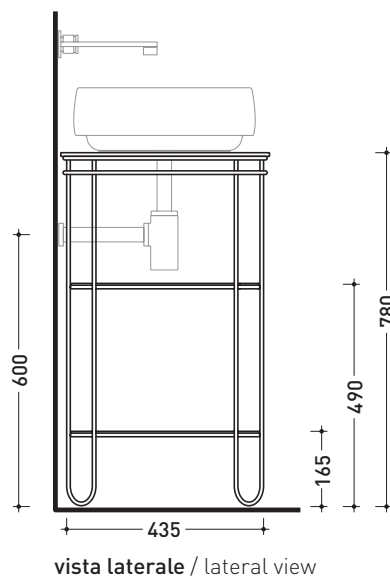

design **ALESSIO PINTO**

2020

FI60SV Filo 60

Varnished stainless steel structure with glass shelves suitable for countertop basins

Complements: **Countertop basins:**

App 40 (AP40A) - **Boll 42** (BL42L) - **Boll 56** (BL56L) - **Bonola 46** (BN46A) - **Doppio Zero** (DZ46L) - **Flag 40** (FG40A) - **Flag 50** (FG50A) - **Miniwash 40** (MWL40) - **Miniwash 48** (MWL48) - **Nile 40** (NL40A) - **NudaSlim 60** (ND60A) - **Roll 44** (RL44L) - **Roll 56** (RL56L)
Line taps basin: ONE - NOKÉ - SI - FOLD - X1
Line accessories: TWO - HOOP - NOKÉ - FOLD

Technical accessories: **Chrome siphon** (SIFL/CR) - **Telescopic chrome siphon** (SIFL066)
Stop & Go drain (PLSG)
CERAMIC Stop & Go drain (PLCE)
Two piece set chrome tap filters (RF026)

Package dim. **cm** | Weight **kg** | Pz. Pallet n° -

CE

sizes in mm

STAINLESS STEEL: matt finish

GLAS: matt finish

black

black