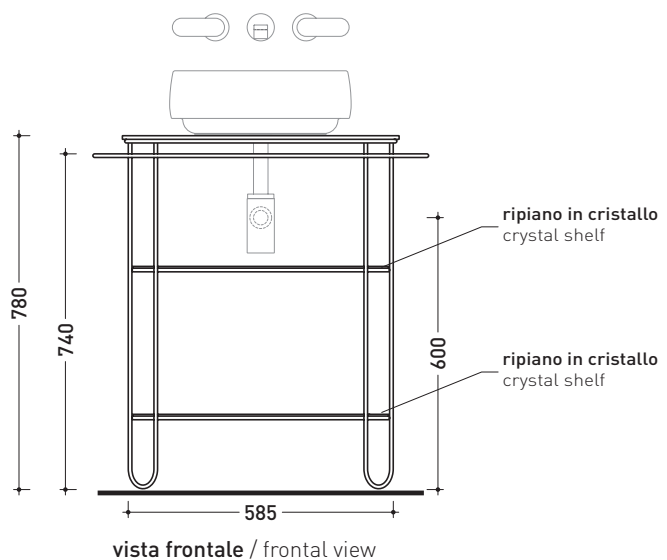

design **ALESSIO PINTO**

2020

FI60SV Filo 60

Varnished stainless steel structure with glass shelves suitable for countertop basins

Complements: **Countertop basins:**

App 40 (AP40A) - **Boll 42** (BL42L) - **Boll 56** (BL56L) - **Bonola 46** (BN46A) - **Doppio Zero** (DZ46L) - **Flag 40** (FG40A) - **Flag 50** (FG50A) - **Miniwash 40** (MWL40) - **Miniwash 48** (MWL48) - **Nile 40** (NL40A) - **NudaSlim 60** (ND60A) - **Roll 44** (RL44L) - **Roll 56** (RL56L)
Line taps basin: ONE - NOKÉ - SI - FOLD - X1
Line accessories: TWO - HOOP - NOKÉ - FOLD

Technical accessories: **Chrome siphon** (SIFL/CR) - **Telescopic chrome siphon** (SIFL066)
Stop & Go drain (PLSG)
CERAMIC Stop & Go drain (PLCE)
Two piece set chrome tap filters (RF026)

Package dim. **cm** | Weight **kg** | Pz. Pallet n° -

CE

sizes in mm

STAINLESS STEEL: matt finish

GLAS: matt finish

black

black