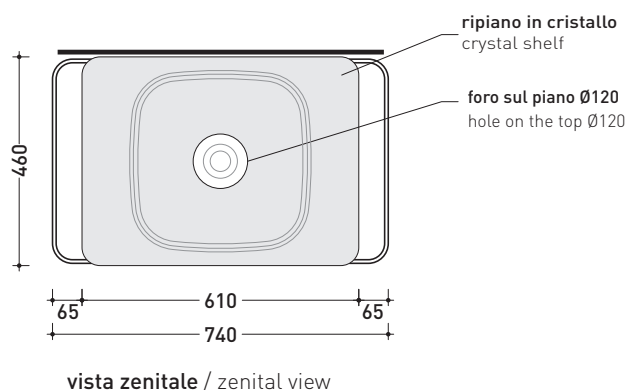

design **ALESSIO PINTO**

2020

FI60SV Filo 60

Varnished stainless steel structure with glass shelves suitable for countertop basins

Complements: **Countertop basins:**

App 40 (AP40A) - **Boll 42** (BL42L) - **Boll 56** (BL56L) - **Bonola 46** (BN46A) - **Doppio Zero** (DZ46L) - **Flag 40** (FG40A) - **Flag 50** (FG50A) - **Miniwash 40** (MWL40) - **Miniwash 48** (MWL48) - **Nile 40** (NL40A) - **NudaSlim 60** (ND60A) - **Roll 44** (RL44L) - **Roll 56** (RL56L)
Line taps basin: ONE - NOKÉ - SI - FOLD - X1
Line accessories: TWO - HOOP - NOKÉ - FOLD

Technical accessories: **Chrome siphon** (SIFL/CR) - **Telescopic chrome siphon** (SIFL066)
Stop & Go drain (PLSG)
CERAMIC Stop & Go drain (PLCE)
Two piece set chrome tap filters (RF026)

Package dim. **cm** | Weight **kg** | Pz. Pallet n° -

CE

sizes in mm

STAINLESS STEEL: matt finish

GLAS: matt finish

black

black