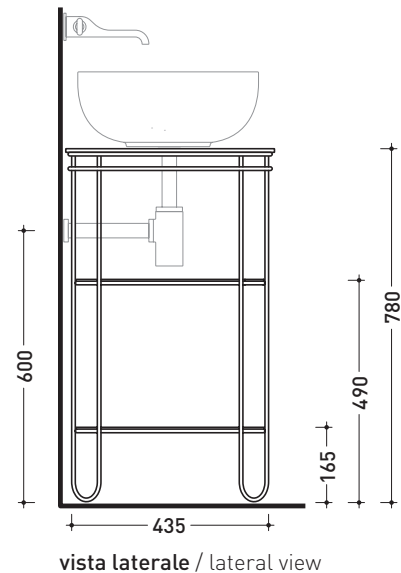

design **ALESSIO PINTO**

2020

FI75SV Filo 75

Varnished stainless steel structure with glass shelves
suitable for countertop basins

Complements: **Lavabi appoggio:**

App 40 (AP40A) - **App 62** (AP62A) - **Boll 42** (BL42L) - **Boll 56** (BL56L) - **Bonola 46** (BN46A) - **Doppio Zero** (DZ46L) - **Flag 40** (FG40A) - **Flag 50** (FG50A) - **Miniwash 40** (MWL40) - **Miniwash 48** (MWL48) - **Miniwash 60** (MWL60) - **Nile 40** (NL40A) - **Nile 62** (NL62A) - **NudaSlim 60** (ND60A) - **Pass 62** (PS62C) - **Pass 65** (PS65AT) - **Roll 44** (RL44L) - **Roll 56** (RL56L)
Line taps basin: ONE - NOKÉ - SI - FOLD - X1
Line accessories: TWO - HOOP - NOKÉ - FOLD

Technical accessories: **Chrome siphon** (SIFL/CR) - **Telescopic chrome siphon** (SIFL066)
Stop & Go drain (PLSG)
CERAMIC Stop & Go drain (PLCE)
Two piece set chrome tap filters (RF026)

Package dim. **cm** | Weight **23 kg** | Pz. Pallet n° -

CE

sizes in mm

STAINLESS STEEL: matt finish

GLAS: matt finish

black

black