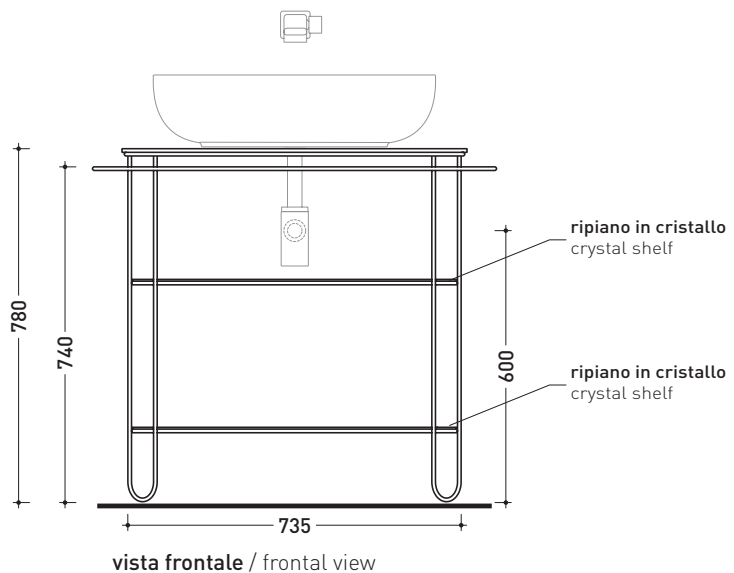

design **ALESSIO PINTO**

2020

FI75SV Filo 75

Varnished stainless steel structure with glass shelves
suitable for countertop basins

Complements: **Lavabi appoggio:**

App 40 (AP40A) - **App 62** (AP62A) - **Boll 42** (BL42L) - **Boll 56** (BL56L) - **Bonola 46** (BN46A) - **Doppio Zero** (DZ46L) - **Flag 40** (FG40A) - **Flag 50** (FG50A) - **Miniwash 40** (MWL40) - **Miniwash 48** (MWL48) - **Miniwash 60** (MWL60) - **Nile 40** (NL40A) - **Nile 62** (NL62A) - **NudaSlim 60** (ND60A) - **Pass 62** (PS62C) - **Pass 65** (PS65AT) - **Roll 44** (RL44L) - **Roll 56** (RL56L)
Line taps basin: ONE - NOKÉ - SI - FOLD - X1
Line accessories: TWO - HOOP - NOKÉ - FOLD

Technical accessories: **Chrome siphon** (SIFL/CR) - **Telescopic chrome siphon** (SIFL066)
Stop & Go drain (PLSG)
CERAMIC Stop & Go drain (PLCE)
Two piece set chrome tap filters (RF026)

Package dim. **cm** | Weight **23 kg** | Pz. Pallet n° -

CE

sizes in mm

STAINLESS STEEL: matt finish

GLAS: matt finish

black

black