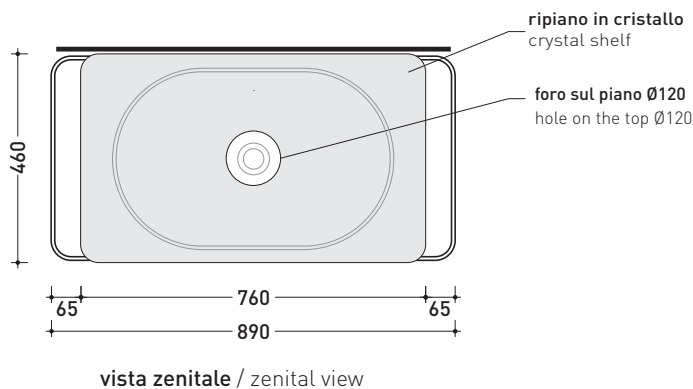

design **ALESSIO PINTO**

2020

FI75SV Filo 75

Varnished stainless steel structure with glass shelves
suitable for countertop basins

Complements: **Lavabi appoggio:**

App 40 (AP40A) - **App 62** (AP62A) - **Boll 42** (BL42L) - **Boll 56** (BL56L) - **Bonola 46** (BN46A) - **Doppio Zero** (DZ46L) - **Flag 40** (FG40A) - **Flag 50** (FG50A) - **Miniwash 40** (MWL40) - **Miniwash 48** (MWL48) - **Miniwash 60** (MWL60) - **Nile 40** (NL40A) - **Nile 62** (NL62A) - **NudaSlim 60** (ND60A) - **Pass 62** (PS62C) - **Pass 65** (PS65AT) - **Roll 44** (RL44L) - **Roll 56** (RL56L)
Line taps basin: ONE - NOKÉ - SI - FOLD - X1
Line accessories: TWO - HOOP - NOKÉ - FOLD

Technical accessories: **Chrome siphon** (SIFL/CR) - **Telescopic chrome siphon** (SIFL066)
Stop & Go drain (PLSG)
CERAMIC Stop & Go drain (PLCE)
Two piece set chrome tap filters (RF026)

Package dim. **cm** | Weight **23 kg** | Pz. Pallet n° -

CE

sizes in mm

STAINLESS STEEL: matt finish

GLAS: matt finish

black

black