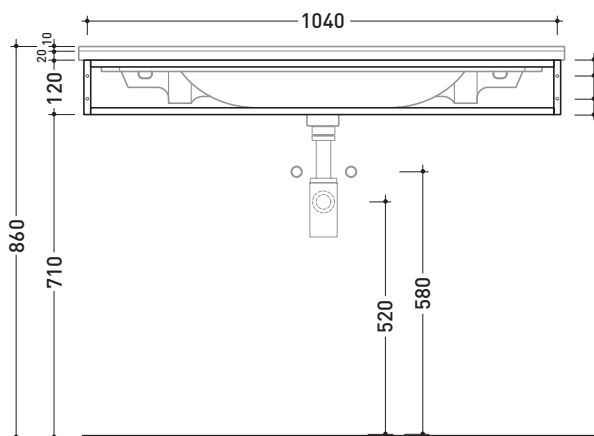

design ANGELETTI - RUZZA

2017

BM105S Bloom 105

Wall hung metal towel rail
suitable for consolle Bloom 105

Complements: Console Bloom 105 (BM105L)
Line taps basin: ONE - NOKÈ - SI - FOLD - X1
Line accessories: TWO - HOOP - NOKÈ - FOLD

Technical accessories: Chrome siphon (SIFL/CR) - Telescopic chrome siphon (SIFL066)
Mat black basin siphon (SIFLNE)

Package dim. | Weight **3,4 kg** | Pz. Pallet n°

CE

vista zenitale / zenital view

assonometria / axonometry

vista frontale / frontal view

sezione longitudinale / section

sizes in mm

METAL: glossy finish

chrome

matt finish

black