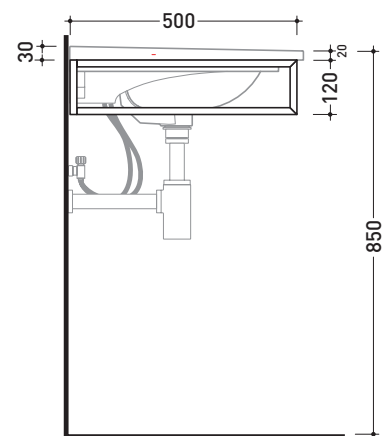

design ANGELETTI - RUZZA

2017

BM105S Bloom 105

Wall hung metal towel rail
suitable for consolle Bloom 105

Complements: Console Bloom 105 (BM105L)
Line taps basin: ONE - NOKÈ - SI - FOLD - X1
Line accessories: TWO - HOOP - NOKÈ - FOLD

Technical accessories: Chrome siphon (SIFL/CR) - Telescopic chrome siphon (SIFL066)
Mat black basin siphon (SIFLNE)

Package dim. | Weight **3,4 kg** | Pz. Pallet n°

CE

vista zenitale / zenital view

assonometria / axonometry

vista frontale / frontal view

sezione longitudinale / section

sizes in mm

METAL: glossy finish

chrome

matt finish

black