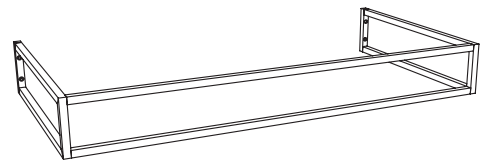

design ANGELETTI - RUZZA

2017

BM105S Bloom 105

Wall hung metal towel rail
suitable for consolle Bloom 105

Complements: Console Bloom 105 (BM105L)
Line taps basin: ONE - NOKÈ - SI - FOLD - X1
Line accessories: TWO - HOOP - NOKÈ - FOLD

Technical accessories: Chrome siphon (SIFL/CR) - Telescopic chrome siphon (SIFL066)
Mat black basin siphon (SIFLNE)

Package dim. | Weight **3,4 kg** | Pz. Pallet n°

CE

vista zenitale / zenital view

assonometria / axonometry