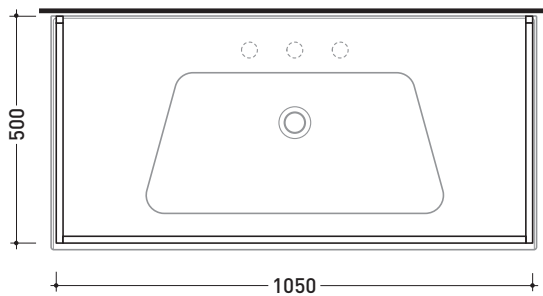

design ANGELETTI - RUZZA

2017

BM105S Bloom 105

Wall hung metal towel rail
suitable for consolle Bloom 105

Complements: Console Bloom 105 (BM105L)
Line taps basin: ONE - NOKÈ - SI - FOLD - X1
Line accessories: TWO - HOOP - NOKÈ - FOLD

Technical accessories: Chrome siphon (SIFL/CR) - Telescopic chrome siphon (SIFL066)
Mat black basin siphon (SIFLNE)

Package dim. | Weight **3,4 kg** | Pz. Pallet n°

CE

vista zenitale / zenital view

assonometria / axonometry

vista frontale / frontal view

sezione longitudinale / section

sizes in mm

METAL: glossy finish

chrome

matt finish

black