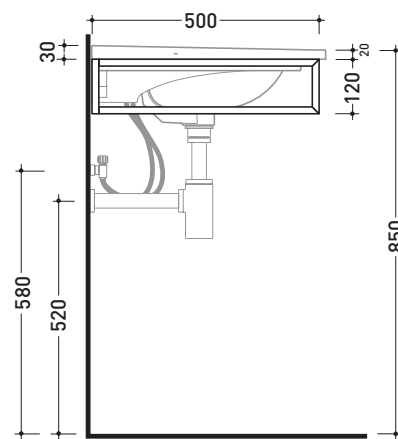

design **ANGELETTI - RUZZA**

2017

BM120S Bloom 120

Wall hung metal towel rail
suitable for consolle Bloom 120

Complements: **Console Bloom 120 (BM120L)**
Line taps basin: ONE - NOKÈ - SI - FOLD - X1
Line accessories: TWO - HOOP - NOKÈ - FOLD

Technical accessories: **Chrome siphon (SIFL/CR) - Telescopic chrome siphon (SIFL066)**
Mat black basin siphon (SIFLNE)

Package dim. | Weight **3,5 kg** | Pz. Pallet n°

CE

vista zenitale / zenital view

assonometria / axonometry

vista frontale / frontal view

sezione longitudinale / section

sizes in mm

METAL: glossy finish

chrome

matt finish

black