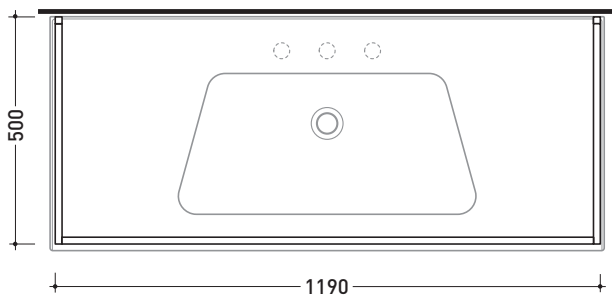

design **ANGELETTI - RUZZA**

2017

BM120S Bloom 120

Wall hung metal towel rail
suitable for consolle Bloom 120

Complements: **Console Bloom 120 (BM120L)**
Line taps basin: ONE - NOKÈ - SI - FOLD - X1
Line accessories: TWO - HOOP - NOKÈ - FOLD

Technical accessories: **Chrome siphon (SIFL/CR) - Telescopic chrome siphon (SIFL066)**
Mat black basin siphon (SIFLNE)

Package dim. | Weight **3,5 kg** | Pz. Pallet n°

CE

vista zenitale / zenital view

assonometria / axonometry

vista frontale / frontal view

sezione longitudinale / section

sizes in mm

METAL: glossy finish

chrome

matt finish

black