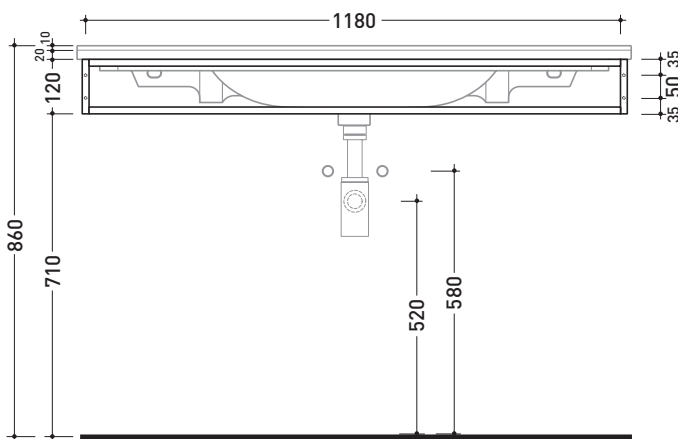

design **ANGELETTI - RUZZA**

2017

BM120S Bloom 120

Wall hung metal towel rail
suitable for consolle Bloom 120

Complements: **Console Bloom 120 (BM120L)**
Line taps basin: ONE - NOKÈ - SI - FOLD - X1
Line accessories: TWO - HOOP - NOKÈ - FOLD

Technical accessories: **Chrome siphon (SIFL/CR) - Telescopic chrome siphon (SIFL066)**
Mat black basin siphon (SIFLNE)

Package dim. | Weight **3,5 kg** | Pz. Pallet n°

CE

vista zenitale / zenital view

assonometria / axonometry

vista frontale / frontal view

sezione longitudinale / section

sizes in mm

METAL: glossy finish

chrome

matt finish

black