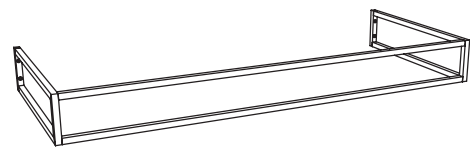

design **ANGELETTI - RUZZA**

2017

BM120S Bloom 120

Wall hung metal towel rail
suitable for consolle Bloom 120

Complements: **Console Bloom 120 (BM120L)**
Line taps basin: ONE - NOKÈ - SI - FOLD - X1
Line accessories: TWO - HOOP - NOKÈ - FOLD

Technical accessories: **Chrome siphon (SIFL/CR) - Telescopic chrome siphon (SIFL066)**
Mat black basin siphon (SIFLNE)

Package dim. | Weight **3,5 kg** | Pz. Pallet n°

CE

vista zenitale / zenital view

assonometria / axonometry

vista frontale / frontal view

sezione longitudinale / section

sizes in mm

METAL: glossy finish

chrome

matt finish

black