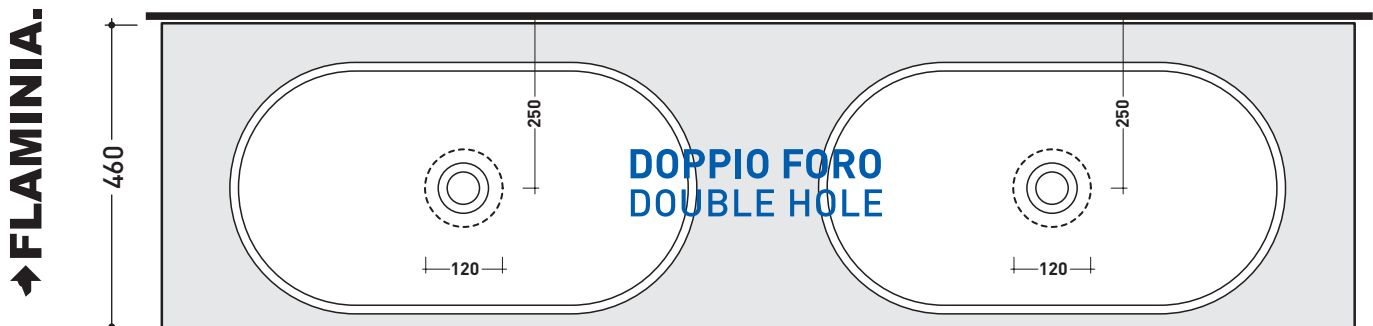

art. **SLPS65**
 mensola / shelf da / from 176 a / to 200 cm

➔➔ **3** **SCELTA MATERIALE / MATERIAL SELECTION**

LEGNO RUSTICO / RUSTIC WOOD

marrone - brown

➔➔ **4** **SCELTA MISURE / MEASURES**

lavabo / basin
 PS65AT - PS62C - ND60A - ND75A

lavabo / basin
 PS65AT - PS62C - ND60A - ND75A

- **A** = misura interasse lavabo da sinistra / left distance of basin.
- **B** = misura interasse lavabi / distance between basins.
- **C** = misura interasse lavabo da destra / right distance of basin.

- **D** = misura totale della mensola / total length of the shelf.
- verificare sempre che / verify that: **A + B + C = D.**