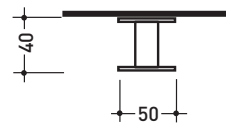

Hoop

→ **FLAMINIA.**

design **JEREMY KING** and **RICCARDO ROSELLI**

2000

HPSP

Towel hook 5 cm

Complements: **Line taps:** ONE
Line taps: SI
Line taps: NOKÉ
Line taps: FOLD

Package dim. 12 x 8 x 9 cm | Weight 0,2 kg | Pz. Pallet n° -

vista frontale / frontal view

vista zenitale / zenital view

sizes in mm

BRASS: finish

glossy chrome

mat black

<http://www.ceramicaflaminia.it/en/products/293-hoop>

©ceramicaflaminiaspa - All rights reserved. Unauthorized copying, publication, reproduction as well as partial reproduction are prohibited