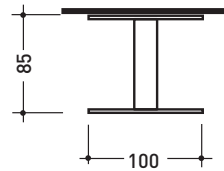

Hoop

➔ **FLAMINIA.**

design **JEREMY KING** and **RICCARDO ROSELLI**

2000

HPSG

Towel hook 10 cm

Complements: **Line taps:** ONE
Line taps: SI
Line taps: NOKÉ
Line taps: FOLD

Package dim. 12 x 8 x 9 cm | Weight 0,5 kg | Pz. Pallet n° -

vista frontale / frontal view

vista zenitale / zenital view

sizes in mm

BRASS: finish

glossy chrome

mat black

<http://www.ceramicaflaminia.it/en/products/293-hoop>

©ceramicaflaminiaspa - All rights reserved. Unauthorized copying, publication, reproduction as well as partial reproduction are prohibited