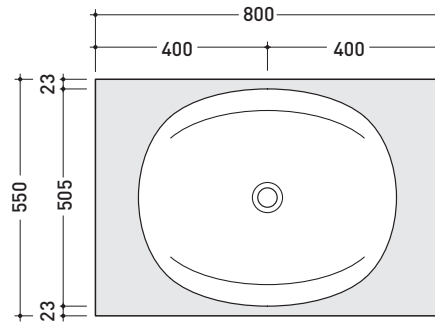

design ALEXANDER DURINGER and STEFANO ROSINI

2004

IO60M1

Shelf 80 x 55 x h 10 cm with centred hole suitable for IO60 basin
(fixing brackets included)

Complements: IO60 recessed basin (IO4260)
 MAKE-UP mirrors and lamps
 APP - FLAG - MADRE - SIMPLE mirrors
 Hot/Cold mirror (SPHC)
 Left/Right mirror (SPLR)
 Line mirrors (BASC20 - BASC30 - BASC40)

TAP HOLES ARE NOT MADE ON THIS ARTICLE BY FLAMINIA

Package dim. 162 x 60 x 15 cm

Weight

Pz. Pallet n° -

CE

vista zenitale / zenital view

Vista frontale / frontal view

sizes in mm