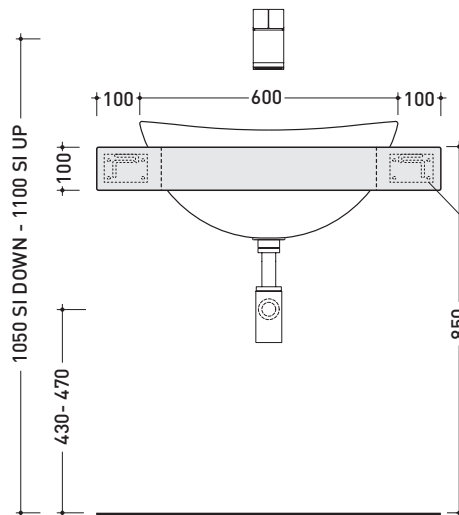

design ALEXANDER DURINGER and STEFANO ROSINI

2004

IO60M1

Shelf 80 x 55 x h 10 cm with centred hole suitable for IO60 basin
(fixing brackets included)

Complements: IO60 recessed basin (IO4260)
 MAKE-UP mirrors and lamps
 APP - FLAG - MADRE - SIMPLE mirrors
 Hot/Cold mirror (SPHC)
 Left/Right mirror (SPLR)
 Line mirrors (BASC20 - BASC30 - BASC40)

TAP HOLES ARE NOT MADE ON THIS ARTICLE BY FLAMINIA

Package dim. 162 x 60 x 15 cm

Weight

Pz. Pallet n° -

CE

vista zenitale / zenital view

Vista frontale / frontal view

sizes in mm