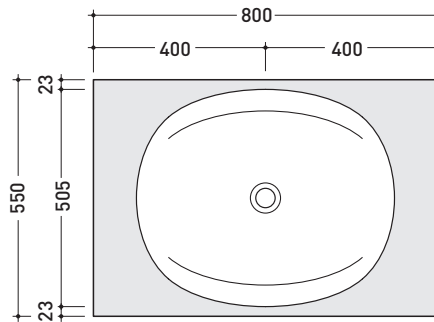

design **ALEXANDER DURINGER** and **STEFANO ROSINI** 2004

IO60M1

Shelf 80 x 55 x h 10 cm with centred hole suitable for IO60 basin
(fixing brackets included)

- Complements:
- IO60 recessed basin (IO4260)
 - Make-Up mirrors and lamps
 - App mirrors
 - Hot/Cold mirror (SPHC)
 - Left/Right mirror (SPLR)
 - Line mirrors (BASC20 - BASC30 - BASC40)

| | | | |
|--------------|------------------|--------|-----------------|
| Package dim. | 162 x 60 x 15 cm | Weight | Pz. Pallet n° - |
|--------------|------------------|--------|-----------------|

Tap holes are not made on this article by Flaminia

vista zenitale / zenital view

staffe di fissaggio
(in dotazione)
fixing brackets
(included in the box)

vista frontale / frontal view

sizes in mm

Please consider a 2% tolerance on indicated measurements

PIETRALUCE: glossy finish