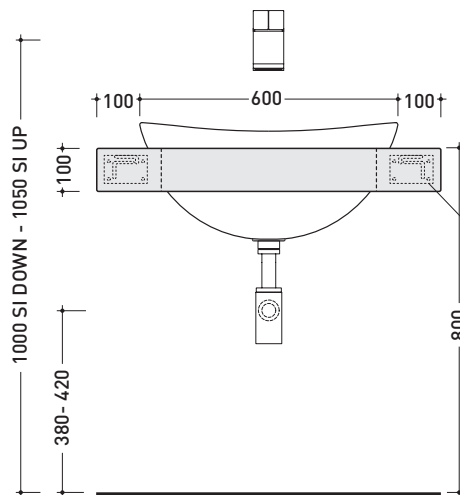

design **ALEXANDER DURINGER** and **STEFANO ROSINI** 2004

IO60M1

Shelf 80 x 55 x h 10 cm with centred hole suitable for IO60 basin
(fixing brackets included)

- Complements:
- IO60 recessed basin (IO4260)
 - Make-Up mirrors and lamps
 - App mirrors
 - Hot/Cold mirror (SPHC)
 - Left/Right mirror (SPLR)
 - Line mirrors (BASC20 - BASC30 - BASC40)

| | | | |
|--------------|------------------|--------|-----------------|
| Package dim. | 162 x 60 x 15 cm | Weight | Pz. Pallet n° - |
|--------------|------------------|--------|-----------------|

Tap holes are not made on this article by Flaminia

vista zenitale / zenital view

staffe di fissaggio
(in dotazione)
fixing brackets
(included in the box)

vista frontale / frontal view

sizes in mm

Please consider a 2% tolerance on indicated measurements

PIETRALUCE: glossy finish