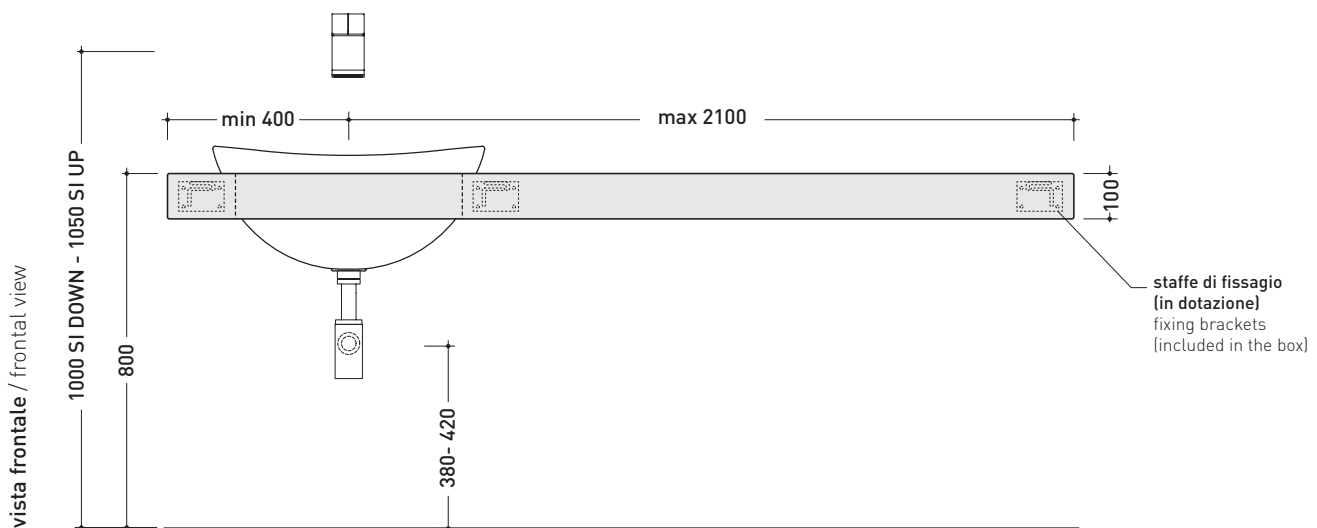

design **ALEXANDER DURINGER** and **STEFANO ROSINI** 2004

IO60M4

Pietraluce shelf from 80 to 250 x 55 x h 10 cm suitable for IO60 basin
(fixing brackets included)

- Complements:
- IO60 recessed basin (IO4260)
 - Make-Up mirrors and lamps
 - App mirrors
 - Hot/Cold mirror (SPHC)
 - Left/Right mirror (SPLR)
 - Line mirrors (BASC20 - BASC30 - BASC40)

Tap holes are not made on this article by Flaminia

REFERENCE TO THE COMPULSORY ORDER FORM

sizes in mm

PIETRALUCE: glossy finish

matt finish

MODULO PER LA REALIZZAZIONE DELLE MENSOLE **IO** A MISURA PER ART. **IO4260**
IO CUSTOMIZED SHELVES FOR ART. IO4260 FORM

art. **IO60M2**
 mensola / shelf da / from 80 a / to 150 cm

art. **IO60M3**
 mensola / shelf da / from 150 a / to 200 cm

art. **IO60M4**
 mensola / shelf da / from 80 a / to 250 cm
 (solo in **Pietraluce** / only in **Pietraluce**)

- **A** = misura interasse lavabo da sinistra / left distance of basin.
- **B** = misura interasse lavabo da destra / right distance of basin.
- **C** = misura totale della mensola / total length of the shelf.
- verificare sempre che / verify that: **A + B = C**.