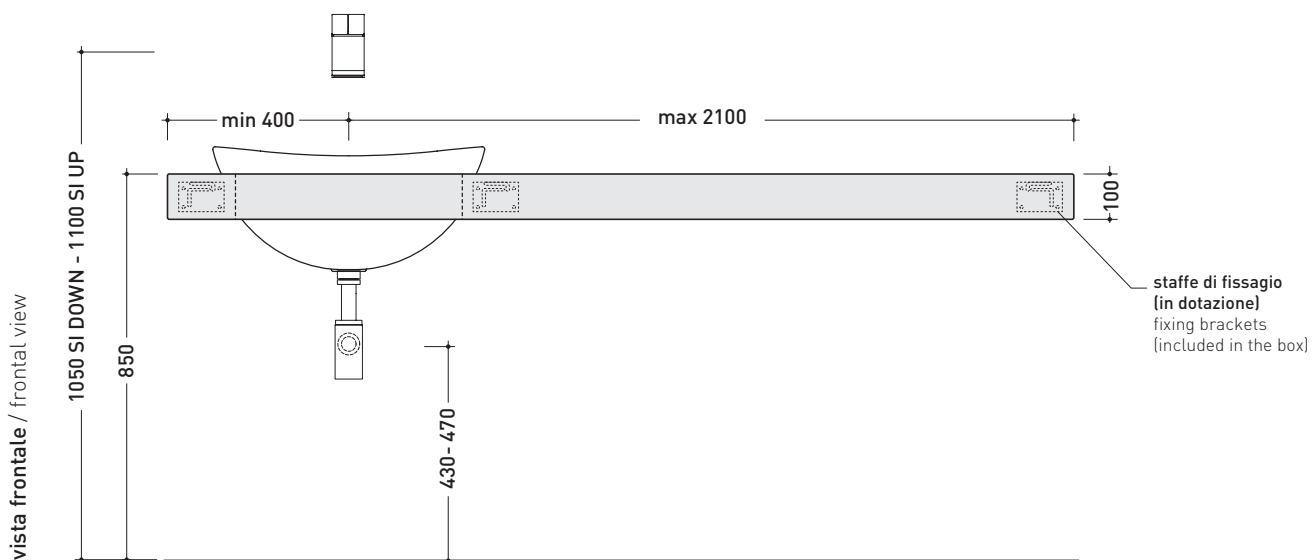

design ALEXANDER DURINGER and STEFANO ROSINI

2004

IO60M4

Pietraluce shelf from 80 to 250 x 55 x h 10 cm suitable for IO60 basin
(fixing brackets included)

Complements: IO60 recessed basin (IO4260)
 MAKE-UP mirrors and lamps
 APP - FLAG - MADRE - SIMPLE mirrors
 Hot/Cold mirror (SPHC)
 Left/Right mirror (SPLR)
 Line mirrors (BASC20 - BASC30 - BASC40)

TAP HOLES ARE NOT MADE ON THIS ARTICLE BY FLAMINIA

CE

REFERENCE TO
THE COMPULSORY
ORDER FORM

sizes in mm

PIETRALUCE: glossy finish

matt finish

MODULO PER LA REALIZZAZIONE DELLE MENSOLE **IO** A MISURA PER ART. **IO4260**

art. **IO60M2**
mensola / shelf da / from 80 a / to 150 cm

art. **IO60M3**
mensola / shelf da / from 150 a / to 200 cm

art. **IO60M4**
mensola / shelf da / from 80 a / to 250 cm
(solo in **Pietraluce** / only in **Pietraluce**)

- **A** = misura interasse lavabo da sinistra / left distance of basin.
- **B** = misura interasse lavabo da destra / right distance of basin.
- **C** = misura totale della mensola / total length of the shelf.
- verificare sempre che / verify that: **A + B = C**.