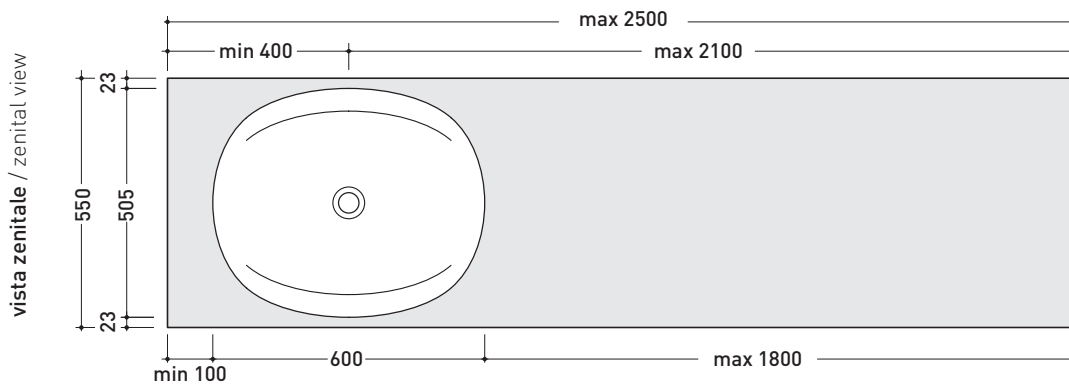

design **ALEXANDER DURINGER** and **STEFANO ROSINI** 2004

IO60M4

Pietraluce shelf from 80 to 250 x 55 x h 10 cm suitable for IO60 basin
(fixing brackets included)

- Complements:
- IO60 recessed basin (IO4260)
 - Make-Up mirrors and lamps
 - App mirrors
 - Hot/Cold mirror (SPHC)
 - Left/Right mirror (SPLR)
 - Line mirrors (BASC20 - BASC30 - BASC40)

Tap holes are not made on this article by Flaminia

REFERENCE TO THE COMPULSORY ORDER FORM

sizes in mm

PIETRALUCE: glossy finish

matt finish

MODULO PER LA REALIZZAZIONE DELLE MENSOLE **IO** A MISURA PER ART. **IO4260**
IO CUSTOMIZED SHELVES FOR ART. IO4260 FORM