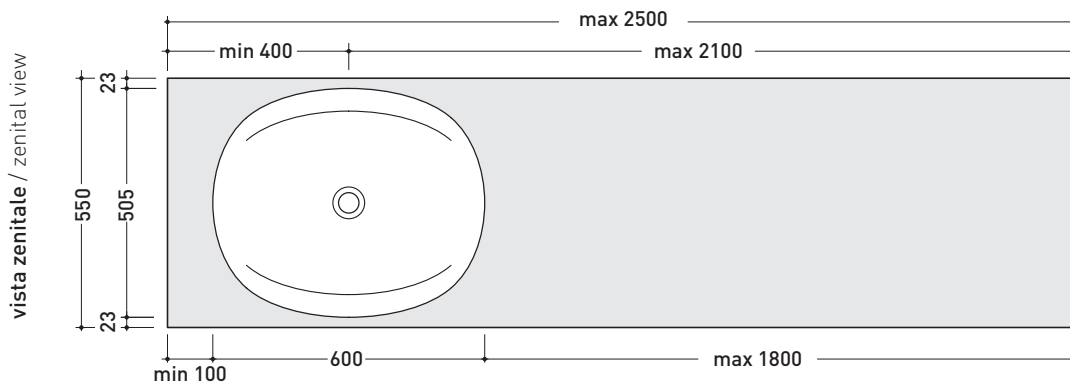

design ALEXANDER DURINGER and STEFANO ROSINI

2004

IO60M4

Pietraluce shelf from 80 to 250 x 55 x h 10 cm suitable for IO60 basin
(fixing brackets included)

Complements: IO60 recessed basin (IO4260)
MAKE-UP mirrors and lamps
APP - FLAG - MADRE - SIMPLE mirrors
Hot/Cold mirror (SPHC)
Left/Right mirror (SPLR)
Line mirrors (BASC20 - BASC30 - BASC40)

TAP HOLES ARE NOT MADE ON THIS ARTICLE BY FLAMINIA

CE

REFERENCE TO
THE COMPULSORY
ORDER FORM

sizes in mm

PIETRALUCE: glossy finish

matt finish