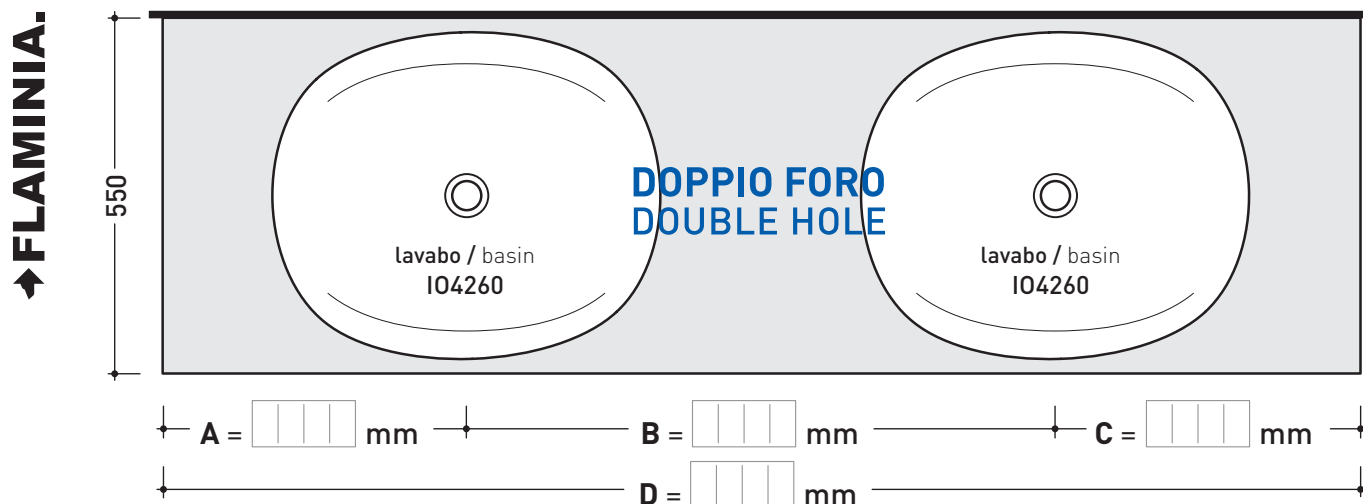

- art. **IO60M2 - IO60M3**
 mensola / shelf da / from 150 a / to 200 cm
- art. **IO60M4**
 mensola / shelf da / from 150 a / to 250 cm
 (solo in Pietraluce / only in Pietraluce)

➔➔ **3** SCELTA MATERIALE / MATERIAL SELECTION

- A = misura interasse lavabo da sinistra / left distance of basin.
- B = misura interasse lavabo da destra / right distance of basin.
- C = misura totale del piano / total length of the shelf.
- verificare sempre che / verify that: **A + B + C = D.**