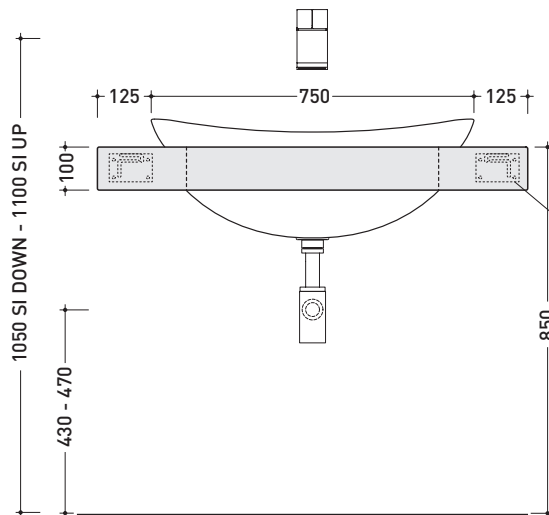

design ALEXANDER DURINGER and STEFANO ROSINI

2004

IO75M1

Shelf 100 x 55 x h 10 cm with centred hole suitable for IO75 basin
(fixing brackets included)

Complements: IO75 recessed basin (IO4275)
 MAKE-UP mirrors and lamps
 APP - FLAG - MADRE - SIMPLE mirrors
 Hot/Cold mirror (SPHC)
 Left/Right mirror (SPLR)
 Line mirrors (BASC20 - BASC30 - BASC40)

TAP HOLES ARE NOT MADE ON THIS ARTICLE BY FLAMINIA

Package dim. 162 x 60 x 15 cm | Weight | Pz. Pallet n° -

CE

vista zenitale / zenital view

staffe di fissaggio
(in dotazione)
fixing brackets
(included in the box)

vista frontale / frontal view

sizes in mm

PIETRALUCE: glossy finish

white

black

marine
blue

red

beige