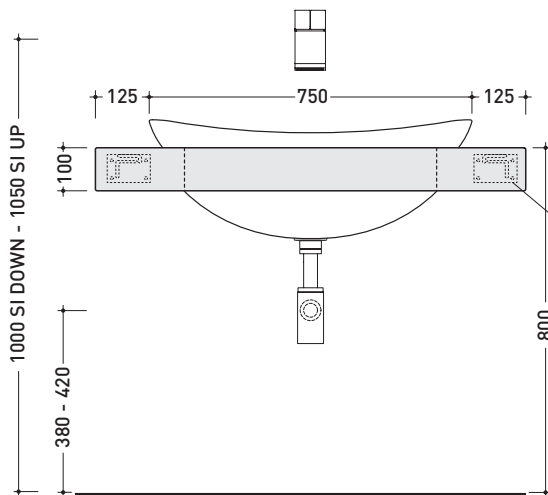

design **ALEXANDER DURINGER** and **STEFANO ROSINI** 2004

I075M1

Shelf 100 x 55 x h 10 cm with centred hole suitable for I075 basin
(fixing brackets included)

- Complements:
- I075 recessed basin (I04275)
 - Make-Up mirrors and lamps
 - App mirrors
 - Hot/Cold mirror (SPHC)
 - Left/Right mirror (SPLR)
 - Line mirrors (BASC20 - BASC30 - BASC40)

Package dim. 162 x 60 x 15 cm | Weight | Pz. Pallet n° -

Tap holes are not made on this article by Flaminia

vista zenitale / zenital view

vista laterale / lateral view

sizes in mm

Please consider a 2% tolerance on indicated measurements