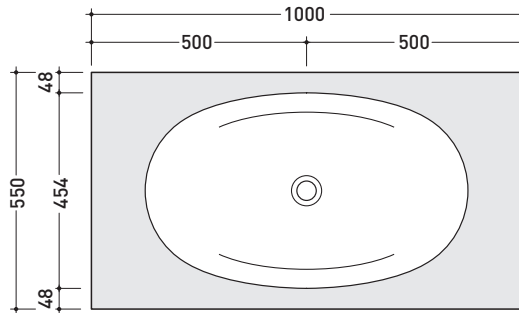

design ALEXANDER DURINGER and STEFANO ROSINI

2004

IO75M1

Shelf 100 x 55 x h 10 cm with centred hole suitable for IO75 basin
(fixing brackets included)

Complements: IO75 recessed basin (IO4275)
 MAKE-UP mirrors and lamps
 APP - FLAG - MADRE - SIMPLE mirrors
 Hot/Cold mirror (SPHC)
 Left/Right mirror (SPLR)
 Line mirrors (BASC20 - BASC30 - BASC40)

TAP HOLES ARE NOT MADE ON THIS ARTICLE BY FLAMINIA

Package dim. 162 x 60 x 15 cm | Weight | Pz. Pallet n° -

CE

vista zenitale / zenital view

staffe di fissaggio
(in dotazione)
fixing brackets
(included in the box)

vista frontale / frontal view

sizes in mm

PIETRALUCE: glossy finish

white

black

marine
blue

red

beige