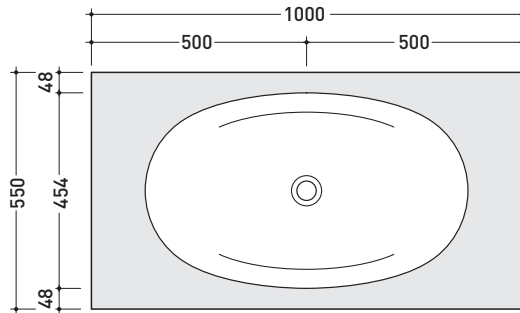

design **ALEXANDER DURINGER** and **STEFANO ROSINI** 2004

I075M1

Shelf 100 x 55 x h 10 cm with centred hole suitable for I075 basin
(fixing brackets included)

- Complements:
- I075 recessed basin (I04275)
 - Make-Up mirrors and lamps
 - App mirrors
 - Hot/Cold mirror (SPHC)
 - Left/Right mirror (SPLR)
 - Line mirrors (BASC20 - BASC30 - BASC40)

Package dim. 162 x 60 x 15 cm | Weight | Pz. Pallet n° -

Tap holes are not made on this article by Flaminia

vista zenitale / zenital view

vista laterale / lateral view

sizes in mm

Please consider a 2% tolerance on indicated measurements