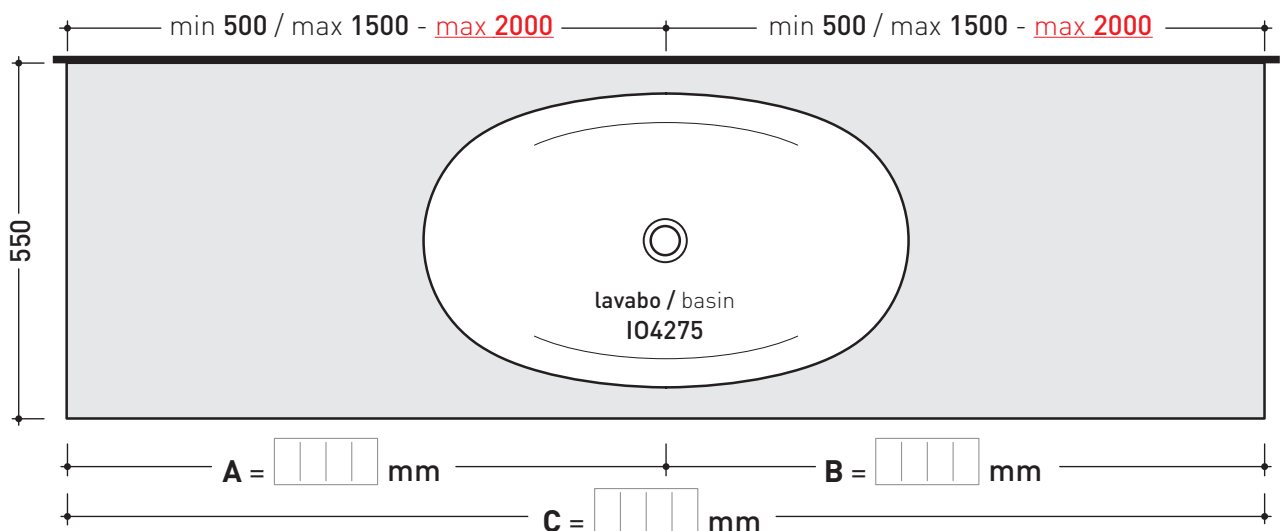

- art. **IO75M2**
mensola / shelf da / from 100 a / to 150 cm
- art. **IO75M3**
mensola / shelf da / from 150 a / to 200 cm
- art. **IO75M4**
mensola / shelf da / from 100 a / to 250 cm
(solo in **Pietraluce** / only in **Pietraluce**)

FINITURE LEGNO / WOOD FINISHES

- rovere moro - dark oak
- rovere sbiancato - light oak

➔➔ **4** SCELTA MISURE / MEASURES

➔ **FLAMINIA.**

• **A** = misura interasse lavabo da sinistra / left distance of basin. • **C** = misura totale della mensola / total length of the shelf.
 • **B** = misura interasse lavabo da destra / right distance of basin. • verificare sempre che / verify that: **A + B = C**.

- art. **IO75M2 - IO75M3**
 mensola / shelf da / from 180 a / to 200 cm
- art. **IO75M4**
 mensola / shelf da / from 180 a / to 250 cm
 (solo in Pietraluce / only in Pietraluce)

➔➔ **3** SCELTA MATERIALE / MATERIAL SELECTION