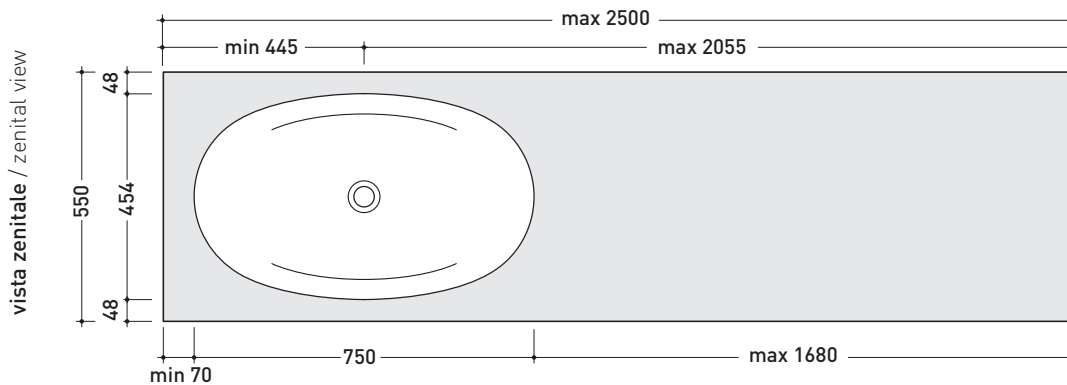

design ALEXANDER DURINGER and STEFANO ROSINI

2004

IO75M4

Pietraluce shelf from 100 to 250 x 55 x h 10 cm suitable for IO75 basin
(fixing brackets included)

Complements: IO75 recessed basin (IO4275)
MAKE-UP mirrors and lamps
APP - FLAG - MADRE - SIMPLE mirrors
Hot/Cold mirror (SPHC)
Left/Right mirror (SPLR)
Line mirrors (BASC20 - BASC30 - BASC40)

TAP HOLES ARE NOT MADE ON THIS ARTICLE BY FLAMINIA

CE

REFERENCE TO
THE COMPULSORY
ORDER FORM

sizes in mm

PIETRALUCE: glossy finish

matt finish