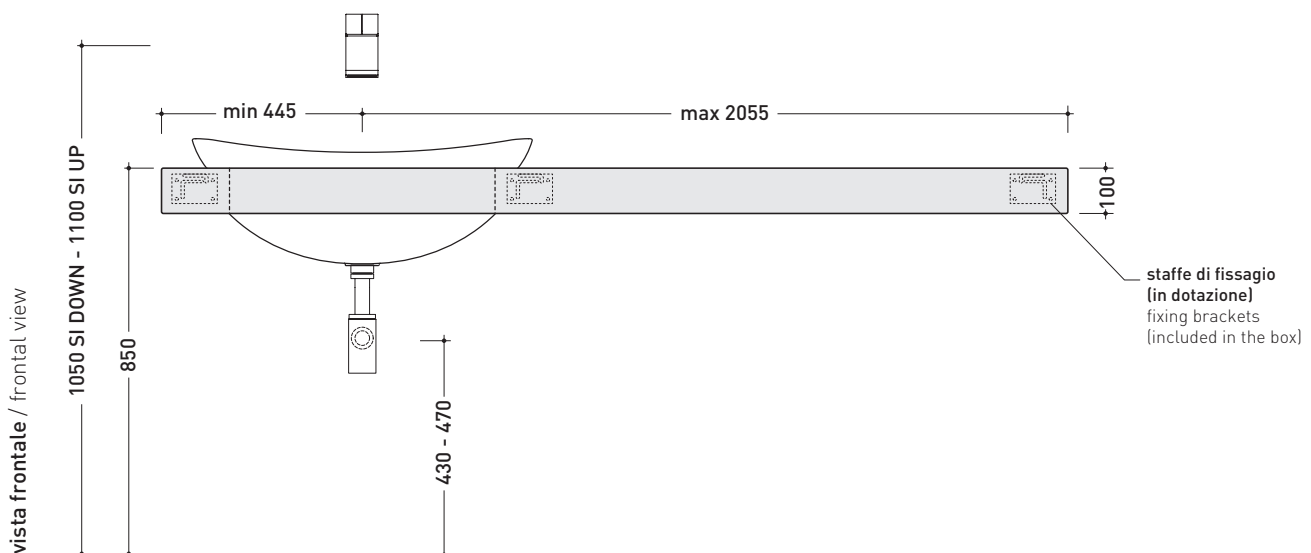

design ALEXANDER DURINGER and STEFANO ROSINI

2004

IO75M4

Pietraluce shelf from 100 to 250 x 55 x h 10 cm suitable for IO75 basin
(fixing brackets included)

Complements: IO75 recessed basin (IO4275)
 MAKE-UP mirrors and lamps
 APP - FLAG - MADRE - SIMPLE mirrors
 Hot/Cold mirror (SPHC)
 Left/Right mirror (SPLR)
 Line mirrors (BASC20 - BASC30 - BASC40)

TAP HOLES ARE NOT MADE ON THIS ARTICLE BY FLAMINIA

CE

REFERENCE TO
THE COMPULSORY
ORDER FORM

sizes in mm

PIETRALUCE: glossy finish

matt finish

MODULO PER LA REALIZZAZIONE DELLE MENSOLE **IO** A MISURA PER ART. **IO4275**
IO CUSTOMIZED SHELVES FOR ART. **IO4275** FORM

- art. **IO75M2**
mensola / shelf da / from 100 a / to 150 cm
- art. **IO75M3**
mensola / shelf da / from 150 a / to 200 cm
- art. **IO75M4**
mensola / shelf da / from 100 a / to 250 cm
(solo in **Pietraluce** / only in **Pietraluce**)

- art. **IO75M2 - IO75M3**
 mensola / shelf da / from 180 a / to 200 cm
- art. **IO75M4**
 mensola / shelf da / from 180 a / to 250 cm
 (solo in Pietraluce / only in Pietraluce)

➔➔ **3** SCELTA MATERIALE / MATERIAL SELECTION