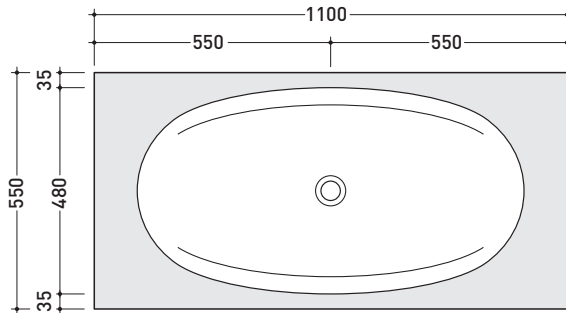

design **ALEXANDER DURINGER** and **STEFANO ROSINI** 2004

**IO90M1**

Shelf 110 x 55 x h 10 cm with centred hole suitable for IO90 basin  
(fixing brackets included)

- Complements:
- IO90 recessed basin (IO4290)
  - Make-Up mirrors and lamps
  - App mirrors
  - Hot/Cold mirror (SPHC)
  - Left/Right mirror (SPLR)
  - Line mirrors (BASC20 - BASC30 - BASC40)

Dim. Imballo 162 x 60 x 15 cm | Peso | Pz. Pallet n° -

Tap holes are not made on this article by Flaminia

vista zenitale / zenital view

staffe di fissaggio  
(in dotazione)  
fixing brackets  
(included in the box)

vista

sizes in mm

Please consider a 2% tolerance on indicated measurements

PIETRALUCE: glossy finish

matt finish

WOOD: finishes