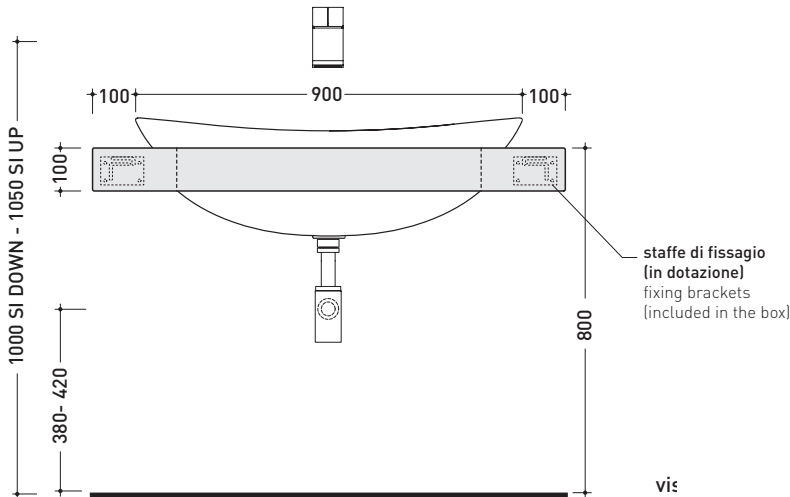

design **ALEXANDER DURINGER** and **STEFANO ROSINI** 2004

**IO90M1**

Shelf 110 x 55 x h 10 cm with centred hole suitable for IO90 basin  
(fixing brackets included)

- Complements:
- IO90 recessed basin (IO4290)
  - Make-Up mirrors and lamps
  - App mirrors
  - Hot/Cold mirror (SPHC)
  - Left/Right mirror (SPLR)
  - Line mirrors (BASC20 - BASC30 - BASC40)

Dim. Imballo 162 x 60 x 15 cm | Peso | Pz. Pallet n° -

Tap holes are not made on this article by Flaminia

vista zenitale / zenital view

staffe di fissaggio  
(in dotazione)  
fixing brackets  
(included in the box)

vista

sizes in mm

Please consider a 2% tolerance on indicated measurements

PIETRALUCE: glossy finish

matt finish

WOOD: finishes