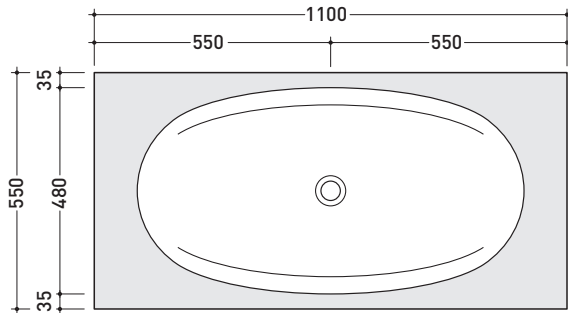

design **ALEXANDER DURINGER** and **STEFANO ROSINI**

2004

IO90M1

Shelf 110 x 55 x h 10 cm with centred hole suitable for IO90 basin
(fixing brackets included)

Complements: **IO90 recessed basin (IO4290)**
MAKE-UP mirrors and lamps
APP - FLAG - MADRE - SIMPLE mirrors
Hot/Cold mirror (SPHC)
Left/Right mirror (SPLR)
Line mirrors (BASC20 - BASC30 - BASC40)

TAP HOLES ARE NOT MADE ON THIS ARTICLE BY FLAMINIA

Dim. Imballo 162 x 60 x 15 cm | Peso | Pz. Pallet n° -

vista zenitale / zenital view

staffe di fissaggio
(in dotazione)
fixing brackets
(included in the box)

vista frontale / frontal view

sizes in mm

PIETRALUCE: glossy finish

white black marine blue red beige sand grey

matt finish

milky white carbone lava grey argilla cenere

WOOD: finishes

light oak dark oak