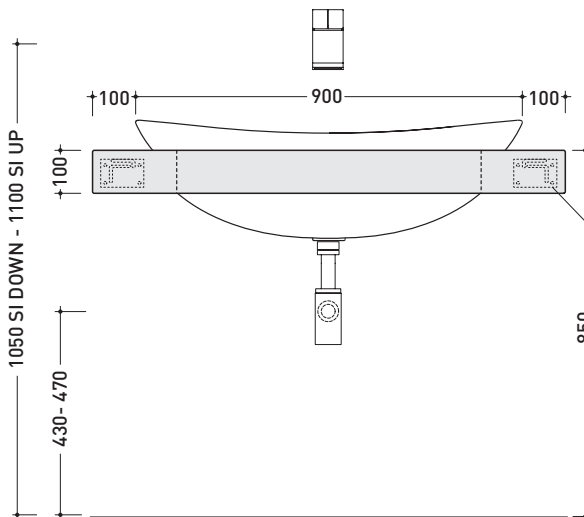

design **ALEXANDER DURINGER** and **STEFANO ROSINI**

2004

IO90M1

Shelf 110 x 55 x h 10 cm with centred hole suitable for IO90 basin
(fixing brackets included)

Complements: **IO90 recessed basin (IO4290)**
MAKE-UP mirrors and lamps
APP - FLAG - MADRE - SIMPLE mirrors
Hot/Cold mirror (SPHC)
Left/Right mirror (SPLR)
Line mirrors (BASC20 - BASC30 - BASC40)

TAP HOLES ARE NOT MADE ON THIS ARTICLE BY FLAMINIA

Dim. Imballo 162 x 60 x 15 cm | Peso | Pz. Pallet n° -

vista zenitale / zenital view

staffe di fissaggio
(in dotazione)
fixing brackets
(included in the box)

vista frontale / frontal view

sizes in mm

PIETRALUCE: glossy finish

white black marine blue red beige sand grey

matt finish

milky white carbone lava grey argilla cenere

WOOD: finishes

light oak dark oak