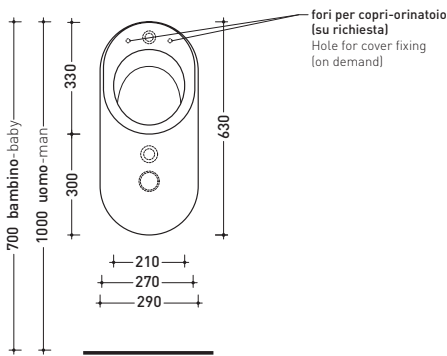

KY29

Urinal to wall (wall fixing kit art. 9007 and siphon art. KYCON included)

HOLES FOR COVER UPON REQUEST

Complements: Poliester cover suitable for urinal (KY29CW01)
One concealed automatic rapid-flow lever (112540)
Line accessories: TWO - HOOP - NOKÉ - FOLD

Technical accessories: SANITARBLOCK pre-assembled frame for wall-hung urinal (136179)
Concealed pre-installation for EQUA URINAL plate (879123)
EQUA URINAL AC infrared sensor fluxometer (879120)

Package dim. 64 x 30 x 30 cm | Weight 15,5 kg | Pz. Pallet n° 24

UNI EN 13407 Dop-No13407

vista frontale / frontal view