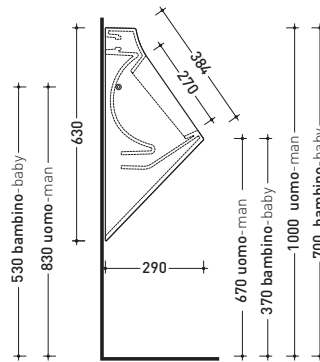

vista laterale / lateral view