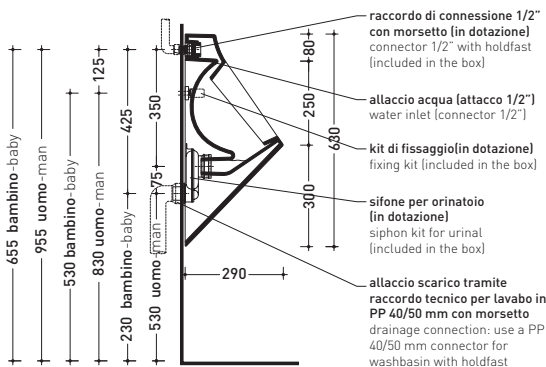

sezione longitudinale / section