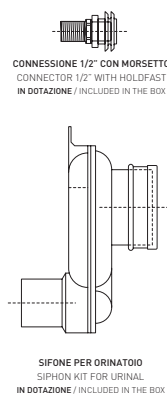

vista retro/ back view

sizes in mm

CERAMICA: glossy finish

white black

mat finish

milky white lava grey

Please consider a 2% tolerance on indicated measurements