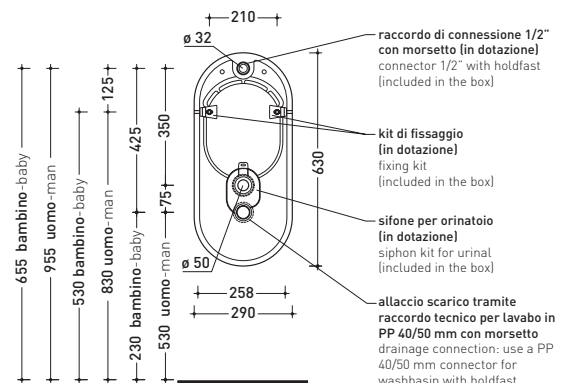

vista retro/ back view

sizes in mm

CERAMICA: glossy finish

white black

mat finish

milky white lava grey

Please consider a 2% tolerance on indicated measurements