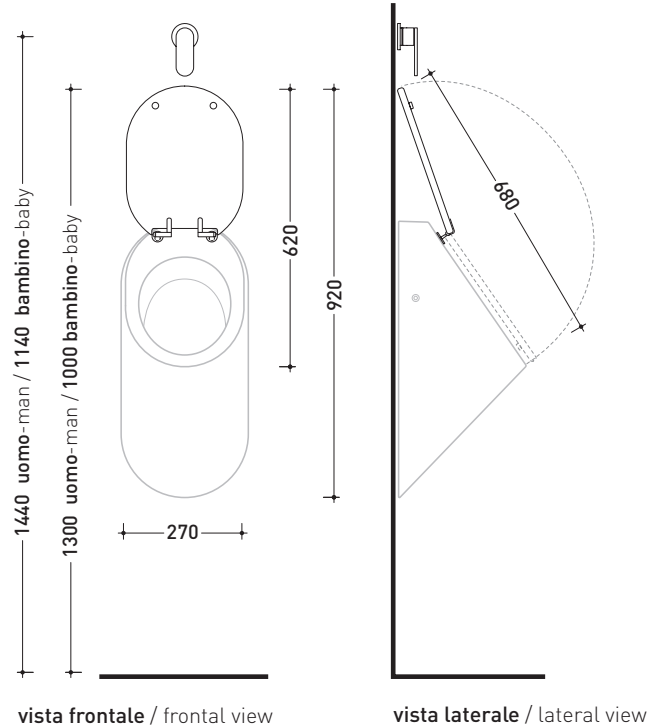

## KY29CW01

Wood/polyester cover suitable for urinal

Complements: Key urinal (KY29)

Package dim. 52 x 40 x 6 cm | Weight 1,5 kg | Pz. Pallet n° -

sizes in mm

WOOD/POLIESTER: glossy finish

white

black