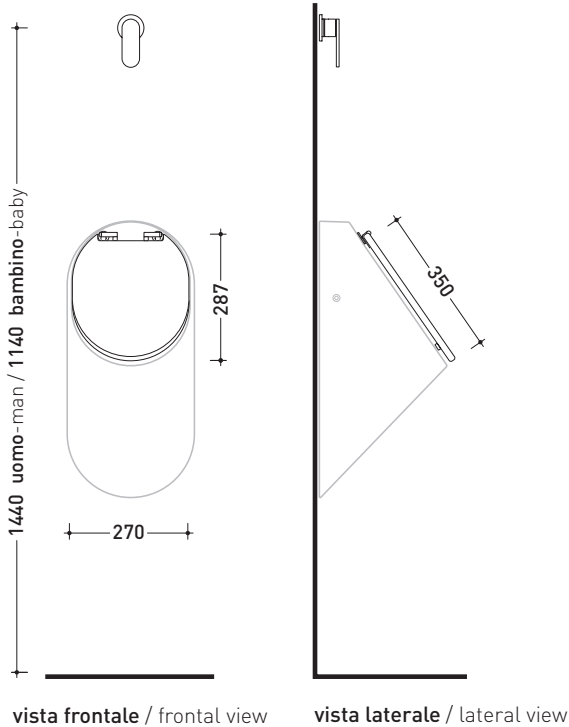

## KY29CW01

Wood/polyester cover suitable for urinal

Complements: Key urinal (KY29)

Package dim. 52 x 40 x 6 cm | Weight 1,5 kg | Pz. Pallet n° -

sizes in mm

WOOD/POLIESTER: glossy finish

white

black