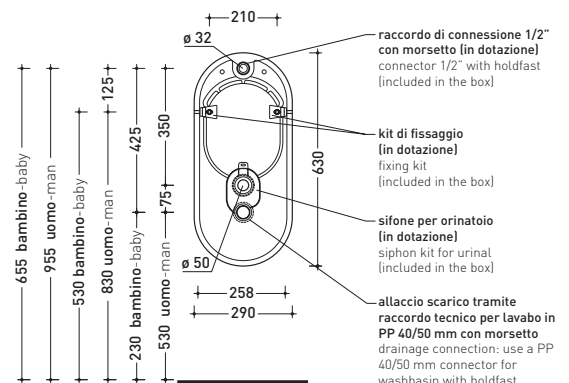

vista retro/ back view

sizes in mm

CERAMICA: glossy finish

white black

matt finish

milky white lava grey

Please consider a 2% tolerance on indicated measurements