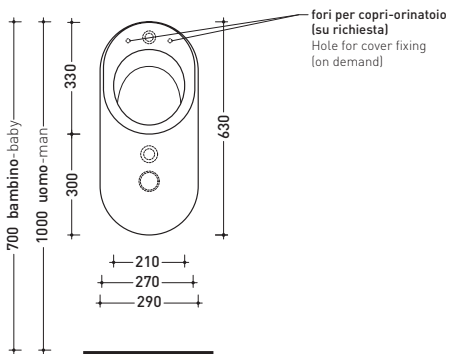

KY29

Urinal to wall (wall fixing kit art. 9007 and siphon art. KYCON included)

HOLES FOR COVER UPON REQUEST

Complements: Poliester cover suitable for urinal (KY29CW01)
One concealed automatic rapid-flow lever (112540)
Line accessories: TWO - HOOP - NOKÉ - FOLD

Technical accessories: SANITARBLOCK pre-assembled frame for wall-hung urinal (136179)
Concealed pre-installation for EQUA URINAL plate (879123)
EQUA URINAL AC infrared sensor fluxometer (879120)

Package dim. 64 x 30 x 30 cm | Weight 15,5 kg | Pz. Pallet n° 24

CE UNI EN 13407 Dop-No13407

vista frontale / frontal view