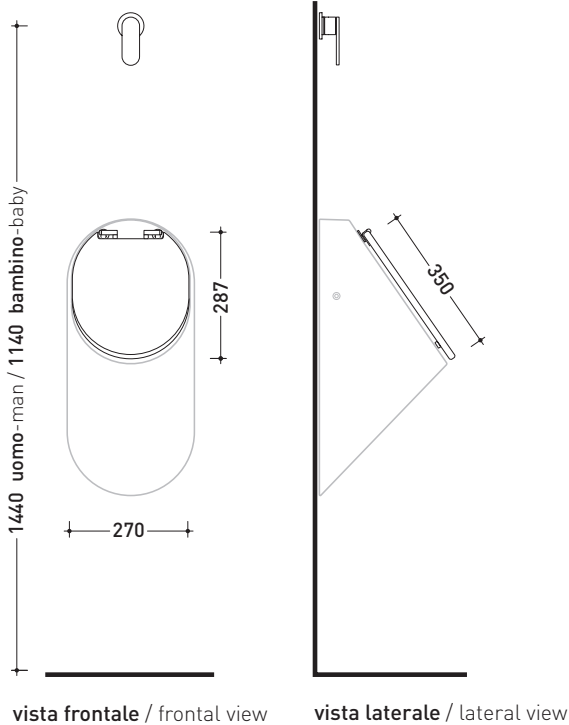

Technical accessories: SANITARBLOCK pre-assembled frame for wall-hung urinal (136179)
 Concealed pre-installation for EQUA URINAL plate (879123)
 EQUA URINAL AC infrared sensor fluxometer (879120)

Package dim. 64 x 30 x 30 cm | Weight 15,5 kg | Pz. Pallet n° 24

sizes in mm

CERAMICA: glossy finish

white black

matt finish

milky white lava grey

Please consider a 2% tolerance on indicated measurements

design ANGELETTI - RUZZA

2008

KY29CW01

Wood/polyester cover suitable for urinal

Complements: Key urinal (KY29)

Package dim. 52 x 40 x 6 cm | Weight 1,5 kg | Pz. Pallet n° -

sizes in mm

WOOD/POLIESTER: glossy finish

white

black