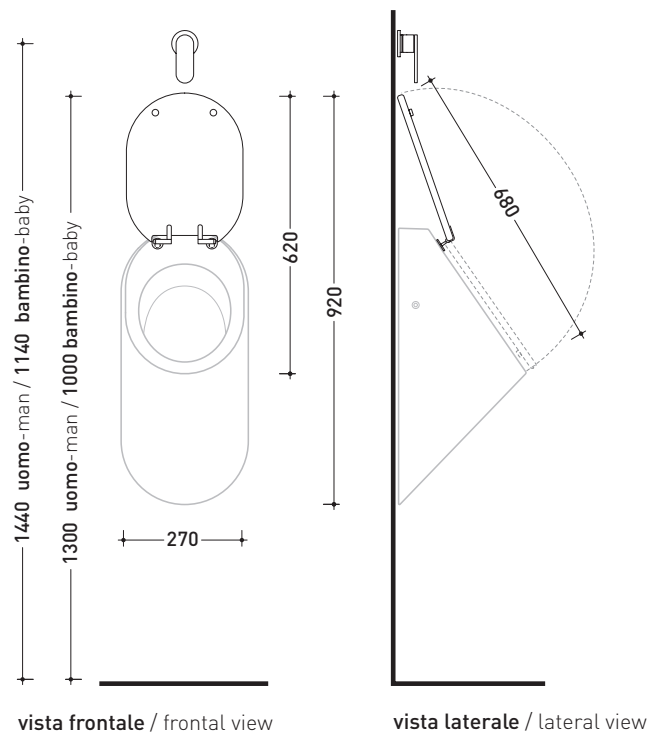

Technical accessories: SANITARBLOCK pre-assembled frame for wall-hung urinal (136179)
 Concealed pre-installation for EQUA URINAL plate (879123)
 EQUA URINAL AC infrared sensor fluxometer (879120)

Package dim. 64 x 30 x 30 cm | Weight 15,5 kg | Pz. Pallet n° 24

sizes in mm

CERAMICA: glossy finish

white black

matt finish

milky white lava grey

Please consider a 2% tolerance on indicated measurements

design ANGELETTI - RUZZA

2008

KY29CW01

Wood/polyester cover suitable for urinal

Complements: Key urinal (KY29)

Package dim. 52 x 40 x 6 cm | Weight 1,5 kg | Pz. Pallet n° -

sizes in mm

WOOD/POLIESTER: glossy finish

white

black