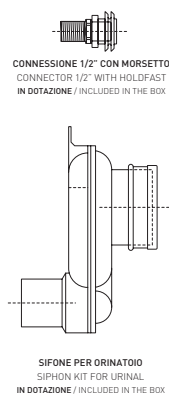

vista retro/ back view

sizes in mm

CERAMICA: glossy finish

white black

matt finish

milky white lava grey

Please consider a 2% tolerance on indicated measurements