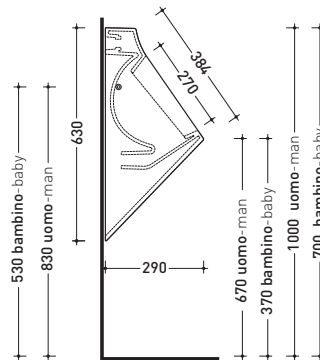

vista laterale / lateral view