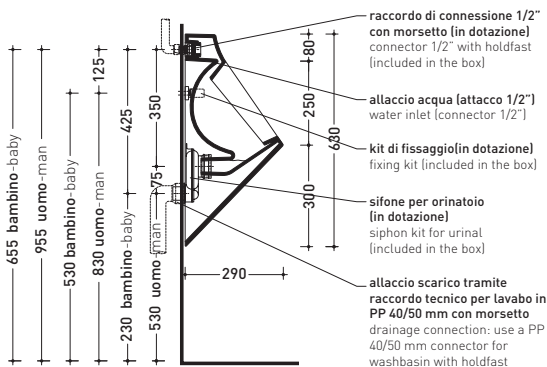

sezione longitudinale / section