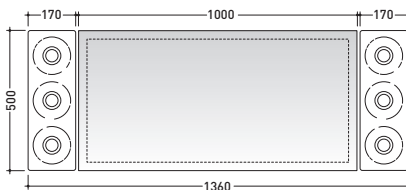

➔ **FLAMINIA.**

CE

vista frontale / frontal view

vista laterale / lateral view

vista zenitale / zenital view

dimensioni in mm

Le misure dimensionali riportate hanno una tolleranza del 2%

<http://www.ceramicaflaminia.it/it/products/298-make-up>

vista frontale / frontal view
3pcs art. MKLP + art. MKS100

vista frontale / frontal view
2pcs art. MKLP + art. MKS50

vista frontale / frontal view
1pcs art. MKLP + art. MKS50

vista frontale / frontal view
3pcs art. MKLP + art. MKS50

vista frontale / frontal view
2pcs art. MKLP + art. MKS501

vista frontale / frontal view
1pcs art. MKLP + art. MKS501

vista frontale / frontal view
2pcs art. MKLP + 2pcs art. MKS501

vista frontale / frontal view
2pcs art. MKLP + art. MKS501