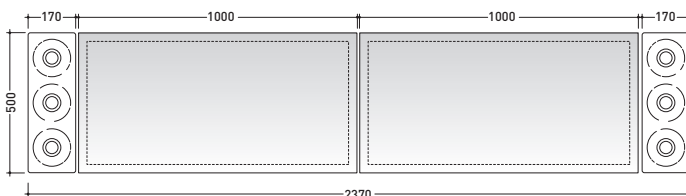

vista frontale / frontal view
2pcs art. MKLP + 2pcs art. MKS501