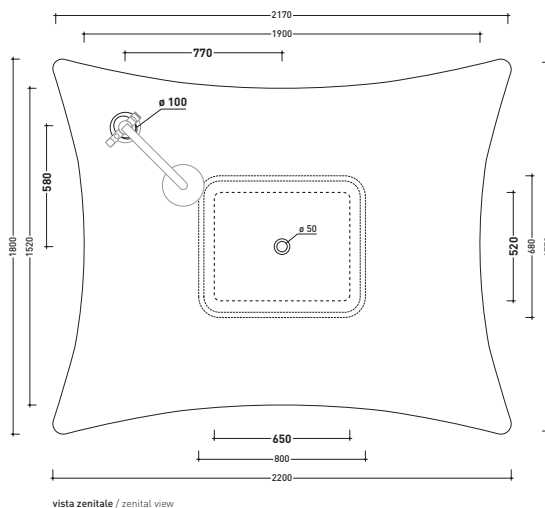

design **GILDA BORGNI**

2007

LG210 Leggera

Pietraluce shower-tub 135 cm

(drainage system and fixing kit art. SIFVA3 included)

• WITHOUT OVERFLOW

Complements: **Line taps ONE** (112086 - 112580)
Line accessories TWO - HOOP - NOKÈ - FOLD

Package dim. 203 x 228 x 110 cm | Weight 270 kg | Pz. Pallet n° 1

UNI EN 14516 - CLO

Dop-No14516

Capacità Max / Max Capacity 330 L.
Peso Netto / Net Weight 240 Kg.

sizes in mm

PIETRALUCE: glossy finish

matt finish