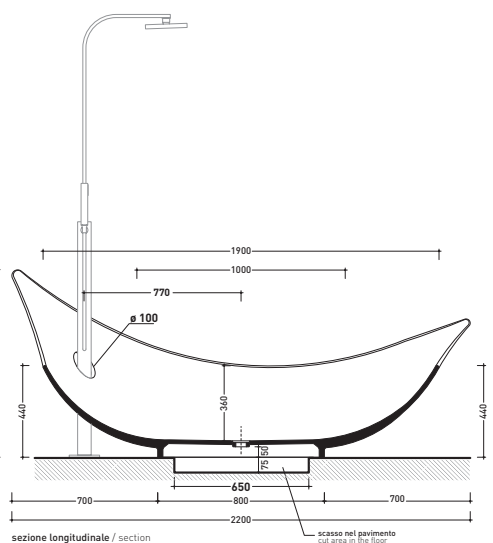

design **GILDA BORGNI**

2007

LG210 Leggera

Pietraluce shower-tub 135 cm

(drainage system and fixing kit art. SIFVA3 included)

• WITHOUT OVERFLOW

Complements: **Line taps ONE** (112086 - 112580)
Line accessories TWO - HOOP - NOKÈ - FOLD

Package dim. 203 x 228 x 110 cm | Weight 270 kg | Pz. Pallet n° 1

UNI EN 14516 - CLO

Dop-No14516

Capacità Max / Max Capacity 330 L.
Peso Netto / Net Weight 240 Kg.

sizes in mm

PIETRALUCE: glossy finish

matt finish