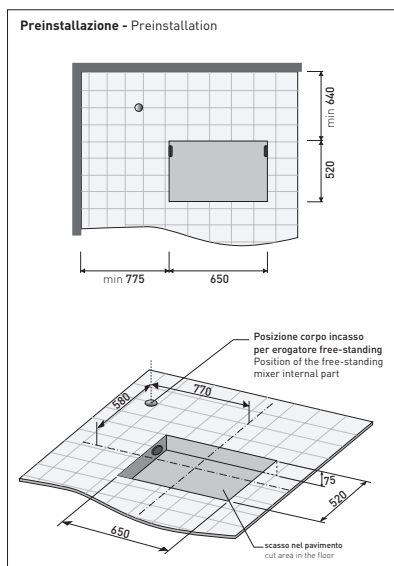

design **GILDA BORGNI**

2007

LG210 Leggera

Pietraluce shower-tub 135 cm

(drainage system and fixing kit art. SIFVA3 included)

• WITHOUT OVERFLOW

Complements: **Line taps ONE** (112086 - 112580)
Line accessories TWO - HOOP - NOKÈ - FOLD

Package dim. 203 x 228 x 110 cm | Weight 270 kg | Pz. Pallet n° 1

UNI EN 14516 - CLO

Dop-No14516

Capacità Max / Max Capacity 330 L.
Peso Netto / Net Weight 240 Kg.

sizes in mm

PIETRALUCE: glossy finish

matt finish