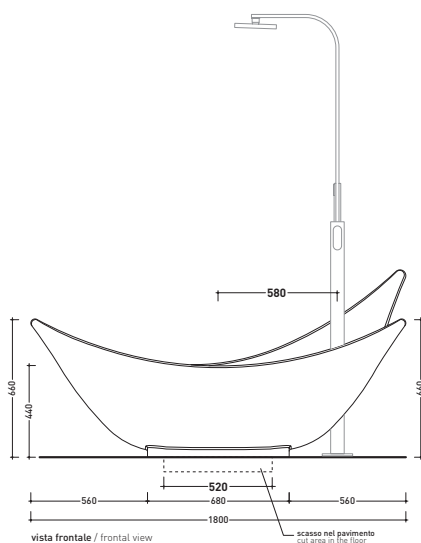

design **GILDA BORGNI**

2007

LG210 Leggera

Pietraluce shower-tub 135 cm

(drainage system and fixing kit art. SIFVA3 included)

• WITHOUT OVERFLOW

Complements: **Line taps ONE** (112086 - 112580)
Line accessories TWO - HOOP - NOKÈ - FOLD

Package dim. 203 x 228 x 110 cm | Weight 270 kg | Pz. Pallet n° 1

UNI EN 14516 - CLO

Dop-No14516

Capacità Max / Max Capacity 330 L.
Peso Netto / Net Weight 240 Kg.

sizes in mm

PIETRALUCE: glossy finish

matt finish