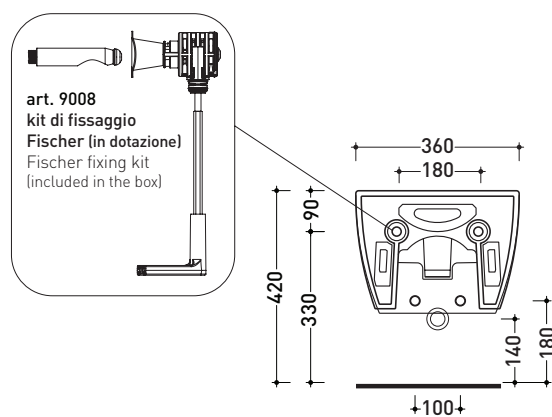

AP218

Wall hung single-hole bidet (fixing kit included art. 9008)

•WITH OVERFLOW •WITHOUT HOLE/3 TAP HOLE ON DEMAND

Complements: **Line taps bidet:** ONE - NOKÈ - SI - FOLD - X1
Line accessories: TWO - HOOP - NOKÈ - FOLD

Technical accessories: **Universal fixing bracket for wall hung wc/bidet** (41/P)
Short chrome siphon for bidet (SIFB/CR)
Stop & Go drain (PLSG)
CERAMIC Stop & Go drain (PLCE)
Two piece set chrome tap filters (RF026)

Package dim. | Weight **17,5 kg** | Pz. Pallet n° **18**

CE UNI EN 14528 - CL20 Dop-No14528

vista zenitale / zenital view

vista laterale / lateral view

sezione longitudinale / section

vista retro / back view

sizes in mm

Please consider a 2% tolerance on indicated measurements

CERAMIC: glossy finish

white black

matt finish

milky white graphite antracite lava grey fango argilla