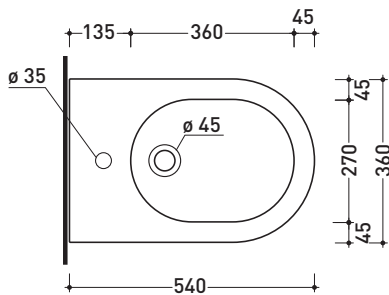

AP218

Wall hung single-hole bidet (fixing kit included art. 9008)

•WITH OVERFLOW •WITHOUT HOLE/3 TAP HOLE ON DEMAND

Complements: **Line taps bidet:** ONE - NOKÈ - SI - FOLD - X1
Line accessories: TWO - HOOP - NOKÈ - FOLD

Package dim. | Weight **17,5 kg** | Pz. Pallet n° **18**

CE UNI EN 14528 - CL20 Dop-No14528

vista zenitale / zenital view

vista laterale / lateral view

sezione longitudinale / section

vista retro / back view

sizes in mm

Please consider a 2% tolerance on indicated measurements

CERAMIC: glossy finish

white black

matt finish

milky white graphite antracite lava grey fango argilla