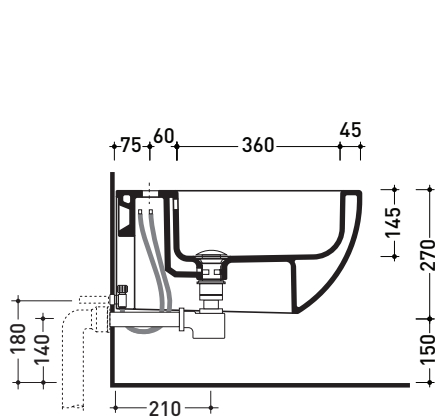

AP218

Wall hung single-hole bidet (fixing kit included art. 9008)

•WITH OVERFLOW •WITHOUT HOLE/3 TAP HOLE ON DEMAND

Complements: **Line taps bidet:** ONE - NOKÈ - SI - FOLD - X1
Line accessories: TWO - HOOP - NOKÈ - FOLD

Package dim. | Weight **17,5 kg** | Pz. Pallet n° **18**

CE UNI EN 14528 - CL20 Dop-No14528

vista zenitale / zenital view

vista laterale / lateral view

sezione longitudinale / section

vista retro / back view

sizes in mm

Please consider a 2% tolerance on indicated measurements

CERAMIC: glossy finish

white black

matt finish

milky white graphite antracite lava grey fango argilla