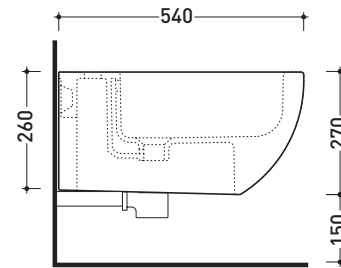

AP218

Wall hung single-hole bidet (fixing kit included art. 9008)

•WITH OVERFLOW •WITHOUT HOLE/3 TAP HOLE ON DEMAND

Complements: **Line taps bidet:** ONE - NOKÈ - SI - FOLD - X1
Line accessories: TWO - HOOP - NOKÈ - FOLD

Package dim. | Weight **17,5 kg** | Pz. Pallet n° **18**

CE UNI EN 14528 - CL20 Dop-No14528

vista zenitale / zenital view

vista laterale / lateral view

sezione longitudinale / section

vista retro / back view

sizes in mm

Please consider a 2% tolerance on indicated measurements

CERAMIC: glossy finish

white black

matt finish

milky white graphite antracite lava grey fango argilla