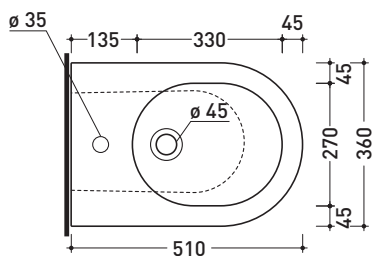

### Back to wall single-hole bidet

•WITH OVERFLOW •WITHOUT HOLE ON DEMAND

Complements: **Niagara panel bidet** (TR40)  
**Line taps bidet:** ONE - NOKÈ - SI - FOLD  
**Line accessories:** TWO - HOOP - NOKÈ - FOLD

Package dim. | Weight **21 kg** | Pz. Pallet n° **18**

UNI EN 14528 - CL20 **Dop-No14528**

vista zenitale / zenital view

vista laterale / lateral view

sezione longitudinale / section

vista retro / back view

sizes in mm

Please consider a 2% tolerance on indicated measurements

**CERAMIC:** glossy finish

white