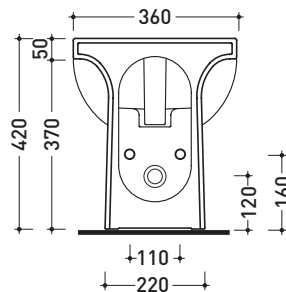

Package dim. | Weight **21 kg** | Pz. Pallet n° **18**

UNI EN 14528 - CL20 **Dop-No14528**

vista zenitale / zenital view

vista laterale / lateral view

sezione longitudinale / section

vista retro / back view

sizes in mm

Please consider a 2% tolerance on indicated measurements

**CERAMIC:** glossy finish

white