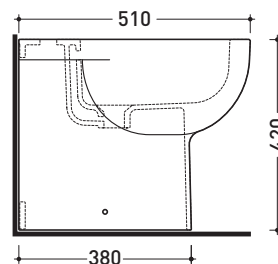

### Back to wall single-hole bidet

•WITH OVERFLOW •WITHOUT HOLE ON DEMAND

Complements: **Niagara panel bidet** (TR40)  
**Line taps bidet:** ONE - NOKÈ - SI - FOLD  
**Line accessories:** TWO - HOOP - NOKÈ - FOLD

Package dim. | Weight **21 kg** | Pz. Pallet n° **18**

UNI EN 14528 - CL20 **Dop-No14528**

vista zenitale / zenital view

vista laterale / lateral view

sezione longitudinale / section

vista retro / back view

sizes in mm

Please consider a 2% tolerance on indicated measurements

**CERAMIC:** glossy finish

white