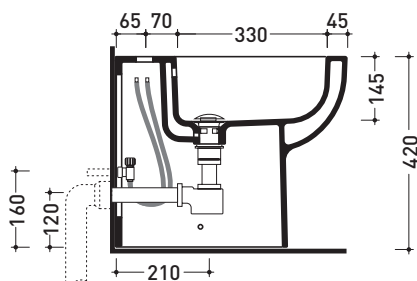

Package dim. | Weight **21 kg** | Pz. Pallet n° **18**

UNI EN 14528 - CL20 **Dop-No14528**

vista zenitale / zenital view

vista laterale / lateral view

sezione longitudinale / section

vista retro / back view

sizes in mm

Please consider a 2% tolerance on indicated measurements

**CERAMIC:** glossy finish

white