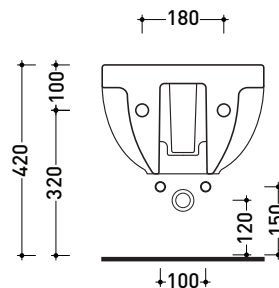

Package dim. | Weight **16,5 kg** | Pz. Pallet n° **18**

UNI EN 14528 - CL20 **Dop-No14528**

vista zenitale / zenital view

vista laterale / lateral view

sezione longitudinale / section

vista retro / back view

sizes in mm

Please consider a 2% tolerance on indicated measurements

CERAMIC: glossy finish

white