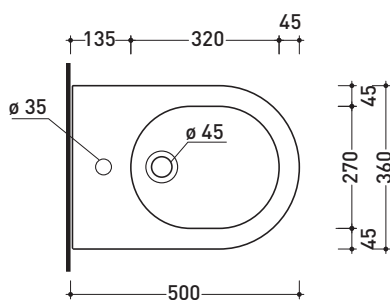

QK218

Wall hung single-hole bidet

•WITH OVERFLOW •WITHOUT HOLE ON DEMAND

Complements: **Line taps bidet:** ONE - NOKÈ - SI - FOLD
Line accessories: TWO - HOOP - NOKÈ - FOLD

Technical accessories: **Universal fixing bracket for wall hung wc/bidet (41/P)**
Short chrome siphon for bidet (SIFB/CR)
Stop & Go drain (PLSG)
Stop&Go CERAMIC drain (PLCE)
Two piece set chrome tap filters (RF026)

Package dim. | Weight **16,5 kg** | Pz. Pallet n° **18**

UNI EN 14528 - CL20 **Dop-No14528**

vista zenitale / zenital view

vista laterale / lateral view

sezione longitudinale / section

vista retro / back view

sizes in mm

Please consider a 2% tolerance on indicated measurements

CERAMIC: glossy finish

white