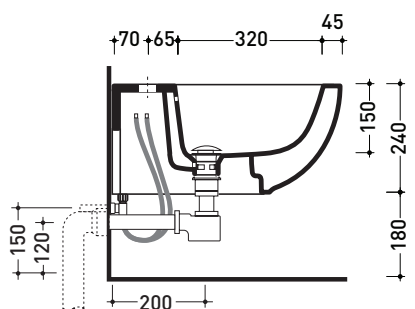

QK218

Wall hung single-hole bidet

•WITH OVERFLOW •WITHOUT HOLE ON DEMAND

Complements: **Line taps bidet:** ONE - NOKÈ - SI - FOLD
Line accessories: TWO - HOOP - NOKÈ - FOLD

Technical accessories: **Universal fixing bracket for wall hung wc/bidet (41/P)**
Short chrome siphon for bidet (SIFB/CR)
Stop & Go drain (PLSG)
Stop&Go CERAMIC drain (PLCE)
Two piece set chrome tap filters (RF026)

Package dim. | Weight **16,5 kg** | Pz. Pallet n° **18**

UNI EN 14528 - CL20 **Dop-No14528**

vista zenitale / zenital view

vista laterale / lateral view

sezione longitudinale / section

vista retro / back view

sizes in mm

Please consider a 2% tolerance on indicated measurements

CERAMIC: glossy finish

white