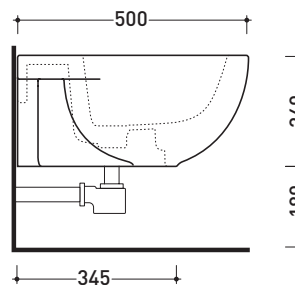

QK218

Wall hung single-hole bidet

•WITH OVERFLOW •WITHOUT HOLE ON DEMAND

Complements: **Line taps bidet:** ONE - NOKÈ - SI - FOLD
Line accessories: TWO - HOOP - NOKÈ - FOLD

Technical accessories: **Universal fixing bracket for wall hung wc/bidet (41/P)**
Short chrome siphon for bidet (SIFB/CR)
Stop & Go drain (PLSG)
Stop&Go CERAMIC drain (PLCE)
Two piece set chrome tap filters (RF026)

Package dim. | Weight **16,5 kg** | Pz. Pallet n° **18**

UNI EN 14528 - CL20 **Dop-No14528**

vista zenitale / zenital view

vista laterale / lateral view

sezione longitudinale / section

vista retro / back view

sizes in mm

Please consider a 2% tolerance on indicated measurements

CERAMIC: glossy finish

white