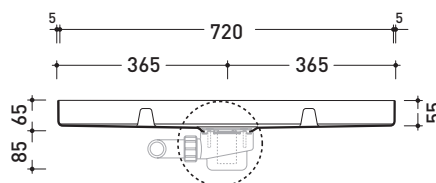

vista zenitale / zenital view

art. 5000B3 + 3pcs art. 5000

sezione longitudinale / section

sizes in mm

Please consider a 2% tolerance on indicated measurements

<http://www.ceramicaflaminia.it/en/products/320-tatami>

Complements: Tatami shower brick (5000)

Package dim. 79 x 6 x 113 cm | Weight 5,3 kg | Pz. Pallet n° -

vista zenitale / zenital view

vista frontale / frontal view

piletta GEBERIT ø 90 (in dotazione)
 GEBERIT drain ø 90 (included in the box)

Piletta sifonata / Drainage
 Portata / Flow rate: 0,50 l/sec (EN 274 >0,4 l/sec)

dettaglio piletta / drain detail

sezione longitudinale / section

design **LUDOVICA+ROBERTO PALOMBA**

2001

5000

Ceramic shower brick

Complements: **High-density polystyrene container**
(5000B2 - 5000B3 - 5000B4 - 5000B5)

Package dim. **78 x 105 x 36 cm** | Weight **14 kg** | Pz. Pallet n°

vista zenitale / zenital view

vista frontale / frontal view