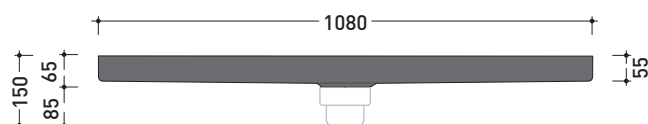

vista zenitale / zenital view

art. 5000B3 + 3pcs art. 5000

sezione longitudinale / section

sizes in mm

Please consider a 2% tolerance on indicated measurements

<http://www.ceramicaflaminia.it/en/products/320-tatami>

©ceramicaflaminiaspa - All rights reserved. Unauthorized copying, publication, reproduction as well as partial reproduction are prohibited

march 2017

5000B3

Three bricks container (art. 5000)
 (ø 90 mm GEBERIT drainage system art. PLGE included)

Complements: Tatami shower brick (5000)

Package dim. 79 x 6 x 113 cm | Weight 5,3 kg | Pz. Pallet n° -

vista zenitale / zenital view

vista frontale / frontal view

piletta GEBERIT ø 90 (in dotazione)
 GEBERIT drain ø 90 (included in the box)