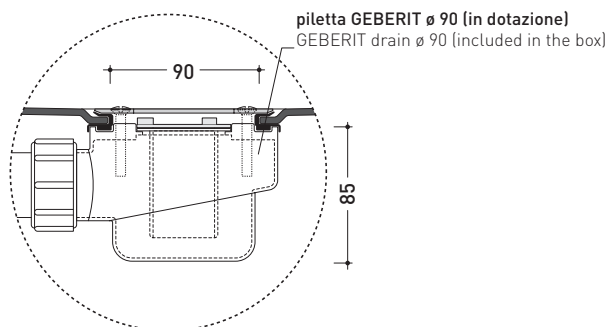

vista zenitale / zenital view

art. 5000B3 + 3pcs art. 5000

sezione longitudinale / section

sizes in mm

Please consider a 2% tolerance on indicated measurements

<http://www.ceramicaflaminia.it/en/products/320-tatami>

Complements: Tatami shower brick (5000)

Package dim. 79 x 6 x 113 cm | Weight 5,3 kg | Pz. Pallet n° -

vista zenitale / zenital view

vista frontale / frontal view

piletta GEBERIT ø 90 (in dotazione)
 GEBERIT drain ø 90 (included in the box)

Piletta sifonata / Drainage
 Portata / Flow rate: 0,50 l/sec (EN 274 >0,4 l/sec)

dettaglio piletta / drain detail

sezione longitudinale / section

design **LUDOVICA+ROBERTO PALOMBA**

2001

5000

Ceramic shower brick

Complements: **High-density polystyrene container**
(5000B2 - 5000B3 - 5000B4 - 5000B5)

Package dim. **78 x 105 x 36 cm** | Weight **14 kg** | Pz. Pallet n°

vista zenitale / zenital view

vista frontale / frontal view