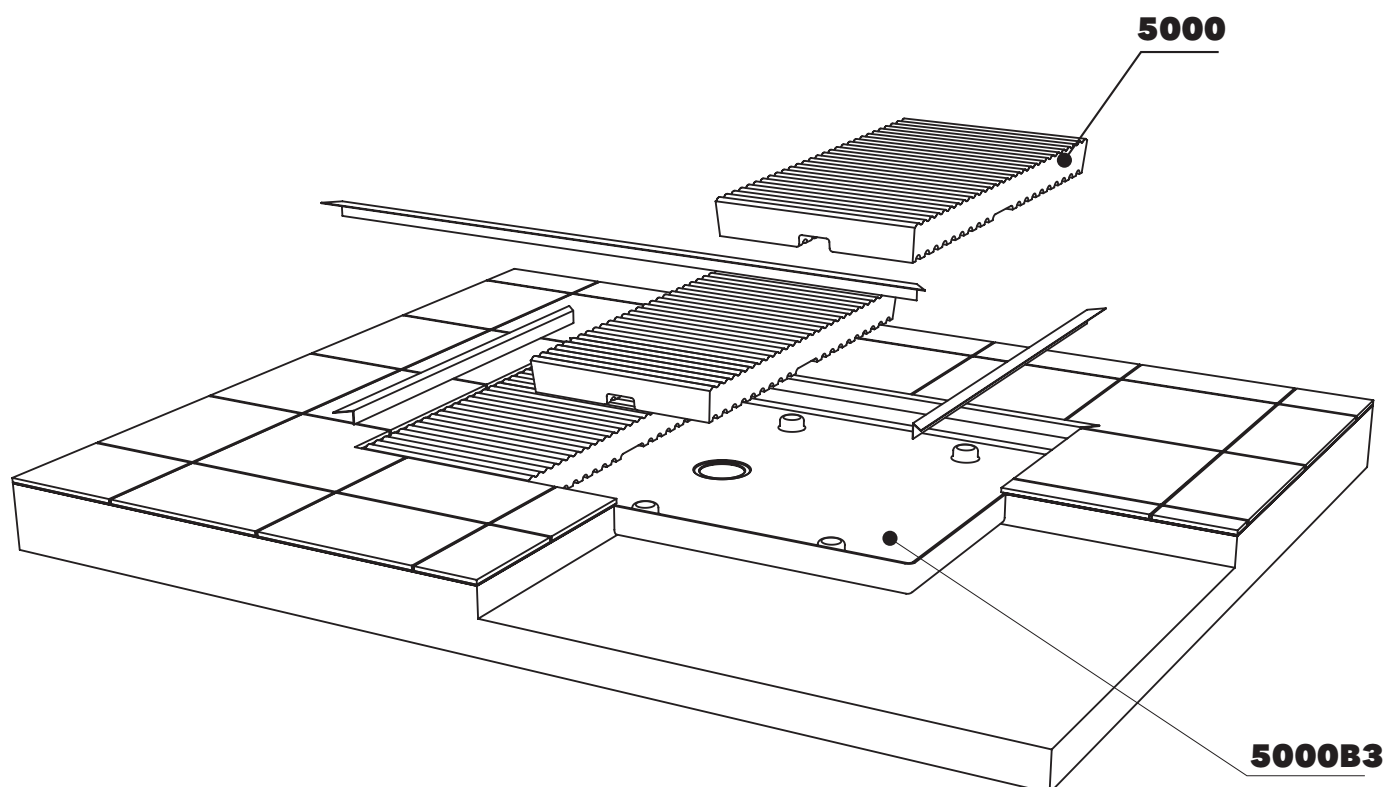

MODULAR SHOWER TRAY 72 X 107 CM

composed by:

1 container . 5000B3

3 shower bricks . 5000

CERAMIC: glossy finish

white

black

matt finish

milky white

graphite

lava grey

design LUDOVICA+ROBERTO PALOMBA

2001

5000B3 + n. 3 5000

Modular shower tray 107 x 72 cm

(composed by: container + n. 3 shower bricks)

Complements: BAMB00 composable shower box

Line taps shower: ONE - NOKÈ - SI - FOLD

Line accessories: TWO - HOOP - NOKÈ - FOLD

vista zenitale / zenital view

art. 5000B3

vista zenitale / zenital view

3pcs art. 5000

Complements: Tatami shower brick (5000)

Package dim. 79 x 6 x 113 cm | Weight 5,3 kg | Pz. Pallet n° -

vista zenitale / zenital view

vista frontale / frontal view

piletta GEBERIT ø 90 (in dotazione)
 GEBERIT drain ø 90 (included in the box)