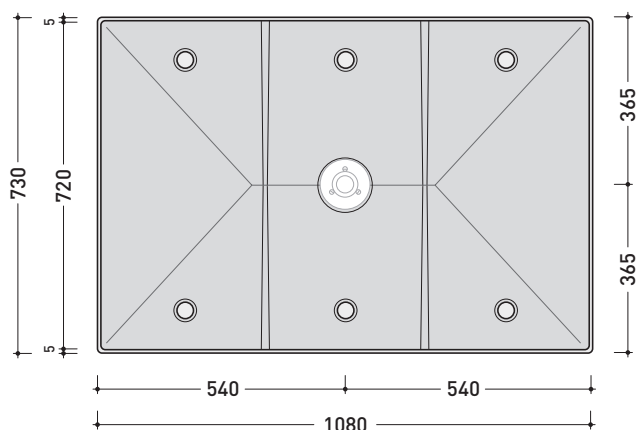

vista zenitale / zenital view

art. 5000B3 + 3pcs art. 5000

sezione longitudinale / section

sizes in mm

Please consider a 2% tolerance on indicated measurements

<http://www.ceramicaflaminia.it/en/products/320-tatami>

©ceramicaflaminiaspa - All rights reserved. Unauthorized copying, publication, reproduction as well as partial reproduction are prohibited

march 2017

5000B3

Three bricks container (art. 5000)
 (ø 90 mm GEBERIT drainage system art. PLGE included)

Complements: Tatami shower brick (5000)

Package dim. 79 x 6 x 113 cm | Weight 5,3 kg | Pz. Pallet n° -

vista zenitale / zenital view

vista frontale / frontal view

piletta GEBERIT ø 90 (in dotazione)
 GEBERIT drain ø 90 (included in the box)

Complements: **High-density polystyrene container**
(5000B2 - 5000B3 - 5000B4 - 5000B5)

Package dim. **78 x 105 x 36 cm** | Weight **14 kg** | Pz. Pallet n°

vista zenitale / zenital view

vista frontale / frontal view