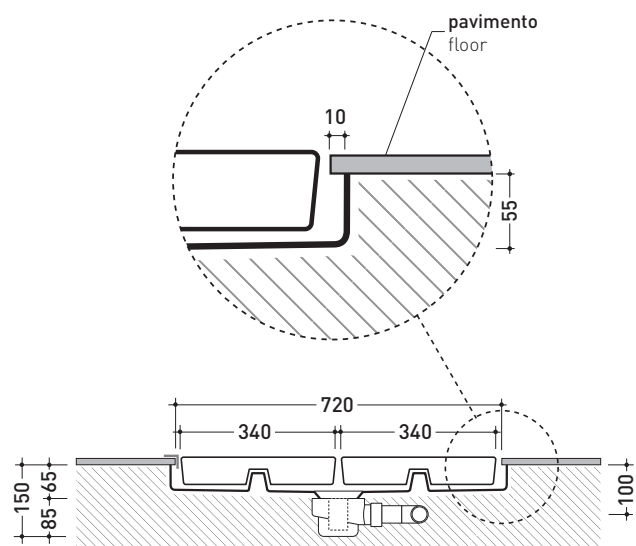

milky white

graphite

lava grey

design LUDOVICA+ROBERTO PALOMBA

2001

5000B3 + n. 3 5000

Modular shower tray 107 x 72 cm

(composed by: container + n. 3 shower bricks)

Complements: BAMB00 composable shower box

Line taps shower: ONE - NOKÈ - SI - FOLD

Line accessories: TWO - HOOP - NOKÈ - FOLD

vista zenitale / zenital view

art. 5000B3

vista zenitale / zenital view

3pcs art. 5000

vista zenitale / zenital view

art. 5000B3 + 3pcs art. 5000

sezione longitudinale / section

sizes in mm

Please consider a 2% tolerance on indicated measurements

<http://www.ceramicaflaminia.it/en/products/320-tatami>

Complements: Tatami shower brick (5000)

Package dim. 79 x 6 x 113 cm | Weight 5,3 kg | Pz. Pallet n° -

vista zenitale / zenital view

vista frontale / frontal view

piletta GEBERIT ø 90 (in dotazione)
 GEBERIT drain ø 90 (included in the box)