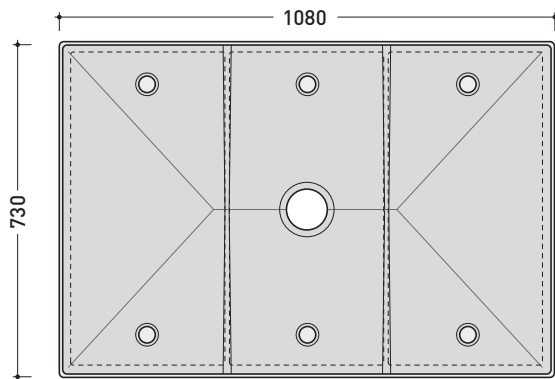

MODULAR SHOWER TRAY 72 X 107 CM

composed by:

1 container . 5000B3

3 shower bricks . 5000

CERAMIC: glossy finish

white

black

matt finish

milky white

graphite

lava grey

design LUDOVICA+ROBERTO PALOMBA

2001

5000B3 + n. 3 5000

Modular shower tray 107 x 72 cm

(composed by: container + n. 3 shower bricks)

Complements: BAMB00 composable shower box

Line taps shower: ONE - NOKÈ - SI - FOLD

Line accessories: TWO - HOOP - NOKÈ - FOLD

vista zenitale / zenital view

art. 5000B3

vista zenitale / zenital view

3pcs art. 5000

vista zenitale / zenital view

art. 5000B3 + 3pcs art. 5000

sezione longitudinale / section

sizes in mm

Please consider a 2% tolerance on indicated measurements

<http://www.ceramicaflaminia.it/en/products/320-tatami>