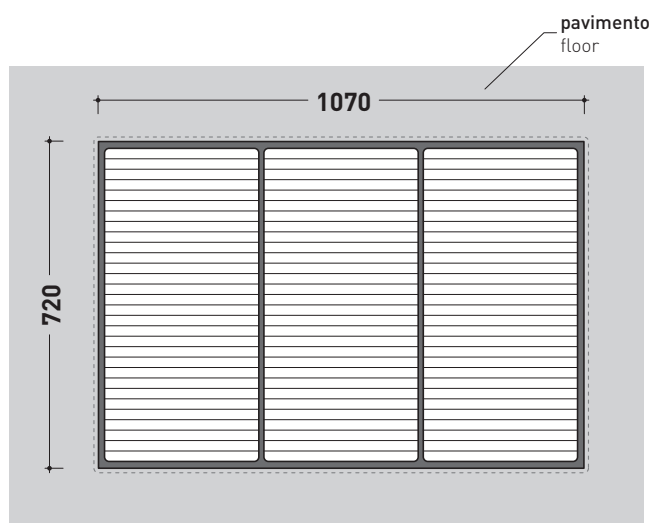

Complements: BAMB00 composable shower box

Line taps shower: ONE - NOKÈ - SI - FOLD

Line accessories: TWO - HOOP - NOKÈ - FOLD

vista zenitale / zenital view

art. 5000B3

vista zenitale / zenital view

3pcs art. 5000

vista zenitale / zenital view

art. 5000B3 + 3pcs art. 5000

sezione longitudinale / section

sizes in mm

Please consider a 2% tolerance on indicated measurements

<http://www.ceramicaflaminia.it/en/products/320-tatami>

Complements: Tatami shower brick (5000)

Package dim. 79 x 6 x 113 cm | Weight 5,3 kg | Pz. Pallet n° -

vista zenitale / zenital view

vista frontale / frontal view

piletta GEBERIT ø 90 (in dotazione)
 GEBERIT drain ø 90 (included in the box)

Complements: **High-density polystyrene container**
(5000B2 - 5000B3 - 5000B4 - 5000B5)

Package dim. **78 x 105 x 36 cm** | Weight **14 kg** | Pz. Pallet n°

vista zenitale / zenital view

vista frontale / frontal view