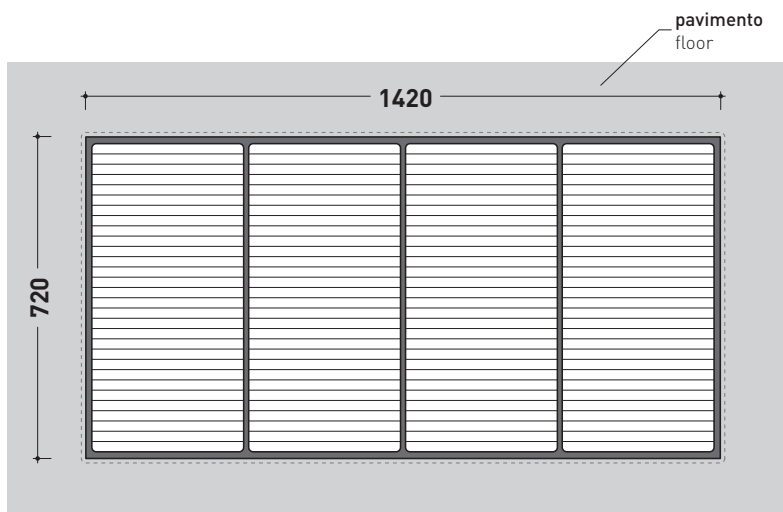

## MODULAR SHOWER TRAY 72 X 142 CM

composed by:

1 container . 5000B4

4 shower bricks . 5000

CERAMIC: glossy finish

white

black

matt finish

## 5000B4 + n. 4 5000

Modular shower tray 142 x 72 cm

(composed by: container + n. 4 shower bricks)

Complements: BAMB00 composable shower box

Line taps shower: ONE - NOKÈ - SI - FOLD

Line accessories: TWO - HOOP - NOKÈ - FOLD

vista zenitale / zenital view  
art. 5000B4

vista zenitale / zenital view  
4pcs art. 5000

vista zenitale / zenital view  
art. 5000B4 + 4pcs art. 5000

sezione longitudinale / section

sizes in mm

Please consider a 2% tolerance on indicated measurements

## 5000

Ceramic shower brick

Complements: **High-density polystyrene container**  
(5000B2 - 5000B3 - 5000B4 - 5000B5)

Package dim. **78 x 105 x 36 cm** | Weight **14 kg** | Pz. Pallet n°

vista zenitale / zenital view