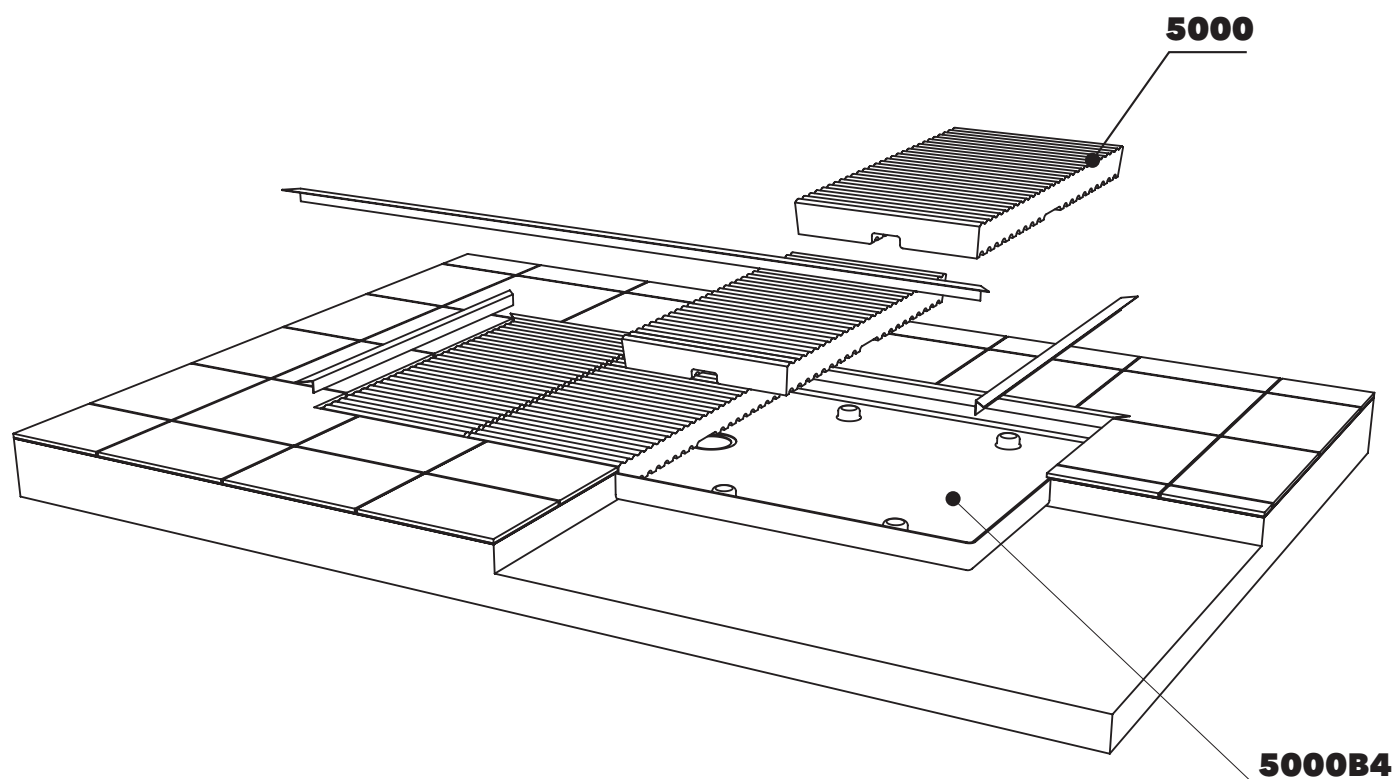

## MODULAR SHOWER TRAY 72 X 142 CM

composed by:

1 container . 5000B4

4 shower bricks . 5000

CERAMIC: glossy finish

white

black

matt finish

## 5000B4 + n. 4 5000

Modular shower tray 142 x 72 cm

(composed by: container + n. 4 shower bricks)

Complements: BAMB00 composable shower box

Line taps shower: ONE - NOKÈ - SI - FOLD

Line accessories: TWO - HOOP - NOKÈ - FOLD

vista zenitale / zenital view  
art. 5000B4

vista zenitale / zenital view  
4pcs art. 5000

vista zenitale / zenital view  
art. 5000B4 + 4pcs art. 5000

sezione longitudinale / section

sizes in mm

Please consider a 2% tolerance on indicated measurements

## 5000B4

Four bricks container (art. 5000)  
 (ø 90 mm GEBERIT drainage system art. PLGE included)

Complements: Tatami shower brick (5000)

Package dim. 79 x 6 x 148 cm | Weight 7,5 kg | Pz. Pallet n° -

vista zenitale / zenital view