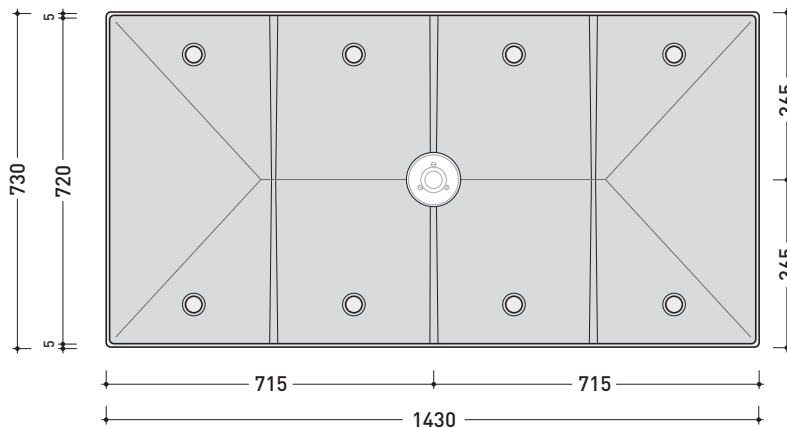

## 5000B4 + n. 4 5000

Modular shower tray 142 x 72 cm

(composed by: container + n. 4 shower bricks)

Complements: BAMB00 composable shower box

Line taps shower: ONE - NOKÈ - SI - FOLD

Line accessories: TWO - HOOP - NOKÈ - FOLD

vista zenitale / zenital view  
art. 5000B4

vista zenitale / zenital view  
4pcs art. 5000

vista zenitale / zenital view  
art. 5000B4 + 4pcs art. 5000

sezione longitudinale / section

sizes in mm

Please consider a 2% tolerance on indicated measurements

## 5000B4

Four bricks container (art. 5000)  
 (ø 90 mm GEBERIT drainage system art. PLGE included)

Complements: Tatami shower brick (5000)

Package dim. 79 x 6 x 148 cm | Weight 7,5 kg | Pz. Pallet n° -

vista zenitale / zenital view