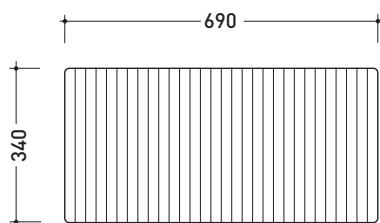

design **LUDOVICA+ROBERTO PALOMBA**

2001

5000

Ceramic shower brick

Complements: **High-density polystyrene container**
(5000B2 - 5000B3 - 5000B4 - 5000B5)

Package dim. **78 x 105 x 36 cm** | Weight **14 kg** | Pz. Pallet n°

vista zenitale / zenital view