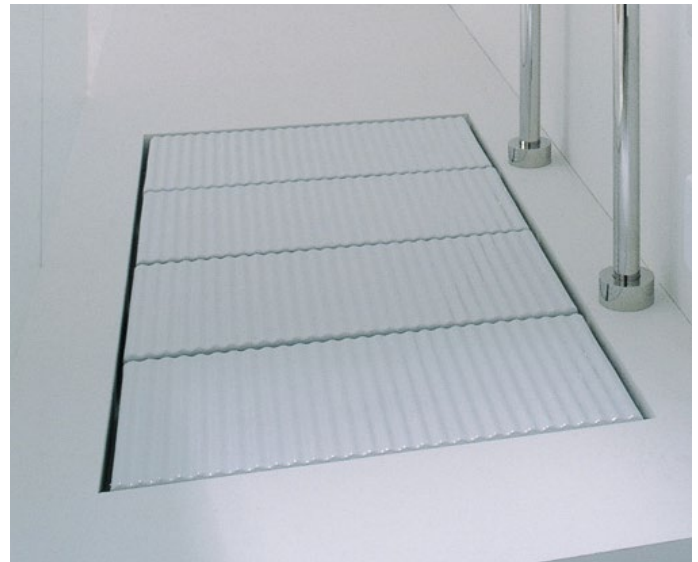

## 5000B4 + n. 4 5000

Modular shower tray 142 x 72 cm

(composed by: container + n. 4 shower bricks)

Complements: BAMB00 composable shower box

Line taps shower: ONE - NOKÈ - SI - FOLD

Line accessories: TWO - HOOP - NOKÈ - FOLD