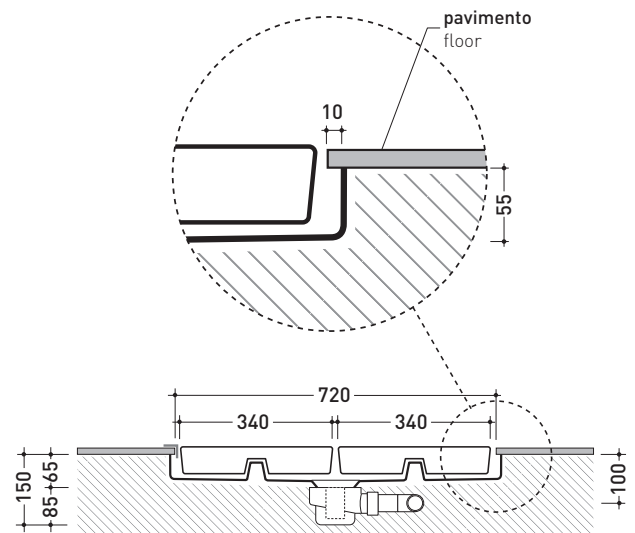

## MODULAR SHOWER TRAY 72 X 142 CM

composed by:

1 container . 5000B4

4 shower bricks . 5000

CERAMIC: glossy finish

white

black

matt finish

## 5000B4 + n. 4 5000

Modular shower tray 142 x 72 cm

(composed by: container + n. 4 shower bricks)

Complements: BAMB00 composable shower box

Line taps shower: ONE - NOKÈ - SI - FOLD

Line accessories: TWO - HOOP - NOKÈ - FOLD

vista zenitale / zenital view  
art. 5000B4

vista zenitale / zenital view  
4pcs art. 5000

vista zenitale / zenital view  
art. 5000B4 + 4pcs art. 5000

sezione longitudinale / section

sizes in mm

Please consider a 2% tolerance on indicated measurements

## 5000

Ceramic shower brick

Complements: **High-density polystyrene container**  
(5000B2 - 5000B3 - 5000B4 - 5000B5)

Package dim. **78 x 105 x 36 cm** | Weight **14 kg** | Pz. Pallet n°

vista zenitale / zenital view