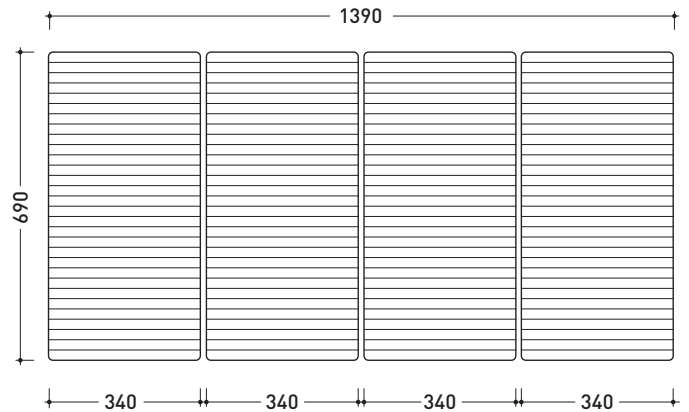

## 5000B4 + n. 4 5000

Modular shower tray 142 x 72 cm

(composed by: container + n. 4 shower bricks)

Complements: BAMB00 composable shower box

Line taps shower: ONE - NOKÈ - SI - FOLD

Line accessories: TWO - HOOP - NOKÈ - FOLD

vista zenitale / zenital view  
art. 5000B4

vista zenitale / zenital view  
4pcs art. 5000

vista zenitale / zenital view  
art. 5000B4 + 4pcs art. 5000

sezione longitudinale / section

sizes in mm

Please consider a 2% tolerance on indicated measurements