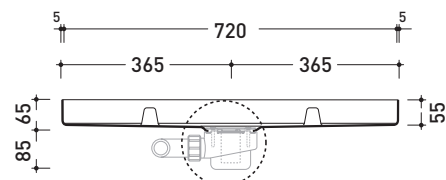

vista zenitale / zenital view  
art. 5000B4

vista zenitale / zenital view  
4pcs art. 5000

vista zenitale / zenital view  
art. 5000B4 + 4pcs art. 5000

sezione longitudinale / section

sizes in mm

Please consider a 2% tolerance on indicated measurements

## 5000B4

Four bricks container (art. 5000)  
 (ø 90 mm GEBERIT drainage system art. PLGE included)

Complements: Tatami shower brick (5000)

Package dim. 79 x 6 x 148 cm | Weight 7,5 kg | Pz. Pallet n° -

vista zenitale / zenital view

Piletta sifonata / Drainage  
 Portata / Flow rate:  
 0,50 l/sec (EN 274 > 0,4 l/sec)

dettaglio piletta / drain detail

vista frontale / frontal view

sezione longitudinale / section

design **LUDOVICA+ROBERTO PALOMBA**

vista frontale / frontal view

sezione longitudinale / section

sizes in mm

Please consider a 2% tolerance on indicated measurements

**CERAMIC:** glossy finish

matt finish