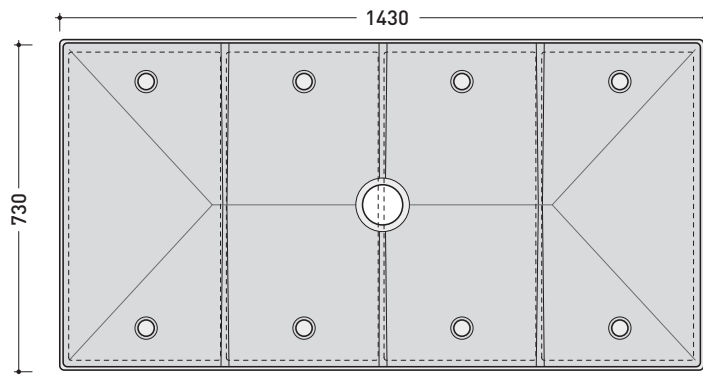

## MODULAR SHOWER TRAY 72 X 142 CM

composed by:

1 container . 5000B4

4 shower bricks . 5000

CERAMIC: glossy finish

white

black

matt finish

## 5000B4 + n. 4 5000

Modular shower tray 142 x 72 cm

(composed by: container + n. 4 shower bricks)

Complements: BAMB00 composable shower box

Line taps shower: ONE - NOKÈ - SI - FOLD

Line accessories: TWO - HOOP - NOKÈ - FOLD

vista zenitale / zenital view  
art. 5000B4

vista zenitale / zenital view  
4pcs art. 5000

vista zenitale / zenital view  
art. 5000B4 + 4pcs art. 5000

sezione longitudinale / section

sizes in mm

Please consider a 2% tolerance on indicated measurements