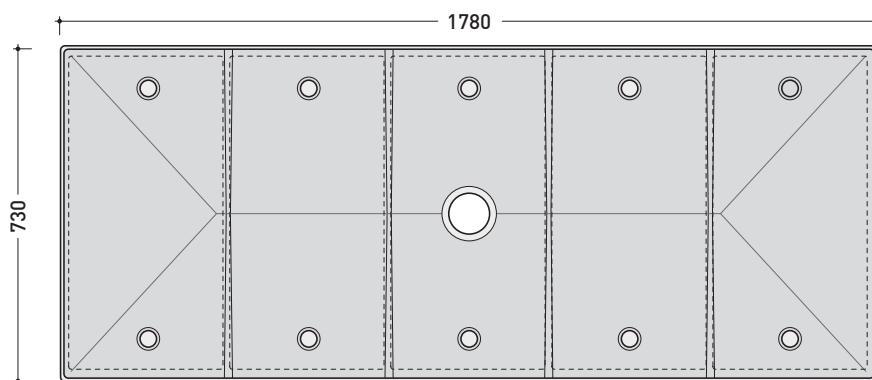

MODULAR SHOWER TRAY 72 X 177 CM

composed by:

1 container . 5000B5

5 shower bricks . 5000

CERAMIC: glossy finish

white

black

matt finish

milky white

graphite

lava grey

design LUDOVICA+ROBERTO PALOMBA

2001

5000B5 + n. 5 5000

Modular shower tray 177 x 72 cm

(composed by: container + n. 5 shower bricks)

Complements: BAMB00 composable shower box

Line taps shower: ONE - NOKÈ - SI - FOLD

Line accessories: TWO - HOOP - NOKÈ - FOLD

pag. 2/3

vista zenitale / zenital view

art. **5000B5**

vista zenitale / zenital view

5pcs art. **5000**

design LUDOVICA+ROBERTO PALOMBA

2001

5000B5 + n. 5 5000

Modular shower tray 177 x 72 cm

(composed by: container + n. 5 shower bricks)

Complements: BAMB00 composable shower box

Line taps shower: ONE - NOKÈ - SI - FOLD