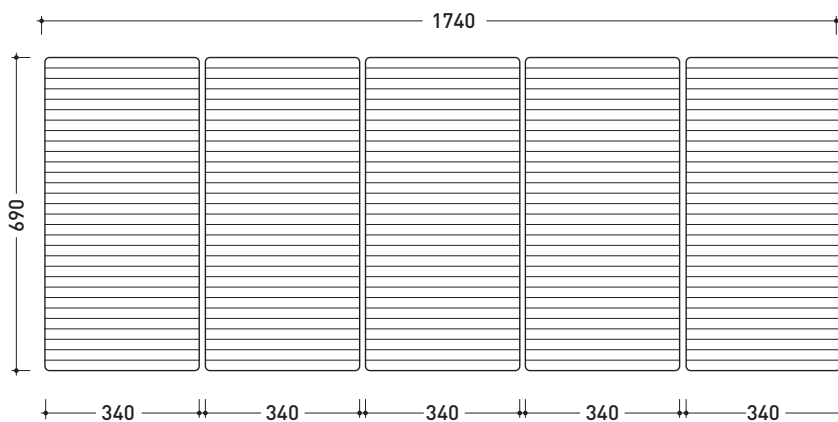

Complements: BAMB00 composable shower box

Line taps shower: ONE - NOKÈ - SI - FOLD

Line accessories: TWO - HOOP - NOKÈ - FOLD

pag. 2/3

vista zenitale / zenital view

art. **5000B5**

vista zenitale / zenital view