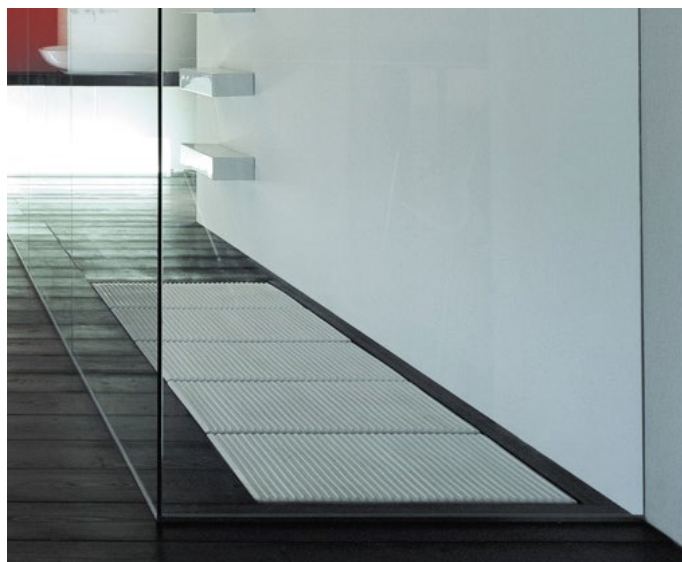

Complements: BAMB00 composable shower box

Line taps shower: ONE - NOKÈ - SI - FOLD

Line accessories: TWO - HOOP - NOKÈ - FOLD

pag. 2/3

vista zenitale / zenital view

art. **5000B5**

vista zenitale / zenital view