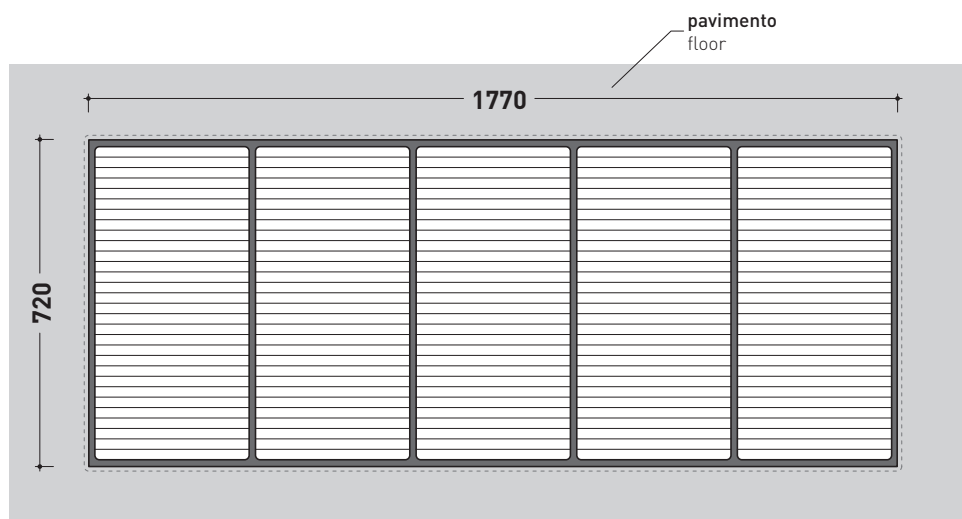

5pcs art. **5000**

design LUDOVICA+ROBERTO PALOMBA

2001

5000B5 + n. 5 5000

Modular shower tray 177 x 72 cm

(composed by: container + n. 5 shower bricks)

Complements: BAMB00 composable shower box

Line taps shower: ONE - NOKÈ - SI - FOLD

Line accessories: TWO - HOOP - NOKÈ - FOLD

pag. 3/3

vista zenitale / zenital view

art. 5000B5 + 5pcs art. 5000

sezione longitudinale / section

sizes in mm

Please consider a 2% tolerance on indicated measurements

design **LUDOVICA+ROBERTO PALOMBA**

2001

5000

Ceramic shower brick

Complements: **High-density polystyrene container**
(5000B2 - 5000B3 - 5000B4 - 5000B5)

Package dim. **78 x 105 x 36 cm** | Weight **14 kg** | Pz. Pallet n°