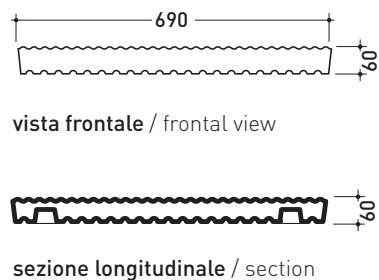

vista zenitale / zenital view

Piletta sifonata / Drainage
Portata / Flow rate:
0,50 l/sec (EN 274 >0,4 l/sec)

dettaglio piletta / drain detail

vista frontale / frontal view

sezione longitudinale / section

design **LUDOVICA+ROBERTO PALOMBA**

2001

5000

Ceramic shower brick

Complements: **High-density polystyrene container**
(5000B2 - 5000B3 - 5000B4 - 5000B5)

Package dim. **78 x 105 x 36 cm** | Weight **14 kg** | Pz. Pallet n°

sizes in mm

Please consider a 2% tolerance on indicated measurements

CERAMIC: glossy finish

matt finish