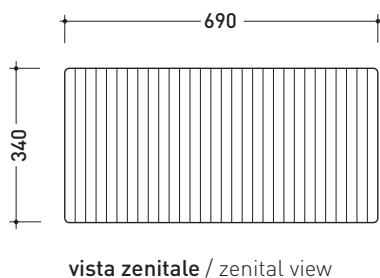

vista zenitale / zenital view

Piletta sifonata / Drainage
Portata / Flow rate:
0,50 l/sec (EN 274 >0,4 l/sec)

dettaglio piletta / drain detail

vista frontale / frontal view

sezione longitudinale / section

design **LUDOVICA+ROBERTO PALOMBA**

2001

5000

Ceramic shower brick

Complements: **High-density polystyrene container**
(5000B2 - 5000B3 - 5000B4 - 5000B5)

Package dim. **78 x 105 x 36 cm** | Weight **14 kg** | Pz. Pallet n°

sizes in mm

Please consider a 2% tolerance on indicated measurements

CERAMIC: glossy finish

matt finish