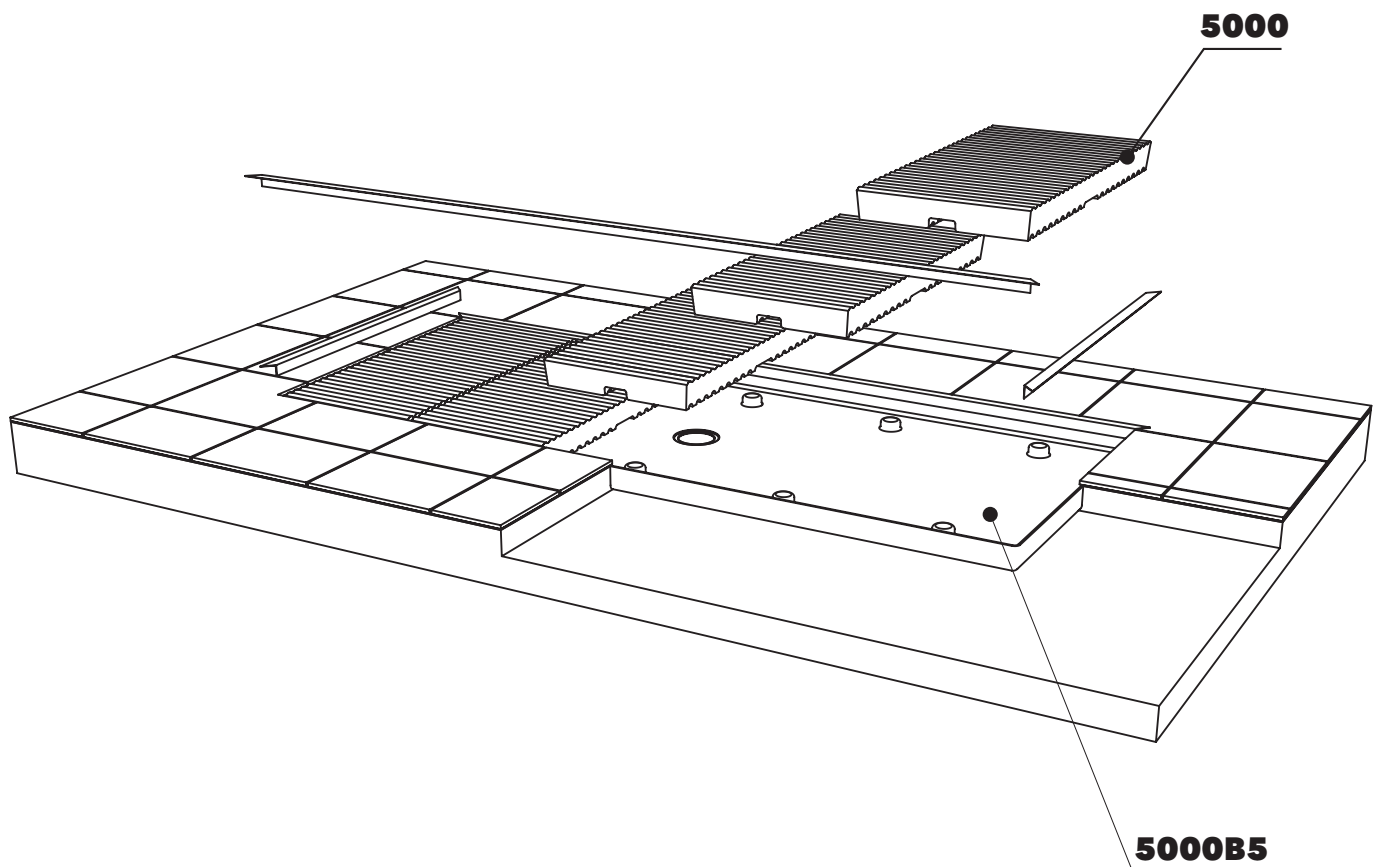

MODULAR SHOWER TRAY 72 X 177 CM

composed by:

1 container . 5000B5

5 shower bricks . 5000

CERAMIC: glossy finish

white

black

matt finish

milky white

graphite

lava grey

design LUDOVICA+ROBERTO PALOMBA

2001

5000B5 + n. 5 5000

Modular shower tray 177 x 72 cm

(composed by: container + n. 5 shower bricks)

Complements: BAMB00 composable shower box

Line taps shower: ONE - NOKÈ - SI - FOLD

Line accessories: TWO - HOOP - NOKÈ - FOLD

pag. 2/3

vista zenitale / zenital view

art. **5000B5**

vista zenitale / zenital view

5pcs art. **5000**

design LUDOVICA+ROBERTO PALOMBA

2001

5000B5 + n. 5 5000

Modular shower tray 177 x 72 cm

(composed by: container + n. 5 shower bricks)

Complements: BAMB00 composable shower box

Line taps shower: ONE - NOKÈ - SI - FOLD