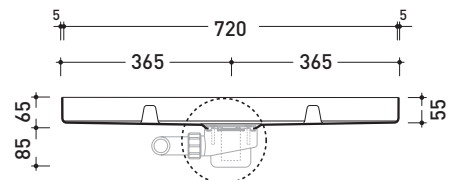

design **LUDOVICA+ROBERTO PALOMBA**

2001

5000B5

Five bricks container (art. 5000)
(ø 90 mm GEBERIT drainage system art. PLGE included)

Complements: **Tatami shower brick** (5000)

Package dim. **79 x 6 x 183 cm** | Weight **9 kg** | Pz. Pallet n° -

vista zenitale / zenital view

Piletta sifonata / Drainage
Portata / Flow rate:
0,50 l/sec (EN 274 >0,4 l/sec)

dettaglio piletta / drain detail

vista frontale / frontal view

sezione longitudinale / section

design **LUDOVICA+ROBERTO PALOMBA**

2001

5000

Ceramic shower brick

Complements: **High-density polystyrene container**
(5000B2 - 5000B3 - 5000B4 - 5000B5)

Package dim. **78 x 105 x 36 cm** | Weight **14 kg** | Pz. Pallet n°

sizes in mm

Please consider a 2% tolerance on indicated measurements

CERAMIC: glossy finish

matt finish