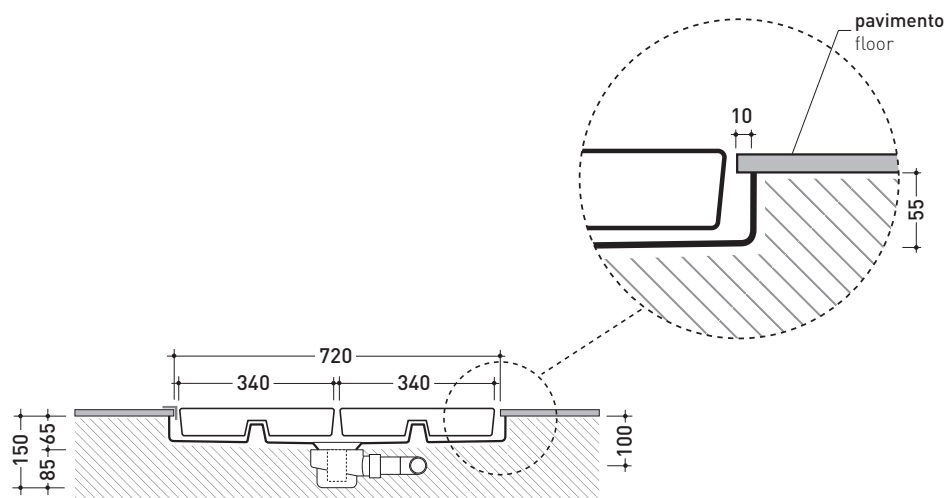

5pcs art. **5000**

design LUDOVICA+ROBERTO PALOMBA

2001

5000B5 + n. 5 5000

Modular shower tray 177 x 72 cm

(composed by: container + n. 5 shower bricks)

Complements: BAMB00 composable shower box

Line taps shower: ONE - NOKÈ - SI - FOLD

Line accessories: TWO - HOOP - NOKÈ - FOLD

pag. 3/3

vista zenitale / zenital view

art. 5000B5 + 5pcs art. 5000

sezione longitudinale / section

sizes in mm

Please consider a 2% tolerance on indicated measurements