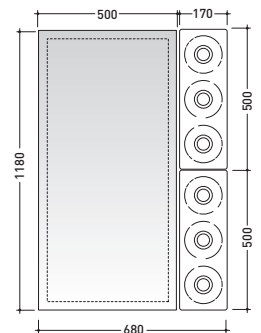

Make-up

design **PAOLA NAVONE**

2011

➔ **FLAMINIA.**

MKS50

Reversible mirror 150x50 cm (horizontal and vertical installation)

Complements: **Make-Up wall lamp** (MKLP)
Make-Up benches (MKP150 - MKP180)

Package dim. 158 x 57 x 7 cm | Weight 12 kg | Pz. Pallet n° -

CE

vista frontale / frontal view

vista laterale / lateral view

vista zenitale / zenital view

sizes in mm

Please consider a 2% tolerance on indicated measurements

<http://www.ceramicaflaminia.it/en/products/298-make-up>

vista frontale / frontal view
3pcs art. MKLP + art. MKS50

vista frontale / frontal view
2pcs art. MKLP + art. MKS501

vista frontale / frontal view
1pcs art. MKLP + art. MKS501

vista frontale / frontal view
2pcs art. MKLP + 2pcs art. MKS501

vista frontale / frontal view
2pcs art. MKLP + art. MKS501