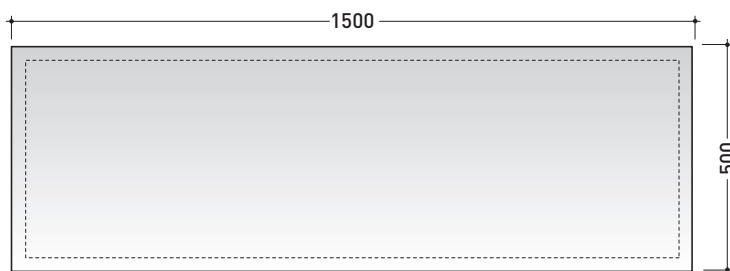

Make-up

design **PAOLA NAVONE**

2011

➔ **FLAMINIA.**

MKS50

Reversible mirror 150x50 cm (horizontal and vertical installation)

Complements: **Make-Up wall lamp** (MKLP)
Make-Up benches (MKP150 - MKP180)

Package dim. 158 x 57 x 7 cm | Weight 12 kg | Pz. Pallet n° -

CE

vista frontale / frontal view

vista laterale / lateral view

vista zenitale / zenital view

sizes in mm

Please consider a 2% tolerance on indicated measurements

<http://www.ceramicaflaminia.it/en/products/298-make-up>