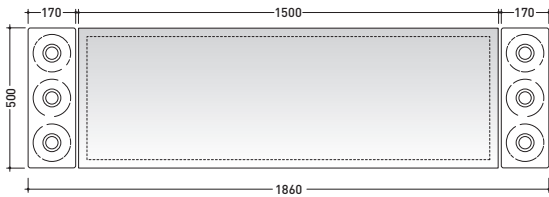

Make-up

design **PAOLA NAVONE**

2011

➔ **FLAMINIA.**

MKS50

Reversible mirror 150x50 cm (horizontal and vertical installation)

Complements: **Make-Up wall lamp** (MKLP)
Make-Up benches (MKP150 - MKP180)

Package dim. 158 x 57 x 7 cm | Weight 12 kg | Pz. Pallet n° -

CE

vista frontale / frontal view

vista laterale / lateral view

vista zenitale / zenital view

sizes in mm

Please consider a 2% tolerance on indicated measurements

<http://www.ceramicaflaminia.it/en/products/298-make-up>

vista frontale / frontal view
6pcs art. MKLP + art. MKS100

vista frontale / frontal view
3pcs art. MKLP + art. MKS100

vista frontale / frontal view
2pcs art. MKLP + art. MKS50

vista frontale / frontal view
1pcs art. MKLP + art. MKS50