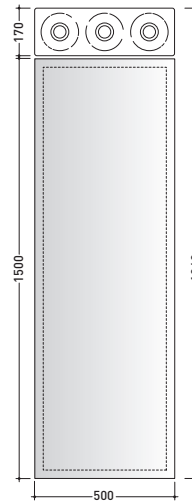

Make-up

design **PAOLA NAVONE**

2011

➔ **FLAMINIA.**

MKS50

Reversible mirror 150x50 cm (horizontal and vertical installation)

Complements: **Make-Up wall lamp** (MKLP)
Make-Up benches (MKP150 - MKP180)

Package dim. 158 x 57 x 7 cm | Weight 12 kg | Pz. Pallet n° -

CE

vista frontale / frontal view

vista laterale / lateral view

vista zenitale / zenital view

sizes in mm

Please consider a 2% tolerance on indicated measurements

<http://www.ceramicaflaminia.it/en/products/298-make-up>

vista frontale / frontal view
6pcs art. MKLP + art. MKS100

vista frontale / frontal view
3pcs art. MKLP + art. MKS100

vista frontale / frontal view
2pcs art. MKLP + art. MKS50

vista frontale / frontal view
1pcs art. MKLP + art. MKS50

vista frontale / frontal view
3pcs art. MKLP + art. MKS50

vista frontale / frontal view
2pcs art. MKLP + art. MKS501

vista frontale / frontal view
1pcs art. MKLP + art. MKS501

vista frontale / frontal view
2pcs art. MKLP + 2pcs art. MKS501