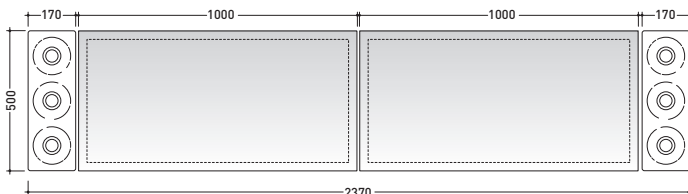

Make-up

design **PAOLA NAVONE**

2011

➔ **FLAMINIA.**

MKS50

Reversible mirror 150x50 cm (horizontal and vertical installation)

Complements: **Make-Up wall lamp** (MKLP)
Make-Up benches (MKP150 - MKP180)

Package dim. 158 x 57 x 7 cm | Weight 12 kg | Pz. Pallet n° -

vista frontale / frontal view
6pcs art. MKLP + art. MKS100

vista frontale / frontal view
3pcs art. MKLP + art. MKS100

vista frontale / frontal view
2pcs art. MKLP + art. MKS50

vista frontale / frontal view
1pcs art. MKLP + art. MKS50

vista frontale / frontal view
3pcs art. MKLP + art. MKS50

vista frontale / frontal view
2pcs art. MKLP + art. MKS501

vista frontale / frontal view
1pcs art. MKLP + art. MKS501

vista frontale / frontal view
2pcs art. MKLP + 2pcs art. MKS501