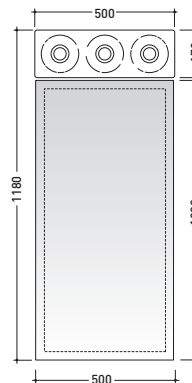

Make-up

design **PAOLA NAVONE**

2011

➔ **FLAMINIA.**

MKS50

Reversible mirror 150x50 cm (horizontal and vertical installation)

Complements: **Make-Up wall lamp** (MKLP)
Make-Up benches (MKP150 - MKP180)

Package dim. 158 x 57 x 7 cm | Weight 12 kg | Pz. Pallet n° -

CE

vista frontale / frontal view

vista laterale / lateral view

vista zenitale / zenital view

sizes in mm

Please consider a 2% tolerance on indicated measurements

<http://www.ceramicaflaminia.it/en/products/298-make-up>

vista frontale / frontal view
6pcs art. MKLP + art. MKS100

vista frontale / frontal view
3pcs art. MKLP + art. MKS100

vista frontale / frontal view
2pcs art. MKLP + art. MKS50

vista frontale / frontal view
1pcs art. MKLP + art. MKS50

vista frontale / frontal view
3pcs art. MKLP + art. MKS50

vista frontale / frontal view
2pcs art. MKLP + art. MKS501

vista frontale / frontal view
1pcs art. MKLP + art. MKS501

vista frontale / frontal view
2pcs art. MKLP + 2pcs art. MKS501