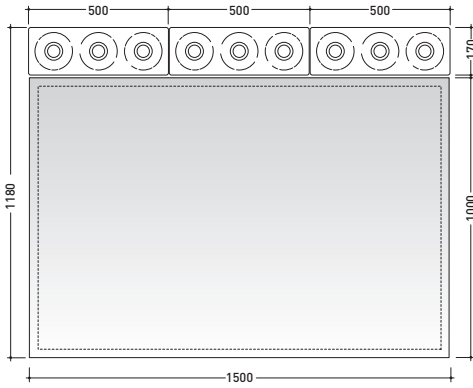

Make-up

design **PAOLA NAVONE**

2011

➔ **FLAMINIA.**

MKS50

Reversible mirror 150x50 cm (horizontal and vertical installation)

Complements: **Make-Up wall lamp** (MKLP)
Make-Up benches (MKP150 - MKP180)

Package dim. 158 x 57 x 7 cm | Weight 12 kg | Pz. Pallet n° -

CE

vista frontale / frontal view

vista laterale / lateral view

vista zenitale / zenital view

sizes in mm

Please consider a 2% tolerance on indicated measurements

<http://www.ceramicaflaminia.it/en/products/298-make-up>

vista frontale / frontal view
6pcs art. MKLP + art. MKS100

vista frontale / frontal view
3pcs art. MKLP + art. MKS100

vista frontale / frontal view
2pcs art. MKLP + art. MKS50

vista frontale / frontal view
1pcs art. MKLP + art. MKS50