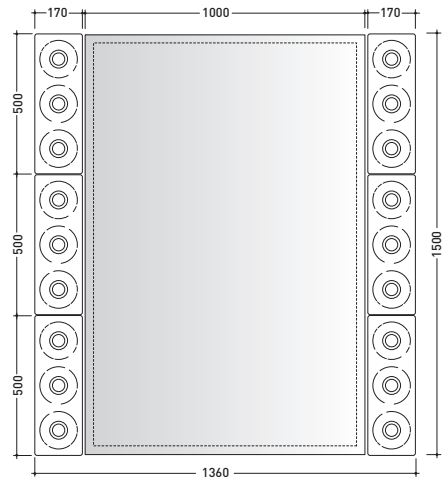

Make-up

design **PAOLA NAVONE**

2011

➔ **FLAMINIA.**

MKS50

Reversible mirror 150x50 cm (horizontal and vertical installation)

Complements: **Make-Up wall lamp** (MKLP)
Make-Up benches (MKP150 - MKP180)

Package dim. 158 x 57 x 7 cm | Weight 12 kg | Pz. Pallet n° -

CE

vista frontale / frontal view

vista laterale / lateral view

vista zenitale / zenital view

sizes in mm

Please consider a 2% tolerance on indicated measurements

<http://www.ceramicaflaminia.it/en/products/298-make-up>

vista frontale / frontal view
6pcs art. MKLP + art. MKS100

vista frontale / frontal view
3pcs art. MKLP + art. MKS100

vista frontale / frontal view
2pcs art. MKLP + art. MKS50

vista frontale / frontal view
1pcs art. MKLP + art. MKS50