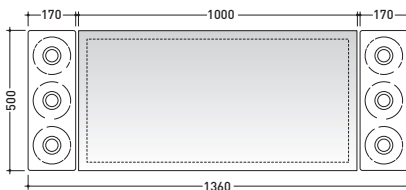

Make-up

design **PAOLA NAVONE**

2011

➔ **FLAMINIA.**

MKS50

Reversible mirror 150x50 cm (horizontal and vertical installation)

Complements: **Make-Up wall lamp** (MKLP)
Make-Up benches (MKP150 - MKP180)

Package dim. 158 x 57 x 7 cm | Weight 12 kg | Pz. Pallet n° -

CE

vista frontale / frontal view

vista laterale / lateral view

vista zenitale / zenital view

sizes in mm

Please consider a 2% tolerance on indicated measurements

<http://www.ceramicaflaminia.it/en/products/298-make-up>

vista frontale / frontal view
6pcs art. MKLP + art. MKS100

vista frontale / frontal view
3pcs art. MKLP + art. MKS100

vista frontale / frontal view
2pcs art. MKLP + art. MKS50

vista frontale / frontal view
1pcs art. MKLP + art. MKS50

vista frontale / frontal view
3pcs art. MKLP + art. MKS50

vista frontale / frontal view
2pcs art. MKLP + art. MKS501

vista frontale / frontal view
1pcs art. MKLP + art. MKS501

vista frontale / frontal view
2pcs art. MKLP + 2pcs art. MKS501