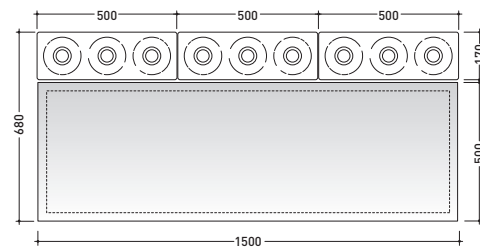

Make-up

design **PAOLA NAVONE**

2011

➔ **FLAMINIA.**

MKS50

Reversible mirror 150x50 cm (horizontal and vertical installation)

Complements: **Make-Up wall lamp** (MKLP)
Make-Up benches (MKP150 - MKP180)

Package dim. 158 x 57 x 7 cm | Weight 12 kg | Pz. Pallet n° -

CE

vista frontale / frontal view

vista laterale / lateral view

vista zenitale / zenital view

sizes in mm

Please consider a 2% tolerance on indicated measurements

<http://www.ceramicaflaminia.it/en/products/298-make-up>

vista frontale / frontal view
6pcs art. MKLP + art. MKS100

vista frontale / frontal view
3pcs art. MKLP + art. MKS100

vista frontale / frontal view
2pcs art. MKLP + art. MKS50

vista frontale / frontal view
1pcs art. MKLP + art. MKS50

vista frontale / frontal view
3pcs art. MKLP + art. MKS50

vista frontale / frontal view
2pcs art. MKLP + art. MKS501

vista frontale / frontal view
1pcs art. MKLP + art. MKS501

vista frontale / frontal view
2pcs art. MKLP + 2pcs art. MKS501