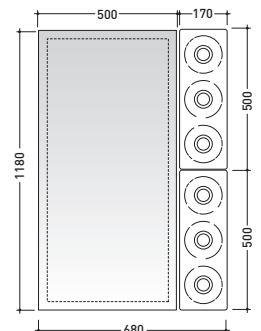

Make-up

design **PAOLA NAVONE**

2011

➔ **FLAMINIA.**

MKS100

Reversible mirror 150x100 cm (horizontal and vertical installation)

Complements: **Make-Up wall lamp** (MKLP)
Make-Up benches (MKP150 - MKP180)

Package dim. 158 x 106 x 7 cm | Weight 20 kg | Pz. Pallet n° -

CE

vista frontale / frontal view

vista laterale / lateral view

vista zenitale / zenital view

sizes in mm

Please consider a 2% tolerance on indicated measurements

<http://www.ceramicaflaminia.it/en/products/298-make-up>

vista frontale / frontal view
3pcs art. MKLP + art. MKS50

vista frontale / frontal view
2pcs art. MKLP + art. MKS501

vista frontale / frontal view
1pcs art. MKLP + art. MKS501

vista frontale / frontal view
2pcs art. MKLP + 2pcs art. MKS501

vista frontale / frontal view
2pcs art. MKLP + art. MKS501