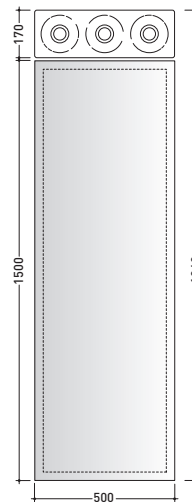

Make-up

design **PAOLA NAVONE**

2011

➔ **FLAMINIA.**

MKS100

Reversible mirror 150x100 cm (horizontal and vertical installation)

Complements: **Make-Up wall lamp** (MKLP)
Make-Up benches (MKP150 - MKP180)

Package dim. 158 x 106 x 7 cm | Weight 20 kg | Pz. Pallet n° -

CE

vista frontale / frontal view

vista laterale / lateral view

vista zenitale / zenital view

sizes in mm

Please consider a 2% tolerance on indicated measurements

<http://www.ceramicaflaminia.it/en/products/298-make-up>

vista frontale / frontal view
6pcs art. MKLP + art. MKS100

vista frontale / frontal view
3pcs art. MKLP + art. MKS100

vista frontale / frontal view
2pcs art. MKLP + art. MKS50

vista frontale / frontal view
1pcs art. MKLP + art. MKS50

vista frontale / frontal view
3pcs art. MKLP + art. MKS50

vista frontale / frontal view
2pcs art. MKLP + art. MKS501

vista frontale / frontal view
1pcs art. MKLP + art. MKS501

vista frontale / frontal view
2pcs art. MKLP + 2pcs art. MKS501