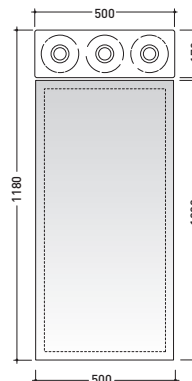

Make-up

design **PAOLA NAVONE**

2011

➔ **FLAMINIA.**

MKS100

Reversible mirror 150x100 cm (horizontal and vertical installation)

Complements: **Make-Up wall lamp** (MKLP)
Make-Up benches (MKP150 - MKP180)

Package dim. 158 x 106 x 7 cm | Weight 20 kg | Pz. Pallet n° -

CE

vista frontale / frontal view

vista laterale / lateral view

vista zenitale / zenital view

sizes in mm

Please consider a 2% tolerance on indicated measurements

<http://www.ceramicaflaminia.it/en/products/298-make-up>

vista frontale / frontal view
6pcs art. MKLP + art. MKS100

vista frontale / frontal view
3pcs art. MKLP + art. MKS100

vista frontale / frontal view
2pcs art. MKLP + art. MKS50

vista frontale / frontal view
1pcs art. MKLP + art. MKS50

vista frontale / frontal view
3pcs art. MKLP + art. MKS50

vista frontale / frontal view
2pcs art. MKLP + art. MKS501

vista frontale / frontal view
1pcs art. MKLP + art. MKS501

vista frontale / frontal view
2pcs art. MKLP + 2pcs art. MKS501