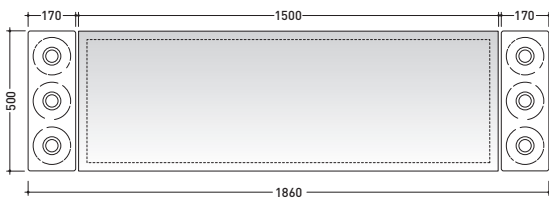

Make-up

design **PAOLA NAVONE**

2011

➔ **FLAMINIA.**

MKS100

Reversible mirror 150x100 cm (horizontal and vertical installation)

Complements: **Make-Up wall lamp** (MKLP)
Make-Up benches (MKP150 - MKP180)

Package dim. 158 x 106 x 7 cm | Weight 20 kg | Pz. Pallet n° -

CE

vista frontale / frontal view

vista laterale / lateral view

vista zenitale / zenital view

sizes in mm

Please consider a 2% tolerance on indicated measurements

<http://www.ceramicaflaminia.it/en/products/298-make-up>

vista frontale / frontal view
6pcs art. MKLP + art. MKS100

vista frontale / frontal view
3pcs art. MKLP + art. MKS100

vista frontale / frontal view
2pcs art. MKLP + art. MKS50

vista frontale / frontal view
1pcs art. MKLP + art. MKS50