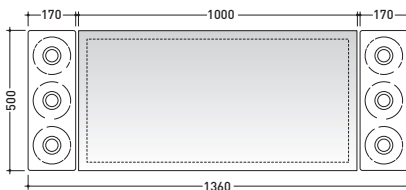

Make-up

design **PAOLA NAVONE**

2011

➔ **FLAMINIA.**

MKS100

Reversible mirror 150x100 cm (horizontal and vertical installation)

Complements: **Make-Up wall lamp** (MKLP)
Make-Up benches (MKP150 - MKP180)

Package dim. 158 x 106 x 7 cm | Weight 20 kg | Pz. Pallet n° -

CE

vista frontale / frontal view

vista laterale / lateral view

vista zenitale / zenital view

sizes in mm

Please consider a 2% tolerance on indicated measurements

<http://www.ceramicaflaminia.it/en/products/298-make-up>

vista frontale / frontal view
6pcs art. MKLP + art. MKS100

vista frontale / frontal view
3pcs art. MKLP + art. MKS100

vista frontale / frontal view
2pcs art. MKLP + art. MKS50

vista frontale / frontal view
1pcs art. MKLP + art. MKS50

vista frontale / frontal view
3pcs art. MKLP + art. MKS50

vista frontale / frontal view
2pcs art. MKLP + art. MKS501

vista frontale / frontal view
1pcs art. MKLP + art. MKS501

vista frontale / frontal view
2pcs art. MKLP + 2pcs art. MKS501