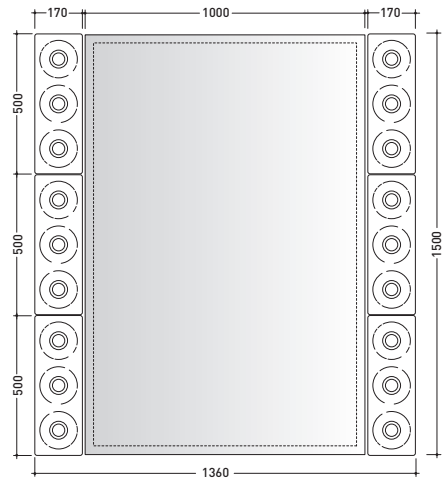

Make-up

design **PAOLA NAVONE**

2011

➔ **FLAMINIA.**

MKS100

Reversible mirror 150x100 cm (horizontal and vertical installation)

Complements: **Make-Up wall lamp** (MKLP)
Make-Up benches (MKP150 - MKP180)

Package dim. 158 x 106 x 7 cm | Weight 20 kg | Pz. Pallet n° -

CE

vista frontale / frontal view

vista laterale / lateral view

vista zenitale / zenital view

sizes in mm

Please consider a 2% tolerance on indicated measurements

<http://www.ceramicaflaminia.it/en/products/298-make-up>

vista frontale / frontal view
6pcs art. MKLP + art. MKS100

vista frontale / frontal view
3pcs art. MKLP + art. MKS100

vista frontale / frontal view
2pcs art. MKLP + art. MKS50

vista frontale / frontal view
1pcs art. MKLP + art. MKS50