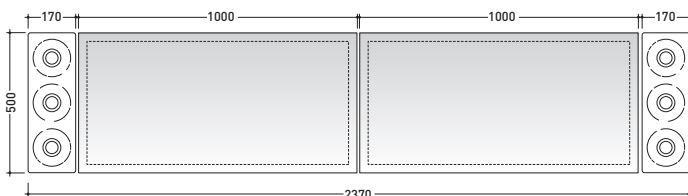

Make-up

design **PAOLA NAVONE**

2011

➔ **FLAMINIA.**

MKS100

Reversible mirror 150x100 cm (horizontal and vertical installation)

Complements: **Make-Up wall lamp** (MKLP)
Make-Up benches (MKP150 - MKP180)

Package dim. 158 x 106 x 7 cm | Weight 20 kg | Pz. Pallet n° -

vista frontale / frontal view
6pcs art. MKLP + art. MKS100

vista frontale / frontal view
3pcs art. MKLP + art. MKS100

vista frontale / frontal view
2pcs art. MKLP + art. MKS50

vista frontale / frontal view
1pcs art. MKLP + art. MKS50

vista frontale / frontal view
3pcs art. MKLP + art. MKS50

vista frontale / frontal view
2pcs art. MKLP + art. MKS501

vista frontale / frontal view
1pcs art. MKLP + art. MKS501

vista frontale / frontal view
2pcs art. MKLP + 2pcs art. MKS501