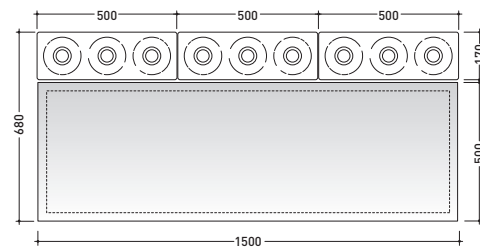

Make-up

design **PAOLA NAVONE**

2011

➔ **FLAMINIA.**

MKS100

Reversible mirror 150x100 cm (horizontal and vertical installation)

Complements: **Make-Up wall lamp** (MKLP)
Make-Up benches (MKP150 - MKP180)

Package dim. 158 x 106 x 7 cm | Weight 20 kg | Pz. Pallet n° -

CE

vista frontale / frontal view

vista laterale / lateral view

vista zenitale / zenital view

sizes in mm

Please consider a 2% tolerance on indicated measurements

<http://www.ceramicaflaminia.it/en/products/298-make-up>

vista frontale / frontal view
6pcs art. MKLP + art. MKS100

vista frontale / frontal view
3pcs art. MKLP + art. MKS100

vista frontale / frontal view
2pcs art. MKLP + art. MKS50

vista frontale / frontal view
1pcs art. MKLP + art. MKS50

vista frontale / frontal view
3pcs art. MKLP + art. MKS50

vista frontale / frontal view
2pcs art. MKLP + art. MKS501

vista frontale / frontal view
1pcs art. MKLP + art. MKS501

vista frontale / frontal view
2pcs art. MKLP + 2pcs art. MKS501