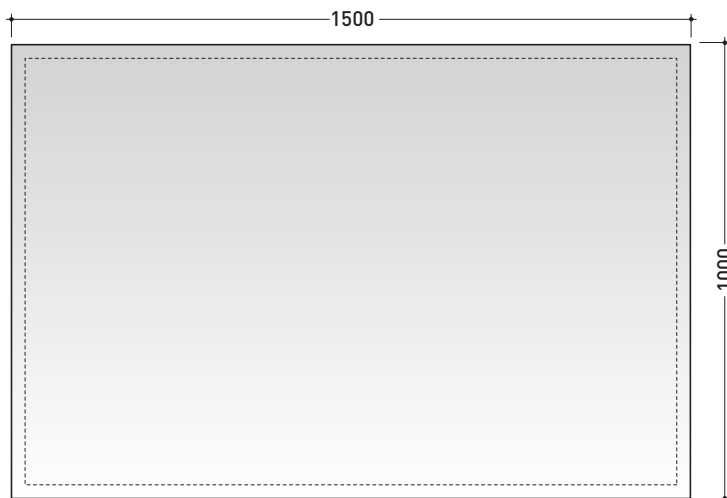

Make-up

design **PAOLA NAVONE**

2011

➔ **FLAMINIA.**

MKS100

Reversible mirror 150x100 cm (horizontal and vertical installation)

Complements: **Make-Up wall lamp** (MKLP)
Make-Up benches (MKP150 - MKP180)

Package dim. 158 x 106 x 7 cm | Weight 20 kg | Pz. Pallet n° -

CE

vista frontale / frontal view

vista laterale / lateral view

vista zenitale / zenital view

sizes in mm

Please consider a 2% tolerance on indicated measurements

<http://www.ceramicaflaminia.it/en/products/298-make-up>