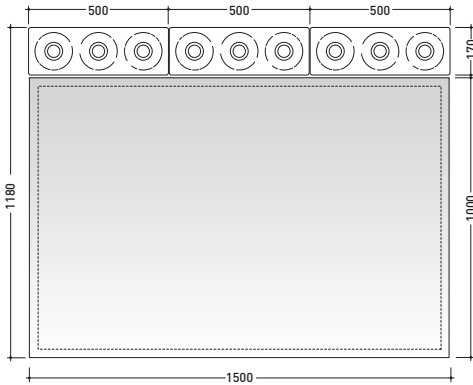

Make-up

design **PAOLA NAVONE**

2011

➔ **FLAMINIA.**

MKS100

Reversible mirror 150x100 cm (horizontal and vertical installation)

Complements: **Make-Up wall lamp** (MKLP)
Make-Up benches (MKP150 - MKP180)

Package dim. 158 x 106 x 7 cm | Weight 20 kg | Pz. Pallet n° -

CE

vista frontale / frontal view

vista laterale / lateral view

vista zenitale / zenital view

sizes in mm

Please consider a 2% tolerance on indicated measurements

<http://www.ceramicaflaminia.it/en/products/298-make-up>

vista frontale / frontal view
6pcs art. MKLP + art. MKS100

vista frontale / frontal view
3pcs art. MKLP + art. MKS100

vista frontale / frontal view
2pcs art. MKLP + art. MKS50

vista frontale / frontal view
1pcs art. MKLP + art. MKS50