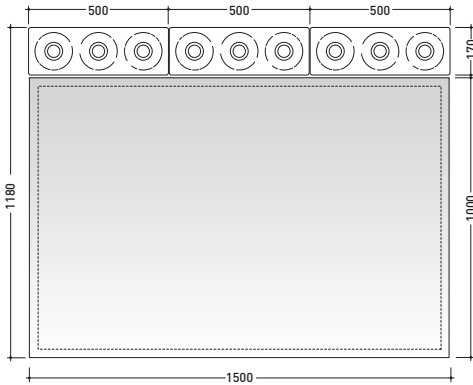

Make-up

design **PAOLA NAVONE**

2011

MKS501

Reversible mirror 100x50 cm (horizontal and vertical installation)

Complements: **Make-Up wall lamp** (MKLP)
Make-Up benches (MKP150 - MKP180)

Package dim. 109 x 56 x 7 cm | Weight 10 kg | Pz. Pallet n° -

➔ **FLAMINIA.**

CE

vista frontale / frontal view

vista laterale / lateral view

vista zenitale / zenital view

sizes in mm

Please consider a 2% tolerance on indicated measurements

<http://www.ceramicaflaminia.it/en/products/298-make-up>

vista frontale / frontal view
6pcs art. MKLP + art. MKS100

vista frontale / frontal view
3pcs art. MKLP + art. MKS100

vista frontale / frontal view
2pcs art. MKLP + art. MKS50

vista frontale / frontal view
1pcs art. MKLP + art. MKS50