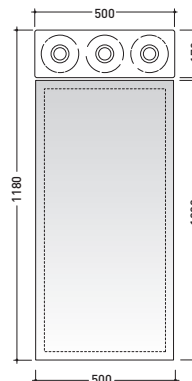

Make-up

design **PAOLA NAVONE**

2011

MKS501

Reversible mirror 100x50 cm (horizontal and vertical installation)

Complements: **Make-Up wall lamp** (MKLP)
Make-Up benches (MKP150 - MKP180)

Package dim. 109 x 56 x 7 cm | Weight 10 kg | Pz. Pallet n° -

➔ **FLAMINIA.**

CE

vista frontale / frontal view

vista laterale / lateral view

vista zenitale / zenital view

sizes in mm

Please consider a 2% tolerance on indicated measurements

<http://www.ceramicaflaminia.it/en/products/298-make-up>

vista frontale / frontal view
6pcs art. MKLP + art. MKS100

vista frontale / frontal view
3pcs art. MKLP + art. MKS100

vista frontale / frontal view
2pcs art. MKLP + art. MKS50

vista frontale / frontal view
1pcs art. MKLP + art. MKS50

vista frontale / frontal view
3pcs art. MKLP + art. MKS50

vista frontale / frontal view
2pcs art. MKLP + art. MKS501

vista frontale / frontal view
1pcs art. MKLP + art. MKS501

vista frontale / frontal view
2pcs art. MKLP + 2pcs art. MKS501