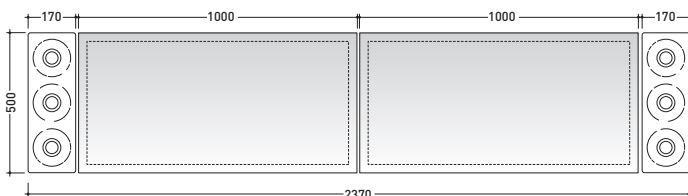

Make-up

design **PAOLA NAVONE**

2011

MKS501

Reversible mirror 100x50 cm (horizontal and vertical installation)

Complements: **Make-Up wall lamp** (MKLP)
Make-Up benches (MKP150 - MKP180)

Package dim. 109 x 56 x 7 cm | Weight 10 kg | Pz. Pallet n° -

➔ **FLAMINIA.**

CE

vista frontale / frontal view

vista laterale / lateral view

vista zenitale / zenital view

sizes in mm

Please consider a 2% tolerance on indicated measurements

<http://www.ceramicaflaminia.it/en/products/298-make-up>

vista frontale / frontal view
6pcs art. MKLP + art. MKS100

vista frontale / frontal view
3pcs art. MKLP + art. MKS100

vista frontale / frontal view
2pcs art. MKLP + art. MKS50

vista frontale / frontal view
1pcs art. MKLP + art. MKS50

vista frontale / frontal view
3pcs art. MKLP + art. MKS50

vista frontale / frontal view
2pcs art. MKLP + art. MKS501

vista frontale / frontal view
1pcs art. MKLP + art. MKS501

vista frontale / frontal view
2pcs art. MKLP + 2pcs art. MKS501