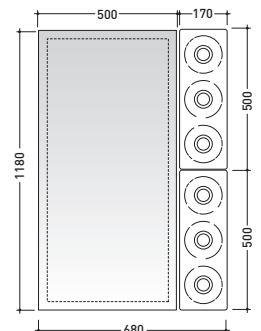

Make-up

design **PAOLA NAVONE**

2011

MKS501

Reversible mirror 100x50 cm (horizontal and vertical installation)

Complements: **Make-Up wall lamp** (MKLP)
Make-Up benches (MKP150 - MKP180)

Package dim. 109 x 56 x 7 cm | Weight 10 kg | Pz. Pallet n° -

➔ **FLAMINIA.**

CE

vista frontale / frontal view

vista laterale / lateral view

vista zenitale / zenital view

sizes in mm

Please consider a 2% tolerance on indicated measurements

<http://www.ceramicaflaminia.it/en/products/298-make-up>

vista frontale / frontal view
3pcs art. MKLP + art. MKS50

vista frontale / frontal view
2pcs art. MKLP + art. MKS501

vista frontale / frontal view
1pcs art. MKLP + art. MKS501

vista frontale / frontal view
2pcs art. MKLP + 2pcs art. MKS501

vista frontale / frontal view
2pcs art. MKLP + art. MKS501