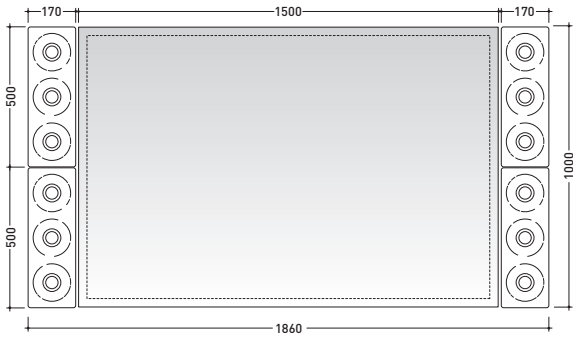

vista frontale / frontal view
4pcs art. MKLP + art. MKS100