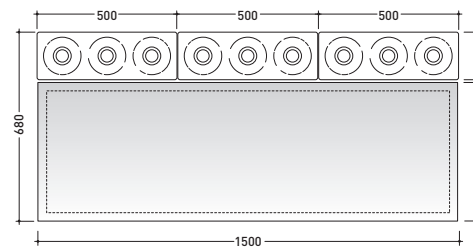

Make-up

design **PAOLA NAVONE**

2011

MKS501

Reversible mirror 100x50 cm (horizontal and vertical installation)

Complements: **Make-Up wall lamp** (MKLP)
Make-Up benches (MKP150 - MKP180)

Package dim. 109 x 56 x 7 cm | Weight 10 kg | Pz. Pallet n° -

➔ **FLAMINIA.**

CE

vista frontale / frontal view

vista laterale / lateral view

vista zenitale / zenital view

sizes in mm

Please consider a 2% tolerance on indicated measurements

<http://www.ceramicaflaminia.it/en/products/298-make-up>

vista frontale / frontal view
6pcs art. MKLP + art. MKS100

vista frontale / frontal view
3pcs art. MKLP + art. MKS100

vista frontale / frontal view
2pcs art. MKLP + art. MKS50

vista frontale / frontal view
1pcs art. MKLP + art. MKS50

vista frontale / frontal view
3pcs art. MKLP + art. MKS50

vista frontale / frontal view
2pcs art. MKLP + art. MKS501

vista frontale / frontal view
1pcs art. MKLP + art. MKS501

vista frontale / frontal view
2pcs art. MKLP + 2pcs art. MKS501