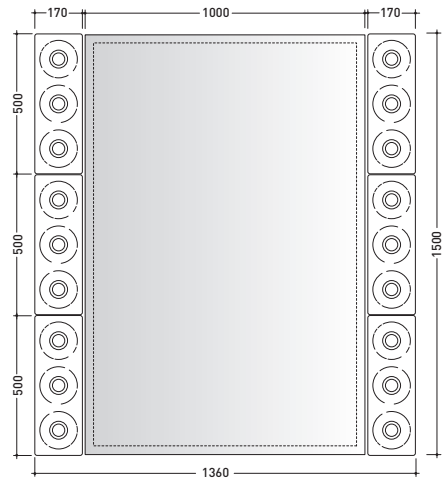

Make-up

design **PAOLA NAVONE**

2011

MKS501

Reversible mirror 100x50 cm (horizontal and vertical installation)

Complements: **Make-Up wall lamp** (MKLP)
Make-Up benches (MKP150 - MKP180)

Package dim. 109 x 56 x 7 cm | Weight 10 kg | Pz. Pallet n° -

➔ **FLAMINIA.**

CE

vista frontale / frontal view

vista laterale / lateral view

vista zenitale / zenital view

sizes in mm

Please consider a 2% tolerance on indicated measurements

<http://www.ceramicaflaminia.it/en/products/298-make-up>

vista frontale / frontal view
6pcs art. MKLP + art. MKS100

vista frontale / frontal view
3pcs art. MKLP + art. MKS100

vista frontale / frontal view
2pcs art. MKLP + art. MKS50

vista frontale / frontal view
1pcs art. MKLP + art. MKS50