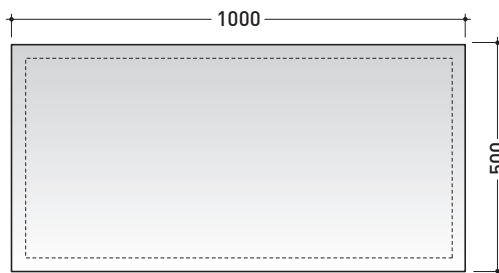

Make-up

design **PAOLA NAVONE**

2011

MKS501

Reversible mirror 100x50 cm (horizontal and vertical installation)

Complements: **Make-Up wall lamp** (MKLP)
Make-Up benches (MKP150 - MKP180)

Package dim. 109 x 56 x 7 cm | Weight 10 kg | Pz. Pallet n° -

➔ **FLAMINIA.**

CE

vista frontale / frontal view

vista laterale / lateral view

vista zenitale / zenital view

sizes in mm

Please consider a 2% tolerance on indicated measurements

<http://www.ceramicaflaminia.it/en/products/298-make-up>