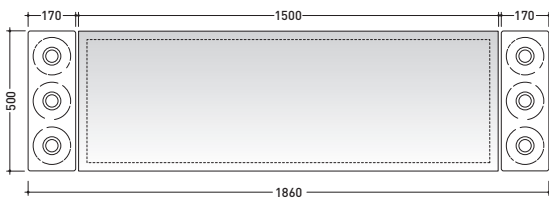

Make-up

design **PAOLA NAVONE**

2011

MKS501

Reversible mirror 100x50 cm (horizontal and vertical installation)

Complements: **Make-Up wall lamp** (MKLP)
Make-Up benches (MKP150 - MKP180)

Package dim. 109 x 56 x 7 cm | Weight 10 kg | Pz. Pallet n° -

➔ **FLAMINIA.**

CE

vista frontale / frontal view

vista laterale / lateral view

vista zenitale / zenital view

sizes in mm

Please consider a 2% tolerance on indicated measurements

<http://www.ceramicaflaminia.it/en/products/298-make-up>

vista frontale / frontal view
6pcs art. MKLP + art. MKS100

vista frontale / frontal view
3pcs art. MKLP + art. MKS100

vista frontale / frontal view
2pcs art. MKLP + art. MKS50

vista frontale / frontal view
1pcs art. MKLP + art. MKS50