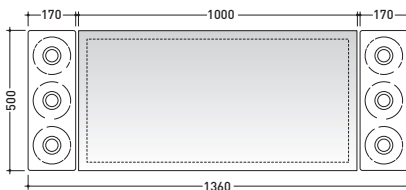

Make-up

design **PAOLA NAVONE**

2011

MKS501

Reversible mirror 100x50 cm (horizontal and vertical installation)

Complements: **Make-Up wall lamp** (MKLP)
Make-Up benches (MKP150 - MKP180)

Package dim. 109 x 56 x 7 cm | Weight 10 kg | Pz. Pallet n° -

➔ **FLAMINIA.**

CE

vista frontale / frontal view

vista laterale / lateral view

vista zenitale / zenital view

sizes in mm

Please consider a 2% tolerance on indicated measurements

<http://www.ceramicaflaminia.it/en/products/298-make-up>

vista frontale / frontal view
6pcs art. MKLP + art. MKS100

vista frontale / frontal view
3pcs art. MKLP + art. MKS100

vista frontale / frontal view
2pcs art. MKLP + art. MKS50

vista frontale / frontal view
1pcs art. MKLP + art. MKS50

vista frontale / frontal view
3pcs art. MKLP + art. MKS50

vista frontale / frontal view
2pcs art. MKLP + art. MKS501

vista frontale / frontal view
1pcs art. MKLP + art. MKS501

vista frontale / frontal view
2pcs art. MKLP + 2pcs art. MKS501