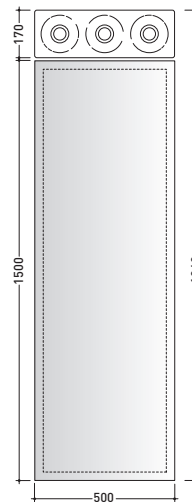

Make-up

design **PAOLA NAVONE**

2011

MKS501

Reversible mirror 100x50 cm (horizontal and vertical installation)

Complements: **Make-Up wall lamp** (MKLP)
Make-Up benches (MKP150 - MKP180)

Package dim. 109 x 56 x 7 cm | Weight 10 kg | Pz. Pallet n° -

➔ **FLAMINIA.**

CE

vista frontale / frontal view

vista laterale / lateral view

vista zenitale / zenital view

sizes in mm

Please consider a 2% tolerance on indicated measurements

<http://www.ceramicaflaminia.it/en/products/298-make-up>

vista frontale / frontal view
6pcs art. MKLP + art. MKS100

vista frontale / frontal view
3pcs art. MKLP + art. MKS100

vista frontale / frontal view
2pcs art. MKLP + art. MKS50

vista frontale / frontal view
1pcs art. MKLP + art. MKS50

vista frontale / frontal view
3pcs art. MKLP + art. MKS50

vista frontale / frontal view
2pcs art. MKLP + art. MKS501

vista frontale / frontal view
1pcs art. MKLP + art. MKS501

vista frontale / frontal view
2pcs art. MKLP + 2pcs art. MKS501