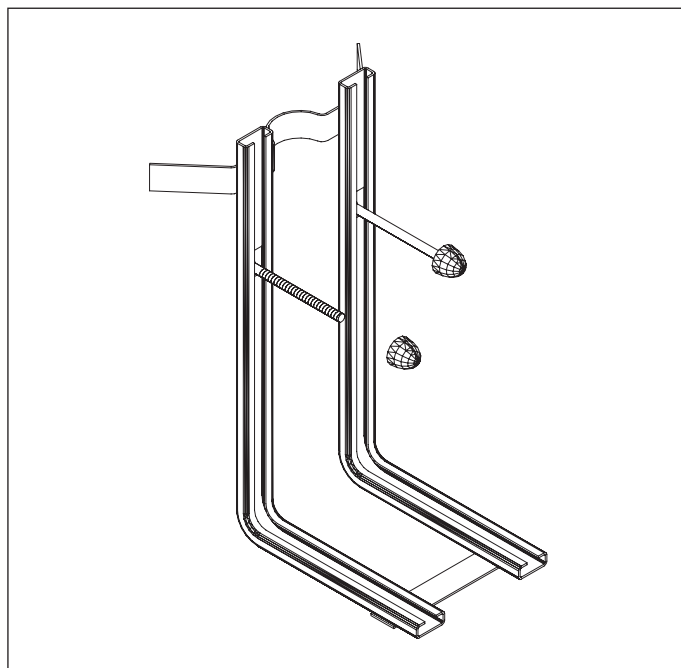

41/P

Universal fixing bracket suitable for wall hung wc and bidet

Package dim.

Weight **4 kg**

Pz. Pallet n° -

sizes in mm

<http://www.ceramicaflaminia.it/it>

©ceramicaflaminiaspa - All rights reserved. Unauthorized copying, publication, reproduction as well as partial reproduction are prohibited