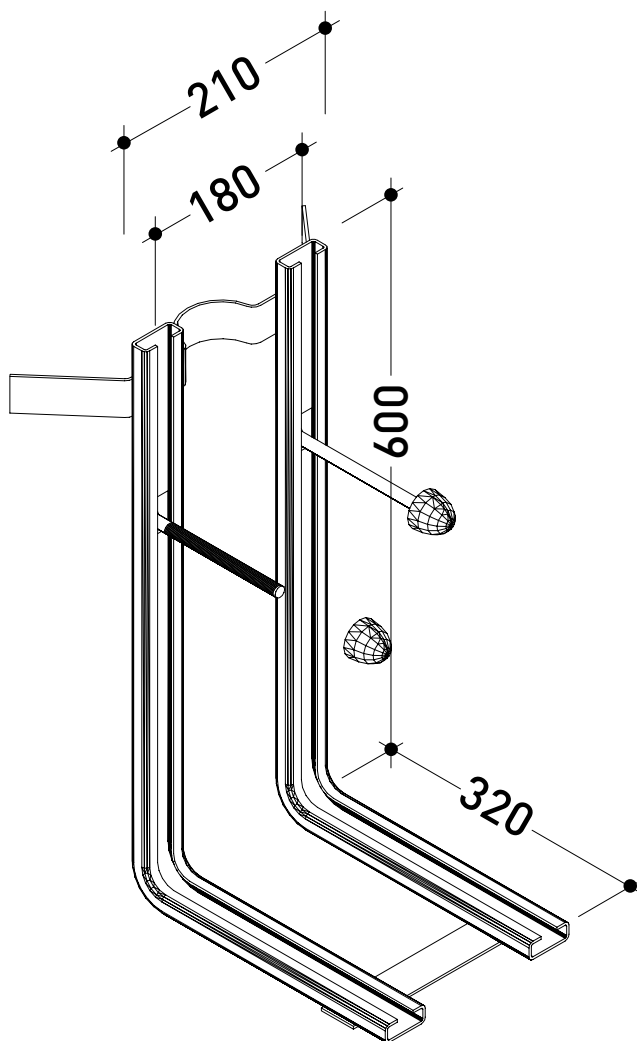

41/P

Universal fixing bracket suitable for wall hung wc and bidet

Package dim.

Weight **4 kg**

Pz. Pallet n° -

sizes in mm

<http://www.ceramicaflaminia.it/it>

©ceramicaflaminiaspa - All rights reserved. Unauthorized copying, publication, reproduction as well as partial reproduction are prohibited