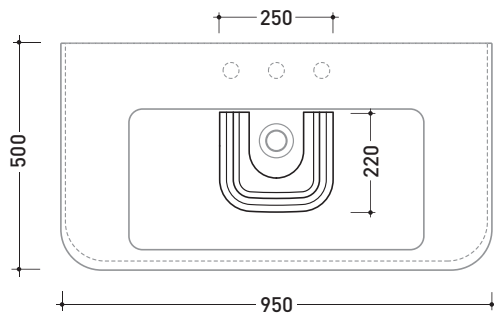

MACOL+MA95L

Ceramic pedestal suitable for Madre 95 basin

Complements: **Madre 95 basin** (MA95L)
Line taps basin EVERGREEN
Line accessories EVERGREEN

Technical accessories: **Chrome siphon** (SIFL/CR) - **Gold siphon** (SIFDR)
Stop & Go drain (PLSG)
CERAMIC Stop & Go drain (PLCE)
Two piece set chrome tap filters (RF026)
Wall fixing kit (9002)

Package dim. pedestal	Weight 14,5 kg	Pz. Pallet n° 20
-----------------------	-----------------------	-------------------------

Package dim. basin	Weight 29,5 kg	Pz. Pallet n° 10
--------------------	-----------------------	-------------------------

CE

vista zenitale / zenital view

vista frontale / frontal view

vista laterale / lateral view

sizes in mm

Please consider a 2% tolerance on indicated measurements

CERAMIC: glossy finish

white