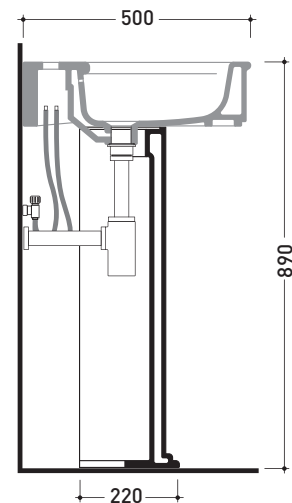

Package dim. pedestal	Weight 14,5 kg	Pz. Pallet n° 20
-----------------------	-----------------------	-------------------------

Package dim. basin	Weight 29,5 kg	Pz. Pallet n° 10
--------------------	-----------------------	-------------------------

CE

vista zenitale / zenital view

vista frontale / frontal view

vista laterale / lateral view

sizes in mm

Please consider a 2% tolerance on indicated measurements

CERAMIC: glossy finish

white