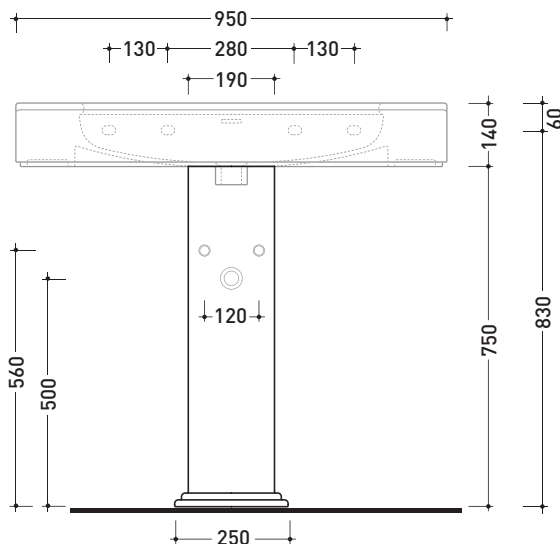

Package dim. pedestal	Weight 14,5 kg	Pz. Pallet n° 20
-----------------------	-----------------------	-------------------------

Package dim. basin	Weight 29,5 kg	Pz. Pallet n° 10
--------------------	-----------------------	-------------------------

CE

vista zenitale / zenital view

vista frontale / frontal view

vista laterale / lateral view

sizes in mm

Please consider a 2% tolerance on indicated measurements

CERAMIC: glossy finish

white