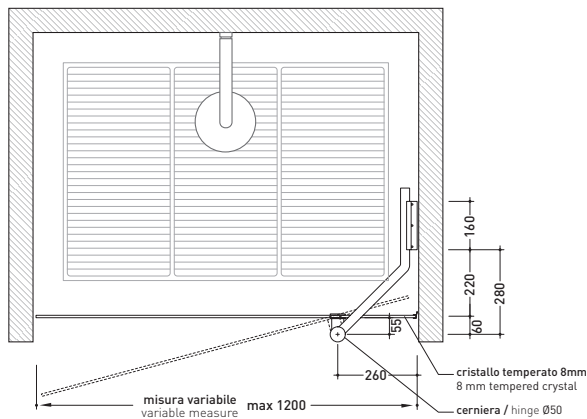

## 50B90

Reversible door in tempered crystal glass to 8 mm and chromed brass structure up to 90 cm

## 50B120

Reversible door in tempered crystal glass to 8 mm and chromed brass structure from 90 to 120 cm

Complements: Floor level shower trays: TATAMI - WATER DROP - ALBERO  
Line accessories: TWO - HOOP - NOKÉ - FOLD - X1

## 50BF/1

Fixed side panel reversible in tempered crystal glass to 8 mm and chromed brass accessories up to 80 cm

## 50BF/2

Fixed side panel reversible in tempered crystal glass to 8 mm and chromed brass accessories from 80 to 100 cm