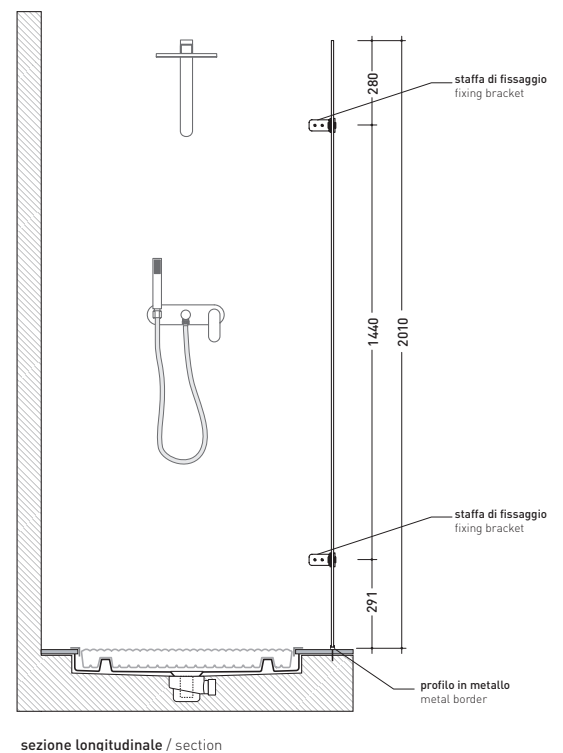

## 50BF/1

Fixed side panel reversible in tempered crystal glass to 8 mm and chromed brass accessories up to 80 cm

## 50BF/2

Fixed side panel reversible in tempered crystal glass to 8 mm and chromed brass accessories from 80 to 100 cm

## 50BF/3

Fixed side panel reversible in tempered crystal glass to 8 mm and chromed brass accessories from 100 to 120 cm

Complements: Floor level shower trays: TATAMI - WATER DROP - ALBERO  
Line accessories: TWO - HOOP - NOKÉ - FOLD - X1

➔ FLAMINIA.

size in mm

<http://www.ceramicaflaminia.it/en/products/277-bamboo>

©ceramicaflaminiaspa - è vietata la copia, la pubblicazione e la riproduzione anche parziale se non autorizzata

may 2019