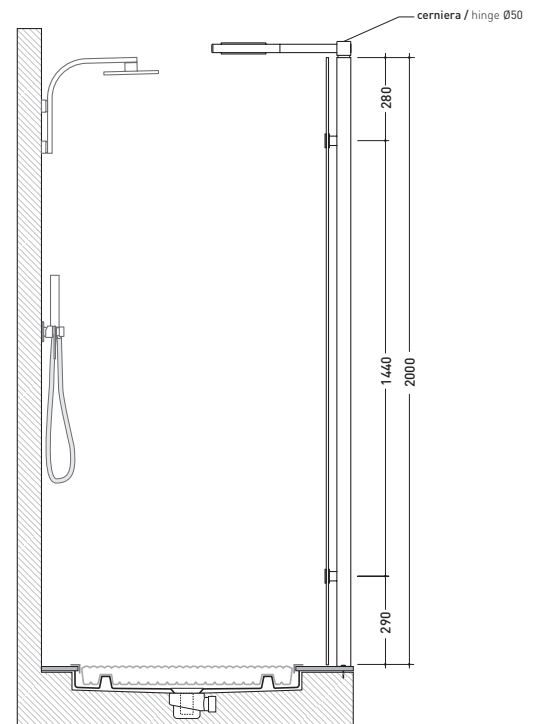

## 50B90

Reversible door in tempered crystal glass to 8 mm and chromed brass structure up to 90 cm

## 50B120

Reversible door in tempered crystal glass to 8 mm and chromed brass structure from 90 to 120 cm

Complements: Floor level shower trays: TATAMI - WATER DROP - ALBERO  
Line accessories: TWO - HOOP - NOKÉ - FOLD - X1

vista zenitale / zenital view

vista frontale / frontal view

sezione longitudinale / section

size in mm

<http://www.ceramicaflaminia.it/en/products/277-bamboo>

©ceramicaflaminiaspa - è vietata la copia, la pubblicazione e la riproduzione anche parziale se non autorizzata

## 50BF/1

Fixed side panel reversible in tempered crystal glass to 8 mm and chromed brass accessories up to 80 cm