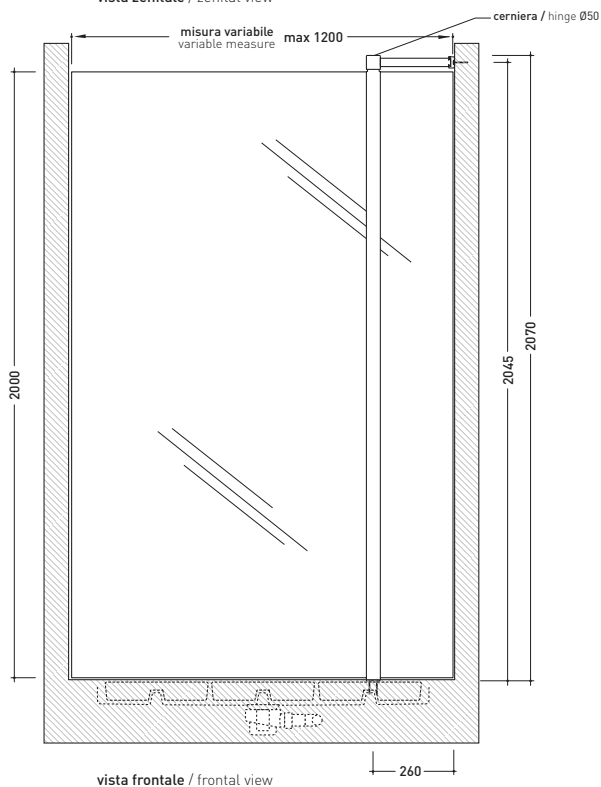

## 50B90

Reversible door in tempered crystal glass to 8 mm and chromed brass structure up to 90 cm

## 50B120

Reversible door in tempered crystal glass to 8 mm and chromed brass structure from 90 to 120 cm

Complements: Floor level shower trays: TATAMI - WATER DROP - ALBERO  
Line accessories: TWO - HOOP - NOKÉ - FOLD - X1

vista zenitale / zenital view

vista frontale / frontal view

sezione longitudinale / section

size in mm

<http://www.ceramicaflaminia.it/en/products/277-bamboo>

©ceramicaflaminiaspa - è vietata la copia, la pubblicazione e la riproduzione anche parziale se non autorizzata

## 50BF/2

Fixed side panel reversible in tempered crystal glass to 8 mm and chromed brass accessories from 80 to 100 cm