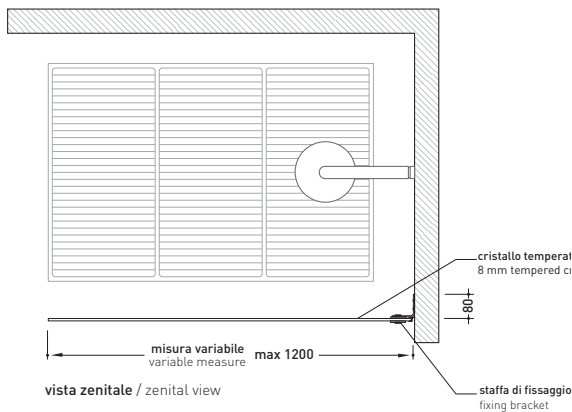

## 50BF/1

Fixed side panel reversible in tempered crystal glass to 8 mm and chromed brass accessories up to 80 cm

## 50BF/2

Fixed side panel reversible in tempered crystal glass to 8 mm and chromed brass accessories from 80 to 100 cm

## 50BF/3

Fixed side panel reversible in tempered crystal glass to 8 mm and chromed brass accessories from 100 to 120 cm

Complements: Floor level shower trays: TATAMI - WATER DROP - ALBERO  
Line accessories: TWO - HOOP - NOKÉ - FOLD - X1

➔ FLAMINIA.

size in mm

<http://www.ceramicaflaminia.it/en/products/277-bamboo>

©ceramicaflaminiaspa - è vietata la copia, la pubblicazione e la riproduzione anche parziale se non autorizzata

may 2019