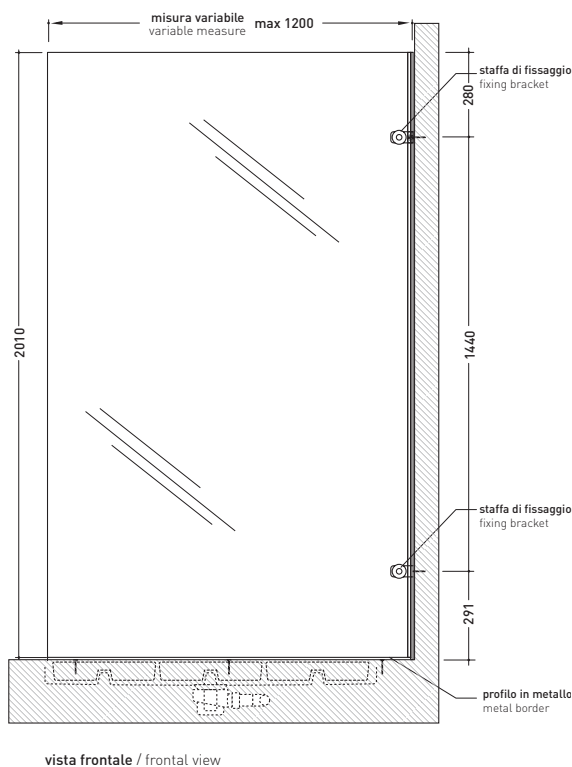

## 50BF/1

Fixed side panel reversible in tempered crystal glass to 8 mm and chromed brass accessories up to 80 cm

## 50BF/2

Fixed side panel reversible in tempered crystal glass to 8 mm and chromed brass accessories from 80 to 100 cm

## 50BF/3

Fixed side panel reversible in tempered crystal glass to 8 mm and chromed brass accessories from 100 to 120 cm

Complements: Floor level shower trays: TATAMI - WATER DROP - ALBERO  
Line accessories: TWO - HOOP - NOKÉ - FOLD - X1

➔ FLAMINIA.

size in mm

<http://www.ceramicaflaminia.it/en/products/277-bamboo>

©ceramicaflaminiaspa - è vietata la copia, la pubblicazione e la riproduzione anche parziale se non autorizzata

may 2019