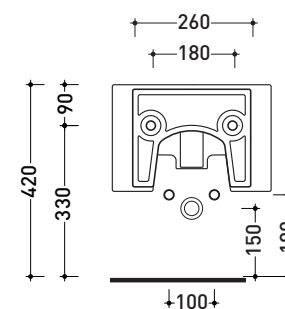

## NL218

Wall hung single-hole bidet

•WITH OVERFLOW •WITHOUT TAP HOLE ON DEMAND

Complements: **Line taps bidet:** ONE - NOKÉ - SI - FOLD - X1  
**Line accessories:** TWO - HOOP - NOKÉ - FOLD

Technical accessories: **Universal fixing bracket for wall hung wc/bidet (41/P)**  
**Short chrome siphon for bidet (SIFB/CR)**  
**Stop & Go drain (PLSG)**  
**CERAMIC Stop & Go drain (PLCE)**  
**Two piece set chrome tap filters (RF026)**

Package dim. | Weight **23 kg** | Pz. Pallet n° **15**

CE UNI EN 14528 - CL20 Dop-No14528

vista zenitale / zenital view

vista laterale / lateral view

sezione longitudinale / section

vista retro / back view

sizes in mm

Please consider a 2% tolerance on indicated measurements

CERAMIC: glossy finish

matt finish

METAL