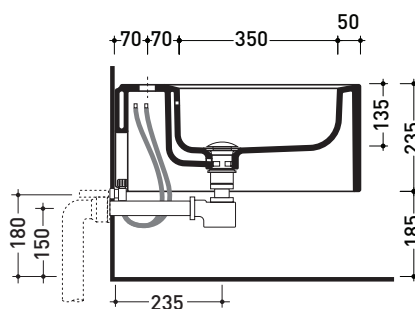

## NL218

Wall hung single-hole bidet

•WITH OVERFLOW •WITHOUT TAP HOLE ON DEMAND

Complements: **Line taps bidet:** ONE - NOKÉ - SI - FOLD - X1  
**Line accessories:** TWO - HOOP - NOKÉ - FOLD

Technical accessories: **Universal fixing bracket for wall hung wc/bidet (41/P)**  
**Short chrome siphon for bidet (SIFB/CR)**  
**Stop & Go drain (PLSG)**  
**CERAMIC Stop & Go drain (PLCE)**  
**Two piece set chrome tap filters (RF026)**

Package dim. | Weight **23 kg** | Pz. Pallet n° **15**

CE UNI EN 14528 - CL20 Dop-No14528

vista zenitale / zenital view

vista laterale / lateral view

sezione longitudinale / section

vista retro / back view

sizes in mm

Please consider a 2% tolerance on indicated measurements

CERAMIC: glossy finish

matt finish

METAL