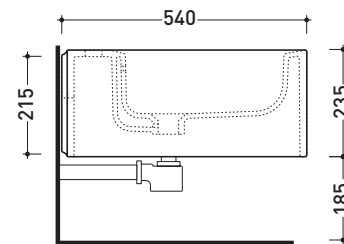

## NL218

Wall hung single-hole bidet

•WITH OVERFLOW •WITHOUT TAP HOLE ON DEMAND

Complements: **Line taps bidet:** ONE - NOKÉ - SI - FOLD - X1  
**Line accessories:** TWO - HOOP - NOKÉ - FOLD

Technical accessories: **Universal fixing bracket for wall hung wc/bidet (41/P)**  
**Short chrome siphon for bidet (SIFB/CR)**  
**Stop & Go drain (PLSG)**  
**CERAMIC Stop & Go drain (PLCE)**  
**Two piece set chrome tap filters (RF026)**

Package dim. | Weight **23 kg** | Pz. Pallet n° **15**

CE UNI EN 14528 - CL20 Dop-No14528

vista zenitale / zenital view

vista laterale / lateral view

sezione longitudinale / section

vista retro / back view

sizes in mm

Please consider a 2% tolerance on indicated measurements

CERAMIC: glossy finish

matt finish

METAL