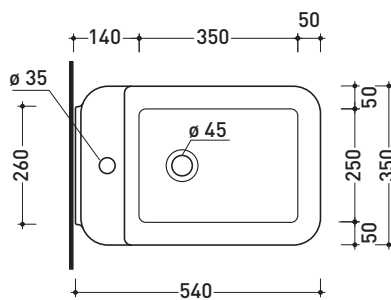

## NL218

Wall hung single-hole bidet

•WITH OVERFLOW •WITHOUT TAP HOLE ON DEMAND

Complements: **Line taps bidet:** ONE - NOKÉ - SI - FOLD - X1  
**Line accessories:** TWO - HOOP - NOKÉ - FOLD

Technical accessories: **Universal fixing bracket for wall hung wc/bidet (41/P)**  
**Short chrome siphon for bidet (SIFB/CR)**  
**Stop & Go drain (PLSG)**  
**CERAMIC Stop & Go drain (PLCE)**  
**Two piece set chrome tap filters (RF026)**

Package dim. | Weight **23 kg** | Pz. Pallet n° **15**

CE UNI EN 14528 - CL20 Dop-No14528

vista zenitale / zenital view

vista laterale / lateral view

sezione longitudinale / section

vista retro / back view

sizes in mm

Please consider a 2% tolerance on indicated measurements

CERAMIC: glossy finish

matt finish

METAL