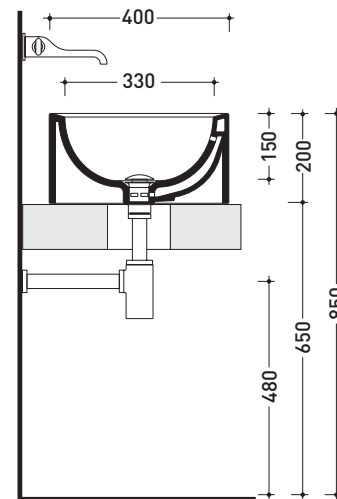

design **PATRICK NORGUET**

2013

NL62H20 Nile 62

Countertop basin 62 h 20 cm

•WITH OVERFLOW

Complements: **Forty6 shelf (F6NL)**
Solid shelf (SLNL)
Furniture BOX - depth. 50
Line taps basin: ONE - NOKÉ - FOLD - SI - X1
Line accessories: TWO - HOOP - NOKÉ - FOLD

Technical accessories: **Chrome siphon (SIFL/CR) - Telescopic chrome siphon (SIFL066)**
Stop & Go drain (PLSG)
CERAMIC Stop & Go drain (PLCE)
Two piece set chrome tap filters (RF026)

Package dim. | Weight **kg 21** | Pz. Pallet n° **12**

CE UNI EN 14688 - CL20 Dop-No14688

vista zenitale / zenital view

foro consigliato
sul piano Ø140
suggested hole
on the top Ø140

vista zenitale / zenital view

vista frontale / frontal view

sezione longitudinale / section

sizes in mm

Please consider a 2% tolerance on indicated measurements

CERAMIC: glossy finish

matt finish

METAL