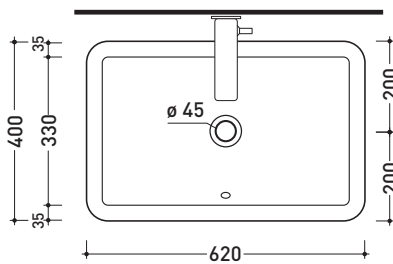

design **PATRICK NORGUET**

2013

NL62H20 Nile 62

Countertop basin 62 h 20 cm

•WITH OVERFLOW

Complements: **Forty6 shelf (F6NL)**
Solid shelf (SLNL)
Furniture BOX - depth. 50
Line taps basin: ONE - NOKÉ - FOLD - SI - X1
Line accessories: TWO - HOOP - NOKÉ - FOLD

Technical accessories: **Chrome siphon (SIFL/CR) - Telescopic chrome siphon (SIFL066)**
Stop & Go drain (PLSG)
CERAMIC Stop & Go drain (PLCE)
Two piece set chrome tap filters (RF026)

Package dim. | Weight **kg 21** | Pz. Pallet n° **12**

CE UNI EN 14688 - CL20 Dop-No14688

vista zenitale / zenital view

foro consigliato
sul piano Ø140
suggested hole
on the top Ø140

vista zenitale / zenital view

vista frontale / frontal view

sezione longitudinale / section

sizes in mm

Please consider a 2% tolerance on indicated measurements

CERAMIC: glossy finish

matt finish

METAL