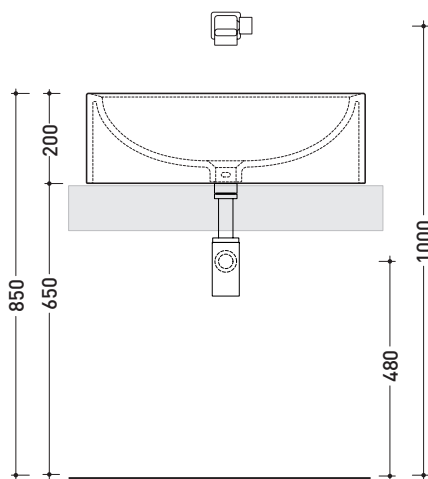

design **PATRICK NORGUET**

2013

NL62H20 Nile 62

Countertop basin 62 h 20 cm

•WITH OVERFLOW

Complements: **Forty6 shelf (F6NL)**
Solid shelf (SLNL)
Furniture BOX - depth. 50
Line taps basin: ONE - NOKÉ - FOLD - SI - X1
Line accessories: TWO - HOOP - NOKÉ - FOLD

CE UNI EN 14688 - CL20 Dop-No14688

vista zenitale / zenital view

foro consigliato
sul piano Ø140
suggested hole
on the top Ø140

vista zenitale / zenital view

vista frontale / frontal view

sezione longitudinale / section

sizes in mm

Please consider a 2% tolerance on indicated measurements

CERAMIC: glossy finish

matt finish

METAL