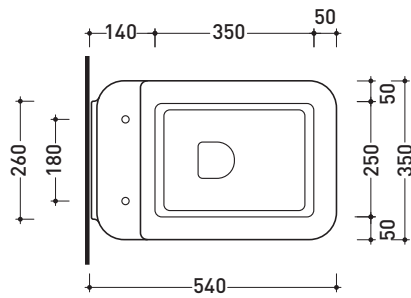

design **PATRICK NORGUET**

2013

NL118

Wall hung wc

Complements: **Soft-closing thermosetting wrapping seat&cover (NLCW03)**
 Line accessories: **TWO - HOOP - NOKÉ - FOLD**

Technical accessories: **Universal fixing bracket for wall hung wc/bidet (41/P)**

Package dim. | Weight **25 kg** | Pz. Pallet n° **15**

CE UNI EN 997

Dop-No997

vista zenitale / zenital view

vista laterale / lateral view

sezione longitudinale / section

vista retro / back view

sizes in mm