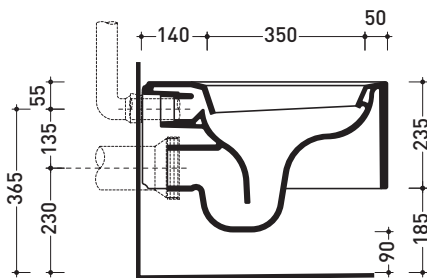

Package dim. | Weight **25 kg** | Pz. Pallet n° **15**

CE UNI EN 997

Dop-No997

vista zenitale / zenital view

vista laterale / lateral view

sezione longitudinale / section

vista retro / back view

sizes in mm

Please consider a 2% tolerance on indicated measurements

CERAMIC: glossy finish

white

FLAMINIA does not recommend combining this toilet model with rapid-flow/flushometer systems or traditional high tanks