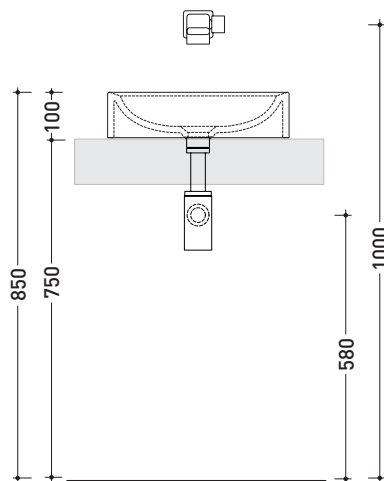

design **PATRICK NORGUET**

2013

NL40A Nile 40

Countertop basin cm 40

• WITHOUT OVERFLOW

Complements: **Forty6 shelf (F6NL)**
Solid shelf (SLNL)
Filo 60 metal structure (FI60SV)
Furniture BOX - depth. 50
Line taps basin: ONE - NOKÉ - FOLD - SI - X1
Line accessories: TWO - HOOP - NOKÉ - FOLD

Technical accessories: **Chrome siphon (SIFL/CR) - Telescopic chrome siphon (SIFL066)**
Stop & Go drain (PLSG)
CERAMIC Stop & Go drain (PLCE)
Two piece set chrome tap filters (RF026)

Package dim. | Weight **kg 9** | Pz. Pallet n° **48**

CE UNI EN 14688 - CL00 Dop-No14688

vista zenitale / zenital view

vista zenitale / zenital view

vista frontale / frontal view

sezione longitudinale / section

sizes in mm

Please consider a 2% tolerance on indicated measurements