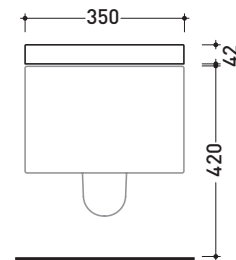

vista frontale / frontal view