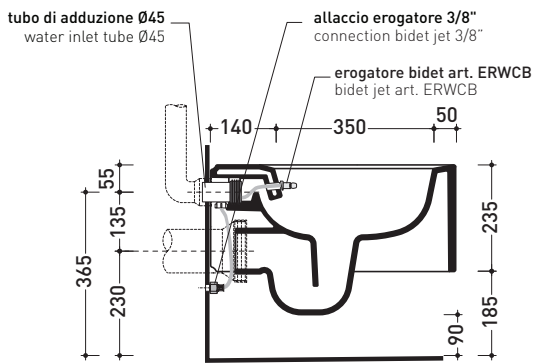

NL118G + ERWCB*

Wall hung wc with gocclean® system

* **WARNING:** the hole for the bidet jet must be requested

Complements: Soft-closing thermosetting wrapping seat&cover (NLCW03)
Line accessories: TWO - HOOP - NOKÉ - FOLD

Technical accessories: Universal fixing bracket for wall hung wc/bidet (41/P)

Package dim. | Weight 26 kg | Pz. Pallet n° 15

UNI EN 997 Dop-No997

vista zenitale / zenital view

dettaglio erogatore / bidet jet detail