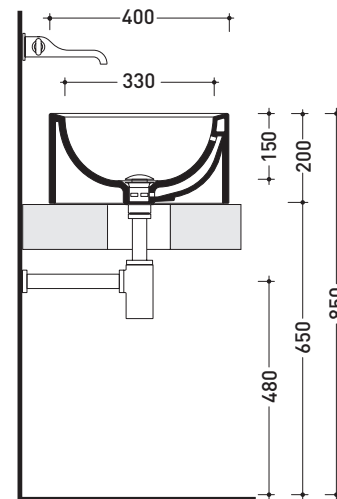

NL62H20 Nile 62

Countertop basin 62 h 20 cm

•WITH OVERFLOW

Complements: **Forty6 shelf (F6NL)**
Solid shelf (SLNL)
Furniture BOX - depth. 50
Line taps basin: ONE - NOKÉ - FOLD - SI - X1
Line accessories: TWO - HOOP - NOKÉ - FOLD

CE UNI EN 14688 - CL20 Dop-No14688

vista zenitale / zenital view

foro consigliato
sul piano Ø140
suggested hole
on the top Ø140

vista zenitale / zenital view

vista frontale / frontal view

sezione longitudinale / section

sizes in mm

Please consider a 2% tolerance on indicated measurements

CERAMIC: glossy finish

matt finish

METAL

design **PATRICK NORGUET**

2013

NL62A Nile 62