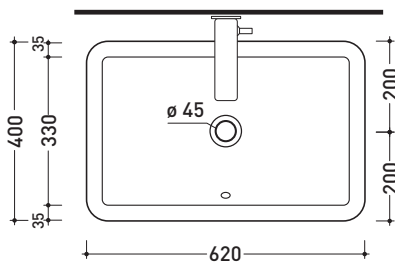

CE UNI EN 14688 - CL20 Dop-No14688

vista zenitale / zenital view