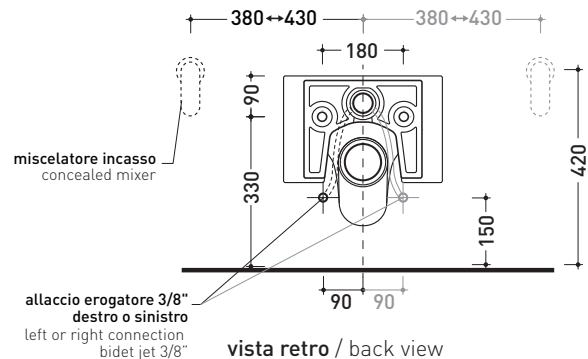

Technical accessories: Universal fixing bracket for wall hung wc/bidet (41/P)

Package dim. | Weight 26 kg | Pz. Pallet n° 15

UNI EN 997 Dop-No997

vista zenitale / zenital view

dettaglio erogatore / bidet jet detail

sezione longitudinale / section

vista retro / back view

sizes in mm

Please consider a 2% tolerance on indicated measurements

CERAMIC: glossy finish

matt finish

FLAMINIA does not recommend combining this toilet model with rapid-flow/flushometer systems or traditional high tanks