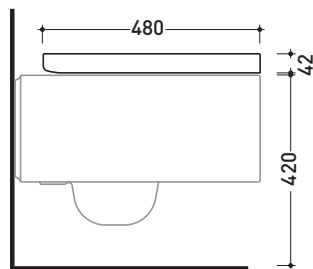

vista laterale / lateral view