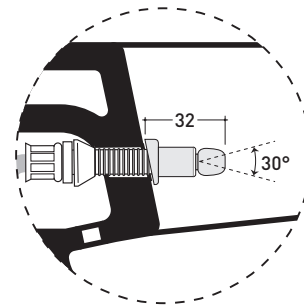

dettaglio erogatore / bidet jet detail