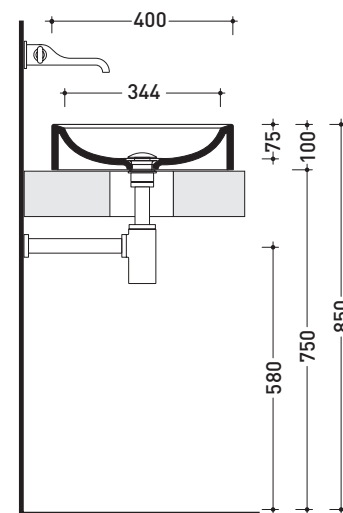

UNI EN 14688 - CL00 **Dop-No14688**

vista zenitale / zenital view

foro consigliato
sul piano Ø140
suggested hole
on the top Ø140

vista zenitale / zenital view

vista frontale / frontal view

sezione longitudinale / section

design **PATRICK NORGUET**

2013

NL40A Nile 40

Countertop basin cm 40

• WITHOUT OVERFLOW

Complements: **Forty6 shelf (F6NL)**
Solid shelf (SLNL)
Filo 60 metal structure (FI60SV)
Furniture BOX - depth. 50
Line taps basin: ONE - NOKÉ - FOLD - SI - X1
Line accessories: TWO - HOOP - NOKÉ - FOLD

CE UNI EN 14688 - CL00 Dop-No14688

vista zenitale / zenital view

vista zenitale / zenital view

vista frontale / frontal view

sezione longitudinale / section

sizes in mm

Please consider a 2% tolerance on indicated measurements