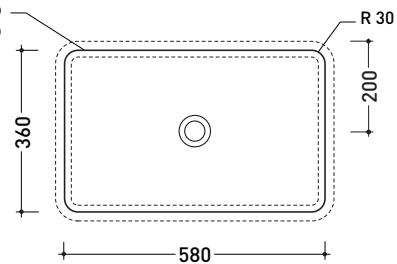

Package dim. | Weight **kg 16** | Pz. Pallet n° **12**

CE UNI EN 14688 - CL20 Dop-No14688

vista zenitale / zenital view

foro consigliato sul piano
suggested hole on the top

vista zenitale / zenital view

vista frontale / frontal view

sezione longitudinale / section

sizes in mm

Please consider a 2% tolerance on indicated measurements

CERAMIC: glossy finish

matt finish

METAL

design **PATRICK NORGUET**

2013