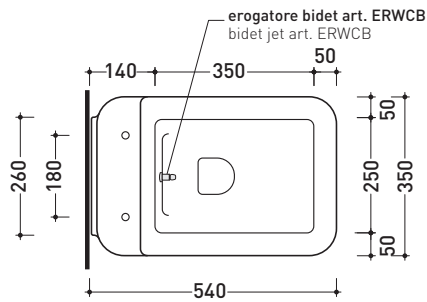

Package dim. | Weight **25 kg** | Pz. Pallet n° **15**

CE UNI EN 997

Dop-No997

vista zenitale / zenital view

vista laterale / lateral view

sezione longitudinale / section

vista retro / back view

sizes in mm

NL118G + ERWCB*

Wall hung wc with gocclean® system

* **WARNING:** the hole for the bidet jet must be requested

Complements: Soft-closing thermosetting wrapping seat&cover (NLCW03)
Line accessories: TWO - HOOP - NOKÉ - FOLD

Technical accessories: Universal fixing bracket for wall hung wc/bidet (41/P)

Package dim. | Weight 26 kg | Pz. Pallet n° 15

UNI EN 997 Dop-No997

vista zenitale / zenital view

dettaglio erogatore / bidet jet detail