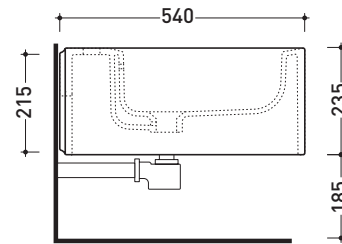

vista laterale / lateral view