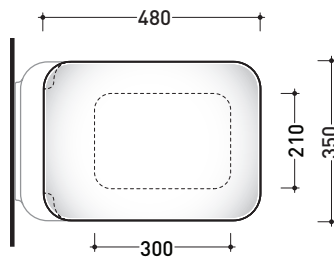

design **PATRICK NORGUET**

2013

NLCW03

Soft-closing thermosetting wrapping seat & cover

Complements: **Nile wall hung wc** (NL118)
Nile goclean wall hung wc (NL118G)

Package dim. | Weight **kg 2** | Pz. Pallet n° -

vista zenitale / zenital view