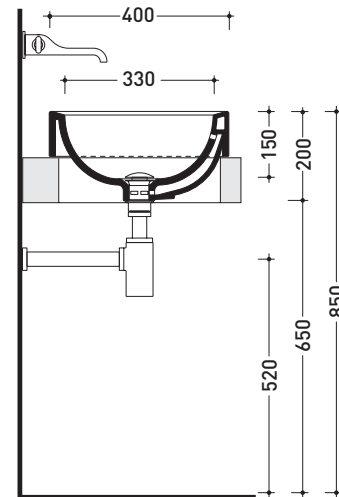

Recessed basin 62 cm

•WITH OVERFLOW

Complements: **Forty6 shelf (F6NLINC)**
Line taps basin: ONE - NOKÉ - FOLD - SI - X1
Line accessories: TWO - HOOP - NOKÉ - FOLD

Technical accessories: **Chrome siphon (SIFL/CR) - Telescopic chrome siphon (SIFL066)**
Stop & Go drain (PLSG)
CERAMIC Stop & Go drain (PLCE)
Two piece set chrome tap filters (RF026)

Package dim. | Weight **kg 16** | Pz. Pallet n° **12**

CE UNI EN 14688 - CL20 Dop-No14688

vista zenitale / zenital view

foro consigliato sul piano
suggested hole on the top

vista zenitale / zenital view

vista frontale / frontal view

sezione longitudinale / section

sizes in mm

Please consider a 2% tolerance on indicated measurements

CERAMIC: glossy finish

matt finish

METAL

design **PATRICK NORGUET**

2013