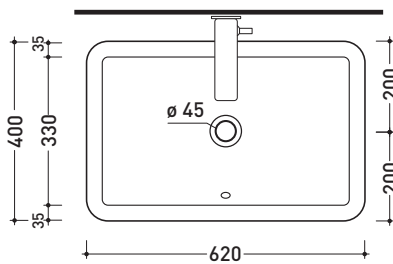

sezione longitudinale / section

sizes in mm

Please consider a 2% tolerance on indicated measurements

CERAMIC: glossy finish

matt finish

METAL

design **PATRICK NORGUET**

2013

NL62H20 Nile 62

Countertop basin 62 h 20 cm

•WITH OVERFLOW

Complements: **Forty6 shelf (F6NL)**
Solid shelf (SLNL)
Furniture BOX - depth. 50
Line taps basin: ONE - NOKÉ - FOLD - SI - X1
Line accessories: TWO - HOOP - NOKÉ - FOLD

CE UNI EN 14688 - CL20 Dop-No14688

vista zenitale / zenital view

foro consigliato
sul piano Ø140
suggested hole
on the top Ø140

vista zenitale / zenital view

vista frontale / frontal view

sezione longitudinale / section