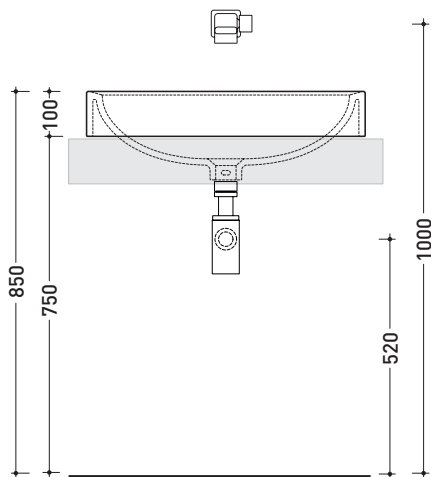

Package dim. | Weight **kg 16** | Pz. Pallet n° **12**

CE UNI EN 14688 - CL20 Dop-No14688

vista zenitale / zenital view

foro consigliato sul piano
suggested hole on the top

vista zenitale / zenital view

vista frontale / frontal view

sezione longitudinale / section

sizes in mm

Please consider a 2% tolerance on indicated measurements

CERAMIC: glossy finish

matt finish

METAL

design **PATRICK NORGUET**

2013