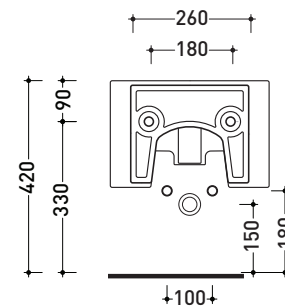

Package dim. | Weight **23 kg** | Pz. Pallet n° **15**

CE UNI EN 14528 - CL20 Dop-No14528

vista zenitale / zenital view

vista laterale / lateral view

sezione longitudinale / section

vista retro / back view

sizes in mm

Please consider a 2% tolerance on indicated measurements

CERAMIC: glossy finish

matt finish

METAL

design **PATRICK NORGUET**

2013

NLCW03