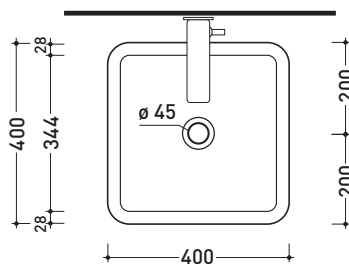

design **PATRICK NORGUET**

2013

NL40A Nile 40

Countertop basin cm 40

• WITHOUT OVERFLOW

Complements: **Forty6 shelf (F6NL)**
Solid shelf (SLNL)
Filo 60 metal structure (FI60SV)
Furniture BOX - depth. 50
Line taps basin: ONE - NOKÉ - FOLD - SI - X1
Line accessories: TWO - HOOP - NOKÉ - FOLD

CE UNI EN 14688 - CL00 Dop-No14688

vista zenitale / zenital view

vista zenitale / zenital view

vista frontale / frontal view

sezione longitudinale / section

sizes in mm

Please consider a 2% tolerance on indicated measurements