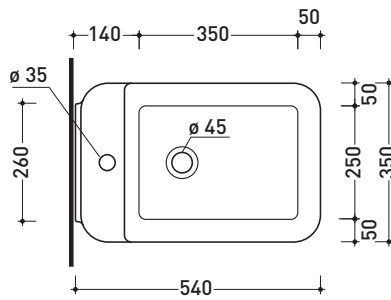

design **PATRICK NORGUET**

2013

NL218

Wall hung single-hole bidet

•WITH OVERFLOW •WITHOUT TAP HOLE ON DEMAND

Complements: **Line taps bidet:** ONE - NOKÉ - SI - FOLD - X1
Line accessories: TWO - HOOP - NOKÉ - FOLD

Technical accessories: **Universal fixing bracket for wall hung wc/bidet (41/P)**
Short chrome siphon for bidet (SIFB/CR)
Stop & Go drain (PLSG)
CERAMIC Stop & Go drain (PLCE)
Two piece set chrome tap filters (RF026)

Package dim. | Weight **23 kg** | Pz. Pallet n° **15**

CE UNI EN 14528 - CL20 Dop-No14528

vista zenitale / zenital view