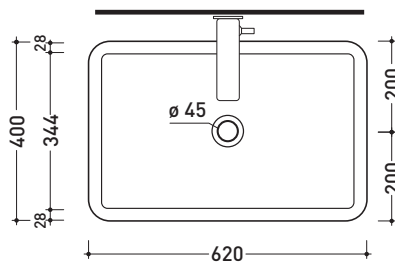

design **PATRICK NORGUET**

2013

NL62A Nile 62

Countertop basin cm 62

•WITHOUT OVERFLOW

Complements: **Forty6 shelf (F6NL)**
Solid shelf (SLNL)
Filo 60 metal structure (FI60SV)
Filo 75 metal structure (FI75SV)
Furniture BOX - depth. 50
Line taps basin: ONE - NOKÉ - FOLD - SI - X1
Line accessories: TWO - HOOP - NOKÉ - FOLD

Technical accessories: **Chrome siphon (SIFL/CR) - Telescopic chrome siphon (SIFL066)**
Stop & Go drain (PLSG)
CERAMIC Stop & Go drain (PLCE)
Two piece set chrome tap filters (RF026)

Package dim. | Weight **kg 13** | Pz. Pallet n° **24**

UNI EN 14688 - CL00 **Dop-No14688**

vista zenitale / zenital view