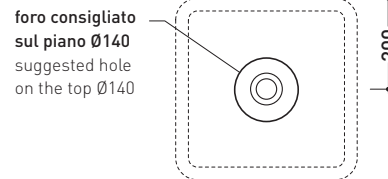

design **PATRICK NORGUET**

2013

NL40A Nile 40

Countertop basin cm 40

• WITHOUT OVERFLOW

Complements: **Forty6 shelf (F6NL)**
Solid shelf (SLNL)
Filo 60 metal structure (FI60SV)
Furniture BOX - depth. 50
Line taps basin: ONE - NOKÉ - FOLD - SI - X1
Line accessories: TWO - HOOP - NOKÉ - FOLD

Technical accessories: **Chrome siphon (SIFL/CR) - Telescopic chrome siphon (SIFL066)**
Stop & Go drain (PLSG)
CERAMIC Stop & Go drain (PLCE)
Two piece set chrome tap filters (RF026)

Package dim. | Weight **kg 9** | Pz. Pallet n° **48**

CE UNI EN 14688 - CL00 Dop-No14688

sizes in mm

Please consider a 2% tolerance on indicated measurements

CERAMIC: glossy finish

matt finish

METAL