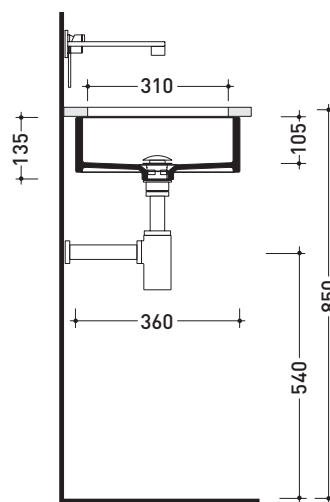

Technical accessories: **Chrome siphon** (SIFL/CR) - **Telescopic chrome siphon** (SIFL066)
Stop & Go drain (PLSG)
CERAMIC Stop & Go drain (PLCE)
Two piece set chrome tap filters (RF026)

Package dim. **49 x 14,5 x 37,5 cm** | Weight **14,5 kg** | Pz. Pallet n° **42**

CE UNI EN 14688 - CL00 Dop-No14688

vista zenitale / zenital view

vista zenitale / zenital view

vista frontale / frontal view

sezione longitudinale / section

sizes in mm

Please consider a 2% tolerance on indicated measurements