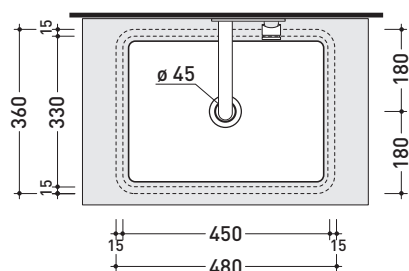

Miniwash Fly

➔ **FLAMINIA.**

design **GIULIO CAPPELLINI**

2005

MW48SP Miniwash 48

Under-counter basin 48 cm

• WITHOUT OVERFLOW • GLAZED EXTERIOR

Complements: **Fly crystal tops** (FY48PC)
FlyMax Pietraluce tops (FY48SP)
Line taps basin: ONE - NOKÈ - SI - FOLD - X1
Line accessories: TWO - HOOP - NOKÈ - FOLD

Technical accessories: **Chrome siphon** (SIFL/CR) - **Telescopic chrome siphon** (SIFL066)
Stop & Go drain (PLSG)
CERAMIC Stop & Go drain (PLCE)
Two piece set chrome tap filters (RF026)

Package dim. **49 x 14,5 x 37,5 cm** | Weight **14,5 kg** | Pz. Pallet n° **42**

CE UNI EN 14688 - CL00 Dop-No14688

vista zenitale / zenital view

vista zenitale / zenital view

vista frontale / frontal view

sezione longitudinale / section

sizes in mm

Please consider a 2% tolerance on indicated measurements