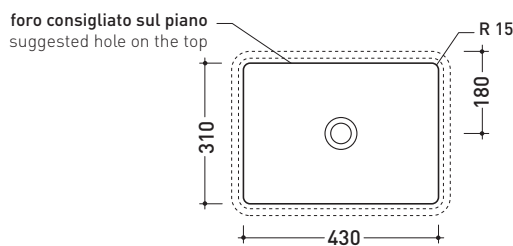

Miniwash Fly

➔ **FLAMINIA.**

design **GIULIO CAPPELLINI**

2005

MW48SP Miniwash 48

Under-counter basin 48 cm

• WITHOUT OVERFLOW • GLAZED EXTERIOR

Complements: **Fly crystal tops** (FY48PC)
FlyMax Pietraluce tops (FY48SP)
Line taps basin: ONE - NOKÈ - SI - FOLD - X1
Line accessories: TWO - HOOP - NOKÈ - FOLD

Technical accessories: **Chrome siphon** (SIFL/CR) - **Telescopic chrome siphon** (SIFL066)
Stop & Go drain (PLSG)
CERAMIC Stop & Go drain (PLCE)
Two piece set chrome tap filters (RF026)

Package dim. **49 x 14,5 x 37,5 cm** | Weight **14,5 kg** | Pz. Pallet n° **42**

CE UNI EN 14688 - CL00 Dop-No14688

vista zenitale / zenital view

vista zenitale / zenital view

vista frontale / frontal view

sezione longitudinale / section

sizes in mm

Please consider a 2% tolerance on indicated measurements