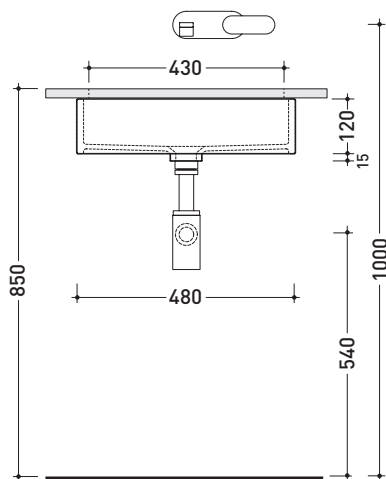

Miniwash Fly

➔ **FLAMINIA.**

design **GIULIO CAPPELLINI**

2005

MW48SP Miniwash 48

Under-counter basin 48 cm

• WITHOUT OVERFLOW • GLAZED EXTERIOR

Complements: **Fly crystal tops** (FY48PC)
FlyMax Pietraluce tops (FY48SP)
Line taps basin: ONE - NOKÈ - SI - FOLD - X1
Line accessories: TWO - HOOP - NOKÈ - FOLD

Technical accessories: **Chrome siphon** (SIFL/CR) - **Telescopic chrome siphon** (SIFL066)
Stop & Go drain (PLSG)
CERAMIC Stop & Go drain (PLCE)
Two piece set chrome tap filters (RF026)

Package dim. **49 x 14,5 x 37,5 cm** | Weight **14,5 kg** | Pz. Pallet n° **42**

CE UNI EN 14688 - CL00 Dop-No14688

vista zenitale / zenital view

vista zenitale / zenital view

vista frontale / frontal view

sezione longitudinale / section

sizes in mm

Please consider a 2% tolerance on indicated measurements