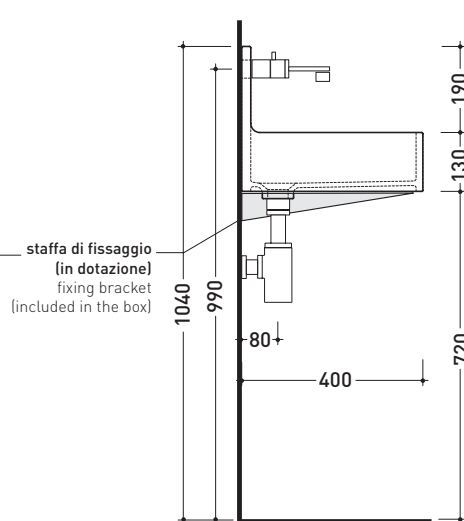

design **GIULIO CAPPELLINI**

2005

MWL25 Miniwash 25

Wall hung single-hole basin

• WITHOUT OVERFLOW

Complements: **Line taps basin ONE** (113057)
Line accessories: TWO - HOOP - NOKÈ - FOLD

Technical accessories: **Chrome siphon** (SIFL/CR) - **Telescopic chrome siphon** (SIFL066)
Stop & Go drain (PLSG)
CERAMIC Stop & Go drain (PLCE)

Package dim. **36 x 25,5 x 40,5 cm** | Weight **13 kg** | Pz. Pallet n° **30**

CE UNI EN 14688 - CL00 Dop-No14688

vista zenitale / zenital view

staffa di fissaggio
fixing bracket

sezione longitudinale / section

vista frontale / frontal view

vista frontale fissaggio staffa
fixing bracket frontal view

vista laterale / lateral view

sizes in mm

Please consider a 2% tolerance on indicated measurements

CERAMIC: glossy finish