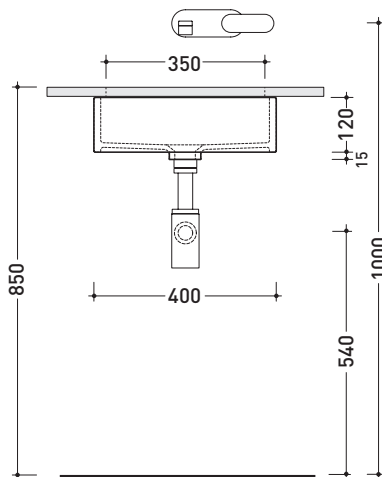

## MW40SP Miniwash 40

Under-counter basin 40 cm

• WITHOUT OVERFLOW • GLAZED EXTERIOR

Complements: Fly crystal shelves (FY40PC)  
FlyMax Pietraluce shelves (FY40SP)  
Line taps basin: ONE - NOKÈ - SI - FOLD - X1  
Line accessories: TWO - HOOP - NOKÈ - FOLD

Technical accessories: Chrome siphon (SIFL/CR) - Telescopic chrome siphon (SIFL066)  
Stop & Go drain (PLSG)  
CERAMIC Stop & Go drain (PLCE)  
Two piece set chrome tap filters (RF026)

Package dim. 40,5 x 14,5 x 42 cm | Weight 14 kg | Pz. Pallet n° 42

CE UNI EN 14688 - CL00 Dop-No14688

vista zenitale / zenital view

vista zenitale / zenital view

vista frontale / frontal view

sezione longitudinale / section

sizes in mm

Please consider a 2% tolerance on indicated measurements