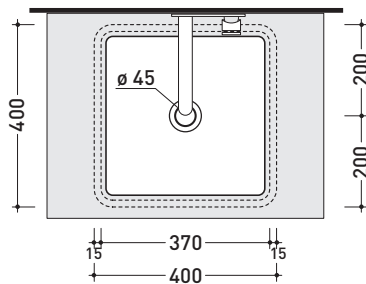

## MW40SP Miniwash 40

Under-counter basin 40 cm

• WITHOUT OVERFLOW • GLAZED EXTERIOR

Complements: Fly crystal shelves (FY40PC)  
FlyMax Pietraluce shelves (FY40SP)  
Line taps basin: ONE - NOKÈ - SI - FOLD - X1  
Line accessories: TWO - HOOP - NOKÈ - FOLD

Technical accessories: Chrome siphon (SIFL/CR) - Telescopic chrome siphon (SIFL066)  
Stop & Go drain (PLSG)  
CERAMIC Stop & Go drain (PLCE)  
Two piece set chrome tap filters (RF026)

Package dim. 40,5 x 14,5 x 42 cm | Weight 14 kg | Pz. Pallet n° 42

CE UNI EN 14688 - CL00 Dop-No14688

vista zenitale / zenital view

vista zenitale / zenital view

vista frontale / frontal view

sezione longitudinale / section

sizes in mm

Please consider a 2% tolerance on indicated measurements