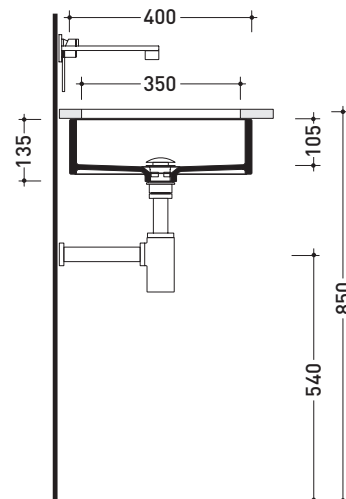

## MW40SP Miniwash 40

Under-counter basin 40 cm

• WITHOUT OVERFLOW • GLAZED EXTERIOR

Complements: Fly crystal shelves (FY40PC)  
FlyMax Pietraluce shelves (FY40SP)  
Line taps basin: ONE - NOKÈ - SI - FOLD - X1  
Line accessories: TWO - HOOP - NOKÈ - FOLD

Technical accessories: Chrome siphon (SIFL/CR) - Telescopic chrome siphon (SIFL066)  
Stop & Go drain (PLSG)  
CERAMIC Stop & Go drain (PLCE)  
Two piece set chrome tap filters (RF026)

Package dim. 40,5 x 14,5 x 42 cm | Weight 14 kg | Pz. Pallet n° 42

CE UNI EN 14688 - CL00 Dop-No14688

vista zenitale / zenital view

vista zenitale / zenital view

vista frontale / frontal view

sezione longitudinale / section

sizes in mm

Please consider a 2% tolerance on indicated measurements