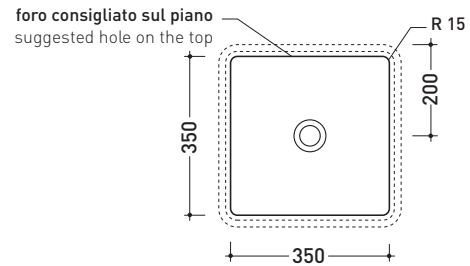

## MW40SP Miniwash 40

Under-counter basin 40 cm

• WITHOUT OVERFLOW • GLAZED EXTERIOR

Complements: Fly crystal shelves (FY40PC)  
FlyMax Pietraluce shelves (FY40SP)  
Line taps basin: ONE - NOKÈ - SI - FOLD - X1  
Line accessories: TWO - HOOP - NOKÈ - FOLD

Technical accessories: Chrome siphon (SIFL/CR) - Telescopic chrome siphon (SIFL066)  
Stop & Go drain (PLSG)  
CERAMIC Stop & Go drain (PLCE)  
Two piece set chrome tap filters (RF026)

Package dim. 40,5 x 14,5 x 42 cm | Weight 14 kg | Pz. Pallet n° 42

CE UNI EN 14688 - CL00 Dop-No14688

vista zenitale / zenital view

vista zenitale / zenital view

vista frontale / frontal view

sezione longitudinale / section

sizes in mm

Please consider a 2% tolerance on indicated measurements