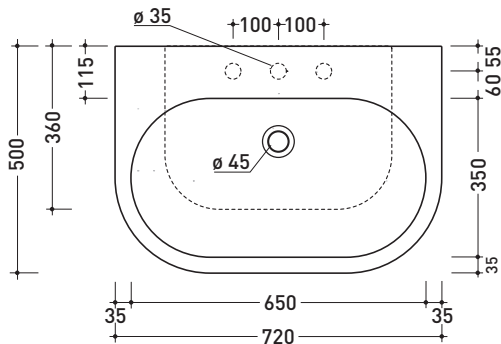

### Countertop - wall hung basin 72 cm

•WITH OVERFLOW •ARRANGED FOR THREE HOLES TAP

Complements: **Solid shelf (SLPS72)**  
**Forty6 shelf (F6PS72)**  
**Furniture BOX - depth. 50**  
**Line taps basin: ONE - NOKÉ - SI - FOLD - X1**  
**Line accessories: TWO - HOOP - NOKÉ - FOLD**

Package dim. | Weight **23 kg** | Pz. Pallet n° **14**

CE UNI EN 14688 - CL20 Dop-No14688

vista zenitale / zenital view

vista zenitale / zenital view

vista frontale / frontal view

sezione longitudinale / section

sizes in mm

Please consider a 2% tolerance on indicated measurements

CERAMIC: glossy finish

white