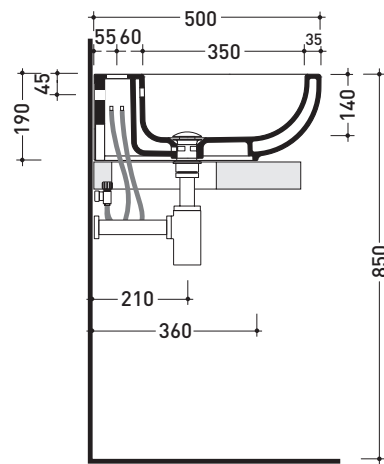

### Countertop - wall hung basin 72 cm

•WITH OVERFLOW •ARRANGED FOR THREE HOLES TAP

Complements: **Solid shelf (SLPS72)**  
**Forty6 shelf (F6PS72)**  
**Furniture BOX - depth. 50**  
**Line taps basin: ONE - NOKÉ - SI - FOLD - X1**  
**Line accessories: TWO - HOOP - NOKÉ - FOLD**

Package dim. | Weight **23 kg** | Pz. Pallet n° **14**

CE UNI EN 14688 - CL20 Dop-No14688

vista zenitale / zenital view

vista zenitale / zenital view

vista frontale / frontal view

sezione longitudinale / section

sizes in mm

Please consider a 2% tolerance on indicated measurements

CERAMIC: glossy finish

white