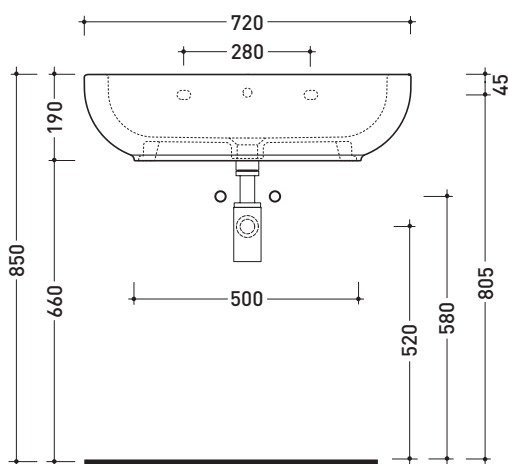

### Countertop - wall hung basin 72 cm

•WITH OVERFLOW •ARRANGED FOR THREE HOLES TAP

Complements: **Solid shelf (SLPS72)**  
**Forty6 shelf (F6PS72)**  
**Furniture BOX - depth. 50**  
**Line taps basin: ONE - NOKÉ - SI - FOLD - X1**  
**Line accessories: TWO - HOOP - NOKÉ - FOLD**

Package dim. | Weight **23 kg** | Pz. Pallet n° **14**

CE UNI EN 14688 - CL20 Dop-No14688

vista zenitale / zenital view

vista zenitale / zenital view

vista frontale / frontal view

sezione longitudinale / section

sizes in mm

Please consider a 2% tolerance on indicated measurements

CERAMIC: glossy finish

white