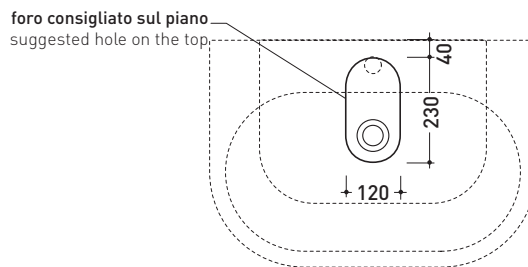

### Countertop - wall hung basin 72 cm

•WITH OVERFLOW •ARRANGED FOR THREE HOLES TAP

Complements: **Solid shelf (SLPS72)**  
**Forty6 shelf (F6PS72)**  
**Furniture BOX - depth. 50**  
**Line taps basin: ONE - NOKÉ - SI - FOLD - X1**  
**Line accessories: TWO - HOOP - NOKÉ - FOLD**

Package dim. | Weight **23 kg** | Pz. Pallet n° **14**

CE UNI EN 14688 - CL20 Dop-No14688

vista zenitale / zenital view

vista zenitale / zenital view

vista frontale / frontal view

sezione longitudinale / section

sizes in mm

Please consider a 2% tolerance on indicated measurements

CERAMIC: glossy finish

white