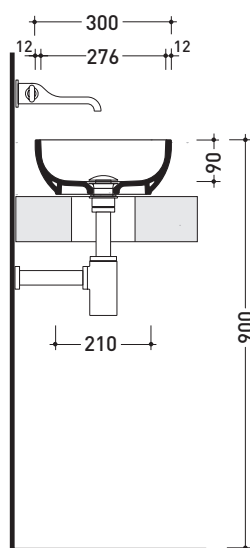

PS60A Pass 60

Countertop basin 60 cm

• WITHOUT OVERFLOW • WITHOUT TAP LEDGE

Complements: **Forty6 shelf (F6PS60)**
Furniture BOX - depth. 37
Line taps basin: ONE - NOKÉ - SI - FOLD - X1
Line accessories: TWO - HOOP - NOKÉ - FOLD

Package dim.

Weight 10 kg

Pz. Pallet n° 36

CE UNI EN 14688 - CL00 Dop-No14688

vista zenitale / zenital view

vista frontale / frontal view

vista zenitale / zenital view

sezione longitudinale / section

sizes in mm

CERAMIC: glossy finish

white

Please consider a 2% tolerance on indicated measurements