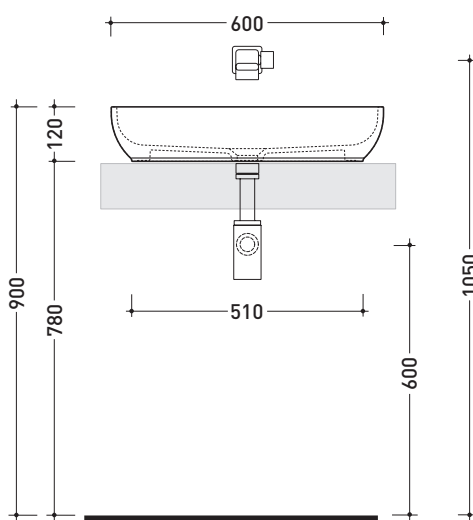

PS60A Pass 60

Countertop basin 60 cm

• WITHOUT OVERFLOW • WITHOUT TAP LEDGE

Complements: **Forty6 shelf (F6PS60)**
Furniture BOX - depth. 37
Line taps basin: ONE - NOKÉ - SI - FOLD - X1
Line accessories: TWO - HOOP - NOKÉ - FOLD

Package dim.

Weight 10 kg

Pz. Pallet n° 36

CE UNI EN 14688 - CL00 Dop-No14688

vista zenitale / zenital view

vista frontale / frontal view

vista zenitale / zenital view

sezione longitudinale / section

sizes in mm

CERAMIC: glossy finish

white

Please consider a 2% tolerance on indicated measurements