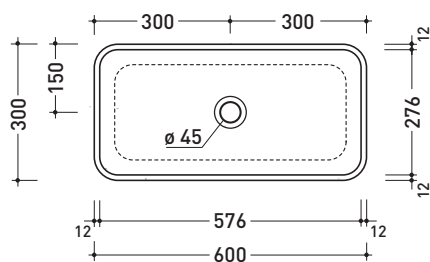

PS60A Pass 60

Countertop basin 60 cm

• WITHOUT OVERFLOW • WITHOUT TAP LEDGE

Complements: **Forty6 shelf (F6PS60)**
Furniture BOX - depth. 37
Line taps basin: ONE - NOKÉ - SI - FOLD - X1
Line accessories: TWO - HOOP - NOKÉ - FOLD

Package dim.

Weight 10 kg

Pz. Pallet n° 36

CE UNI EN 14688 - CL00 Dop-No14688

vista zenitale / zenital view

vista frontale / frontal view

vista zenitale / zenital view

sezione longitudinale / section

sizes in mm

CERAMIC: glossy finish

white

Please consider a 2% tolerance on indicated measurements