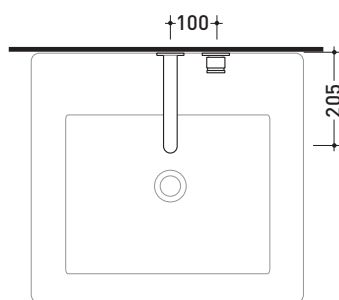

design **L+R PALOMBA** and **SERGIO MORI**

2003

113059

Wall-mounted single-lever basin mixer
(stop&go drain included)

Complements: **Line accessories: TWO**
Line accessories: HOOP

Package dim. **39 x 17 x 8 cm** | Weight **3 kg** | Pz. Pallet n° -

vista frontale / frontal view

vista laterale / lateral view

vista zenitale / zenital view

sizes in mm

BRASS: glossy finish

chrome

art. 113059

VISTA DALL'ALTO

sizes in mm