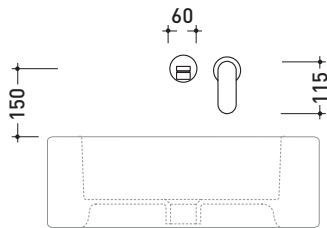

design **L+R PALOMBA** and **SERGIO MORI**

2003

113059

Wall-mounted single-lever basin mixer
(stop&go drain included)

Complements: **Line accessories: TWO**
Line accessories: HOOP

Package dim. **39 x 17 x 8 cm** | Weight **3 kg** | Pz. Pallet n° -

vista frontale / frontal view

vista laterale / lateral view

vista zenitale / zenital view

sizes in mm

BRASS: glossy finish

chrome

art. 113059

VISTA DALL'ALTO

sizes in mm