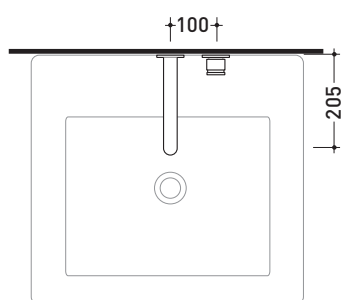

One

→ FLAMINIA.

design **LUDOVICA+ROBERTO PALOMBA** and **SERGIO MORI** 2003

113059

Wall-mounted single-lever basin mixer
(stop&go drain included)

Complements: **Line accessories: TWO**
Line accessories: HOOP

Package dim. **39 x 17 x 8 cm** | Weight **3 kg** | Pz. Pallet n° -

vista frontale / frontal view

vista laterale / lateral view

vista zenitale / zenital view

sizes in mm

BRASS: glossy finish

chrome

<http://www.ceramicaflaminia.it/en/products/307-one>