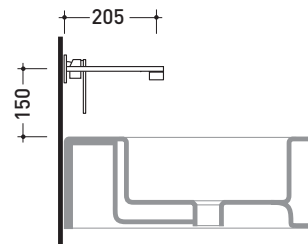

design **L+R PALOMBA** and **SERGIO MORI**

2003

113059

Wall-mounted single-lever basin mixer
(stop&go drain included)

Complements: **Line accessories: TWO**
Line accessories: HOOP

Package dim. **39 x 17 x 8 cm** | Weight **3 kg** | Pz. Pallet n° -

vista frontale / frontal view

vista laterale / lateral view

vista zenitale / zenital view

sizes in mm

BRASS: glossy finish

chrome

art. 113059

VISTA DALL'ALTO

sizes in mm