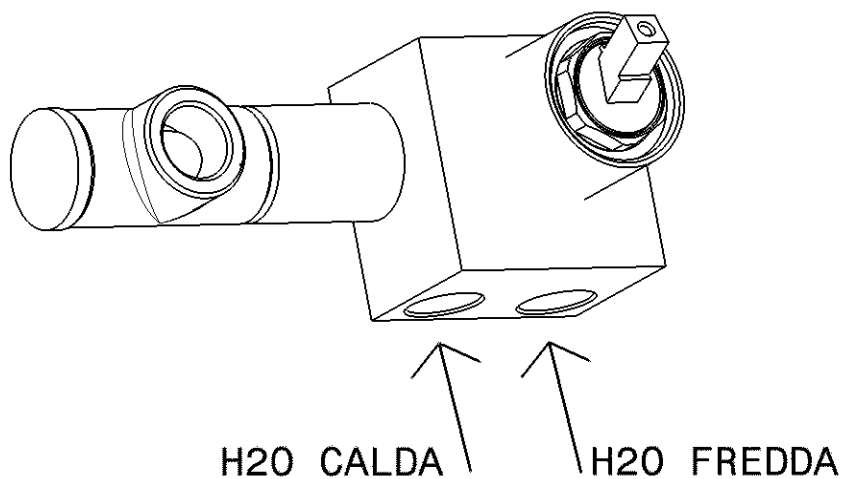

design **L+R PALOMBA** and **SERGIO MORI**

2003

113059

Wall-mounted single-lever basin mixer
(stop&go drain included)

Complements: **Line accessories: TWO**
Line accessories: HOOP

Package dim. **39 x 17 x 8 cm** | Weight **3 kg** | Pz. Pallet n° -

vista frontale / frontal view

vista laterale / lateral view

vista zenitale / zenital view

sizes in mm

BRASS: glossy finish

chrome

art. 113059

VISTA DALL'ALTO