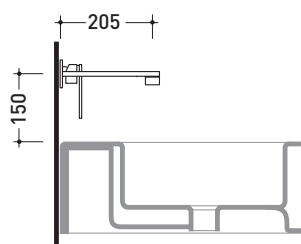

One

→ FLAMINIA.

design **LUDOVICA+ROBERTO PALOMBA** and **SERGIO MORI** 2003

113059

Wall-mounted single-lever basin mixer
(stop&go drain included)

Complements: **Line accessories: TWO**
Line accessories: HOOP

Package dim. **39 x 17 x 8 cm** | Weight **3 kg** | Pz. Pallet n° -

vista frontale / frontal view

vista laterale / lateral view

vista zenitale / zenital view

sizes in mm

BRASS: glossy finish

chrome

<http://www.ceramicaflaminia.it/en/products/307-one>