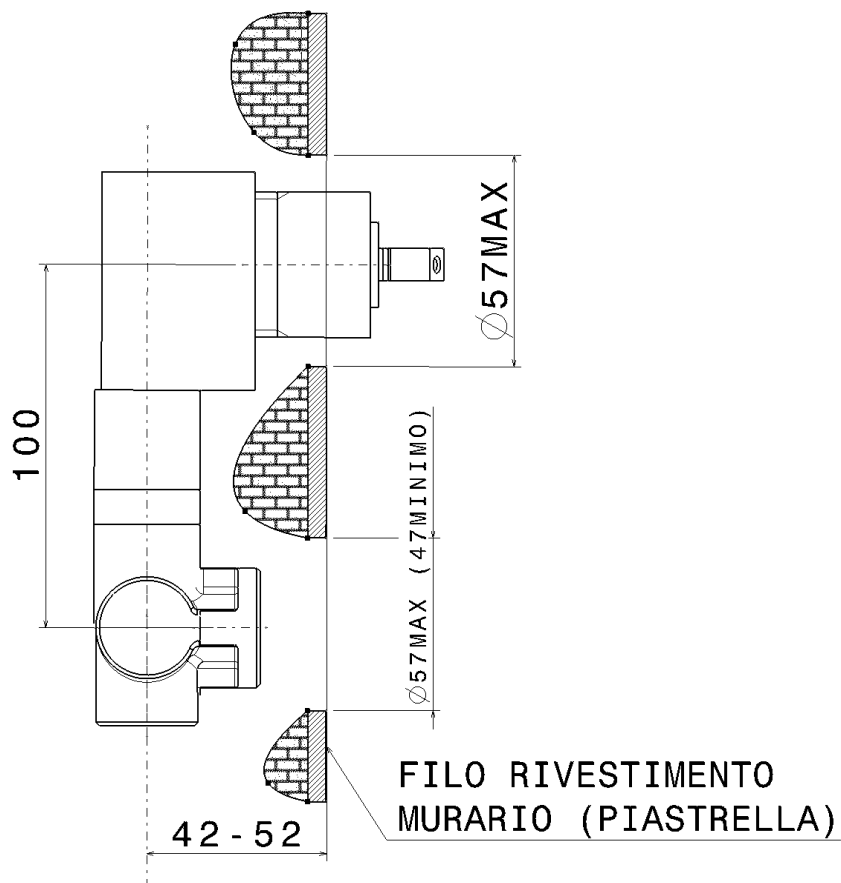

design **L+R PALOMBA** and **SERGIO MORI**

2003

113059

Wall-mounted single-lever basin mixer
(stop&go drain included)

Complements: **Line accessories: TWO**
Line accessories: HOOP

Package dim. **39 x 17 x 8 cm** | Weight **3 kg** | Pz. Pallet n° -

vista frontale / frontal view

vista laterale / lateral view

vista zenitale / zenital view

sizes in mm

BRASS: glossy finish

chrome

art. 113059

VISTA DALL'ALTO

sizes in mm