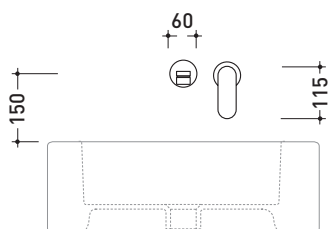

One

→ FLAMINIA.

design **LUDOVICA+ROBERTO PALOMBA** and **SERGIO MORI** 2003

113059

Wall-mounted single-lever basin mixer
(stop&go drain included)

Complements: **Line accessories: TWO**
Line accessories: HOOP

Package dim. **39 x 17 x 8 cm** | Weight **3 kg** | Pz. Pallet n° -

vista frontale / frontal view

vista laterale / lateral view

vista zenitale / zenital view

sizes in mm

BRASS: glossy finish

chrome

<http://www.ceramicaflaminia.it/en/products/307-one>