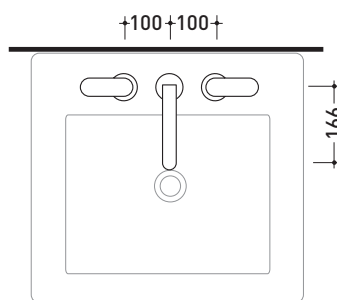

design **L+R PALOMBA** and **SERGIO MORI**

2003

113056/F

Three-holes tap basin (stop&go drain included)

Complements: Line accessories: TWO
Line accessories: HOOP

Package dim. 39 x 20 x 11 cm | Weight 3,5 kg | Pz. Pallet n° -

vista frontale / frontal view

vista laterale / lateral view

vista zenitale / zenital view

sizes in mm

BRASS: glossy finish

chrome

art. 113056/F

sizes in mm