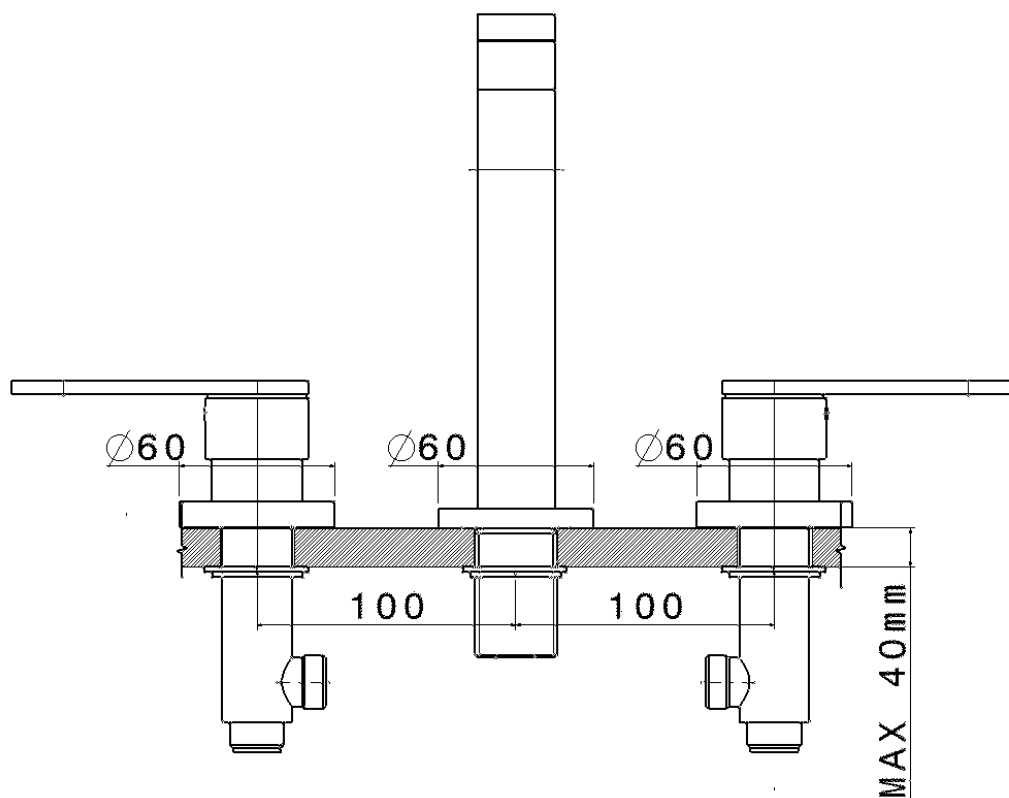

design **L+R PALOMBA** and **SERGIO MORI**

2003

113056/F

Three-holes tap basin (stop&go drain included)

Complements: Line accessories: TWO
Line accessories: HOOP

Package dim. 39 x 20 x 11 cm | Weight 3,5 kg | Pz. Pallet n° -

vista frontale / frontal view

vista laterale / lateral view

vista zenitale / zenital view

sizes in mm

BRASS: glossy finish

chrome

art. 113056/F

sizes in mm