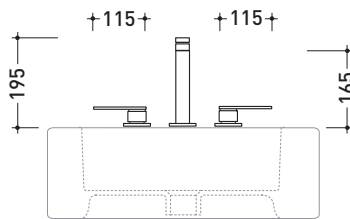

design **L+R PALOMBA** and **SERGIO MORI**

2003

113056/F

Three-holes tap basin (stop&go drain included)

Complements: Line accessories: TWO
Line accessories: HOOP

Package dim. 39 x 20 x 11 cm | Weight 3,5 kg | Pz. Pallet n° -

vista frontale / frontal view

vista laterale / lateral view

vista zenitale / zenital view

sizes in mm

BRASS: glossy finish

chrome

art. 113056/F

sizes in mm