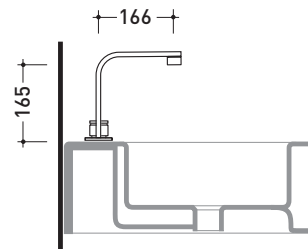

design **L+R PALOMBA** and **SERGIO MORI**

2003

113056/F

Three-holes tap basin (stop&go drain included)

Complements: Line accessories: TWO
Line accessories: HOOP

Package dim. 39 x 20 x 11 cm | Weight 3,5 kg | Pz. Pallet n° -

vista frontale / frontal view

vista laterale / lateral view

vista zenitale / zenital view

sizes in mm

BRASS: glossy finish

chrome

art. 113056/F

sizes in mm