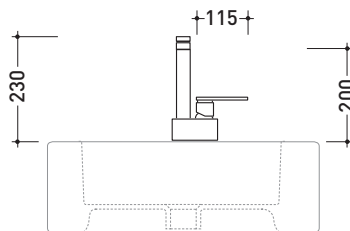

design **L+R PALOMBA** and **SERGIO MORI**

2003

113055/F

Single lever basin mixer (stop&go drain included)

Complements: Line accessories: TWO
Line accessories: HOOP

Package dim. 40 x 24 x 16 cm | Weight 3 kg | Pz. Pallet n° -

vista frontale / frontal view

vista laterale / lateral view

vista zenitale / zenital view

sizes in mm

BRASS: glossy finish

chrome

art. 113055/F

sizes in mm