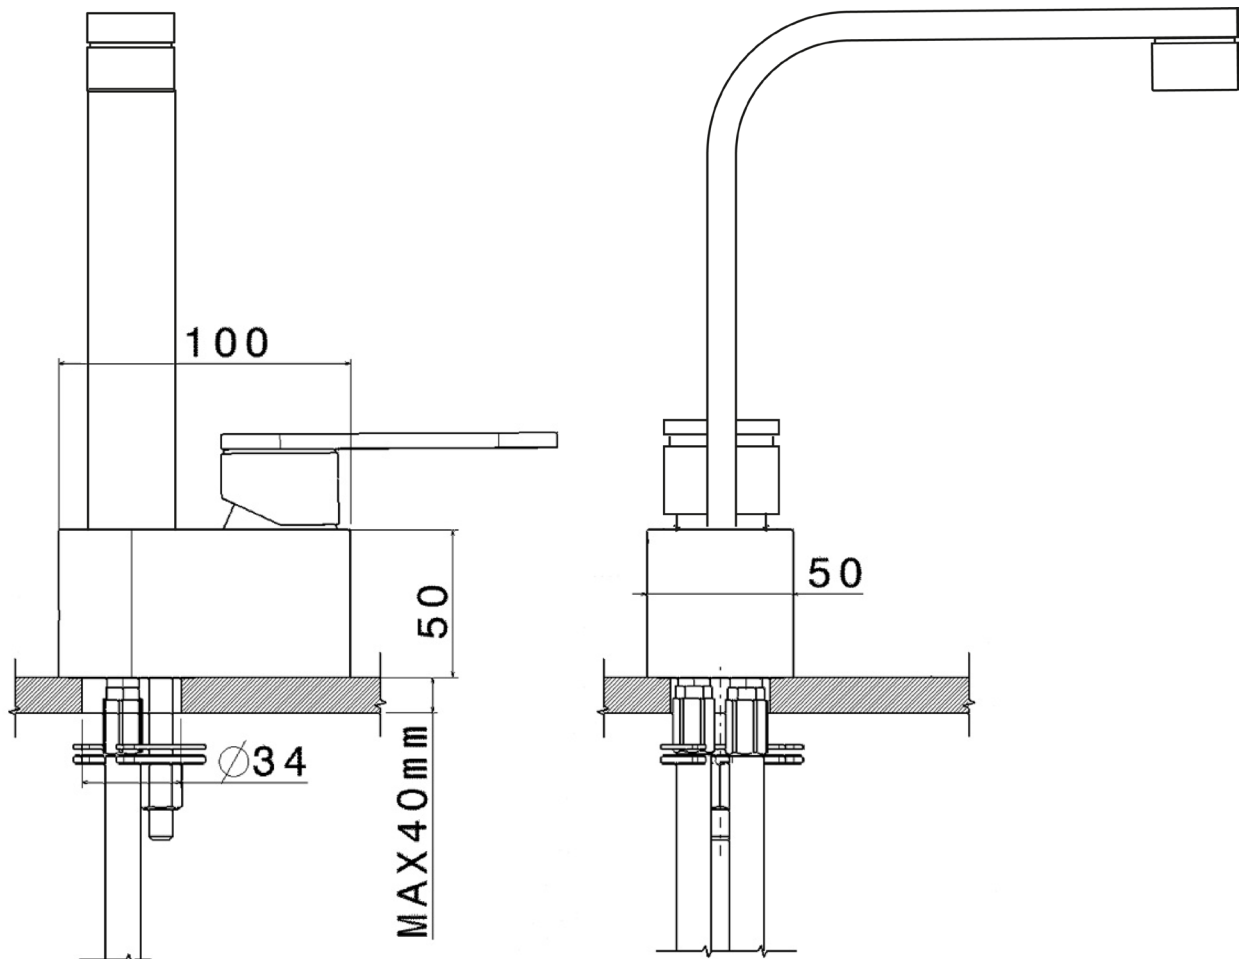

design **L+R PALOMBA** and **SERGIO MORI**

2003

113055/F

Single lever basin mixer (stop&go drain included)

Complements: Line accessories: TWO
Line accessories: HOOP

Package dim. 40 x 24 x 16 cm | Weight 3 kg | Pz. Pallet n° -

vista frontale / frontal view

vista laterale / lateral view

vista zenitale / zenital view

sizes in mm

BRASS: glossy finish

chrome

art. 113055/F

sizes in mm