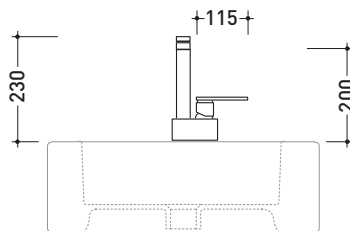

One

→ FLAMINIA.

design **LUDOVICA+ROBERTO PALOMBA** and **SERGIO MORI** 2003

113055/F

Single lever basin mixer (stop&go drain included)

Complements: **Line accessories: TWO**
Line accessories: HOOP

Package dim. **40 x 24 x 16 cm** | Weight **3 kg** | Pz. Pallet n° -

vista frontale / frontal view

vista laterale / lateral view

vista zenitale / zenital view

sizes in mm

BRASS: glossy finish

chrome

<http://www.ceramicaflaminia.it/en/products/307-one>

©ceramicaflaminiaspa - All rights reserved. Unauthorized copying, publication, reproduction as well as partial reproduction are prohibited