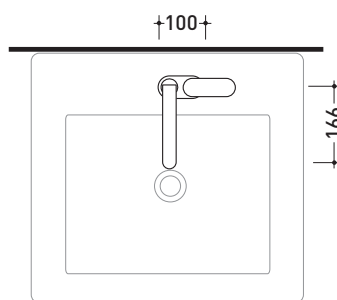

One

→ FLAMINIA.

design **LUDOVICA+ROBERTO PALOMBA** and **SERGIO MORI** 2003

113055/F

Single lever basin mixer (stop&go drain included)

Complements: **Line accessories: TWO**
Line accessories: HOOP

Package dim. **40 x 24 x 16 cm** | Weight **3 kg** | Pz. Pallet n° -

vista frontale / frontal view

vista laterale / lateral view

vista zenitale / zenital view

sizes in mm

BRASS: glossy finish

chrome

<http://www.ceramicaflaminia.it/en/products/307-one>

©ceramicaflaminiaspa - All rights reserved. Unauthorized copying, publication, reproduction as well as partial reproduction are prohibited