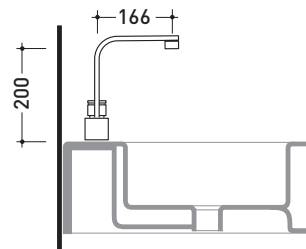

One

→ FLAMINIA.

design **LUDOVICA+ROBERTO PALOMBA** and **SERGIO MORI** 2003

113055/F

Single lever basin mixer (stop&go drain included)

Complements: **Line accessories: TWO**
Line accessories: HOOP

Package dim. **40 x 24 x 16 cm** | Weight **3 kg** | Pz. Pallet n° -

vista frontale / frontal view

vista laterale / lateral view

vista zenitale / zenital view

sizes in mm

BRASS: glossy finish

chrome

<http://www.ceramicaflaminia.it/en/products/307-one>

©ceramicaflaminiaspa - All rights reserved. Unauthorized copying, publication, reproduction as well as partial reproduction are prohibited