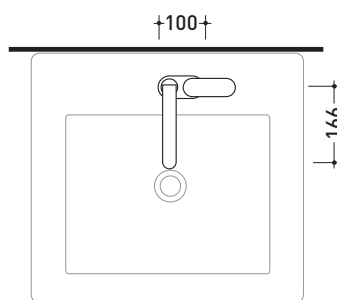

design **L+R PALOMBA** and **SERGIO MORI**

2003

113055/F

Single lever basin mixer (stop&go drain included)

Complements: Line accessories: TWO
Line accessories: HOOP

Package dim. 40 x 24 x 16 cm | Weight 3 kg | Pz. Pallet n° -

vista frontale / frontal view

vista laterale / lateral view

vista zenitale / zenital view

sizes in mm

BRASS: glossy finish

chrome

art. 113055/F

sizes in mm