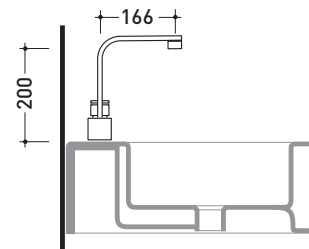

design **L+R PALOMBA** and **SERGIO MORI**

2003

113055/F

Single lever basin mixer (stop&go drain included)

Complements: Line accessories: TWO
Line accessories: HOOP

Package dim. 40 x 24 x 16 cm | Weight 3 kg | Pz. Pallet n° -

vista frontale / frontal view

vista laterale / lateral view

vista zenitale / zenital view

sizes in mm

BRASS: glossy finish

chrome

art. 113055/F

sizes in mm