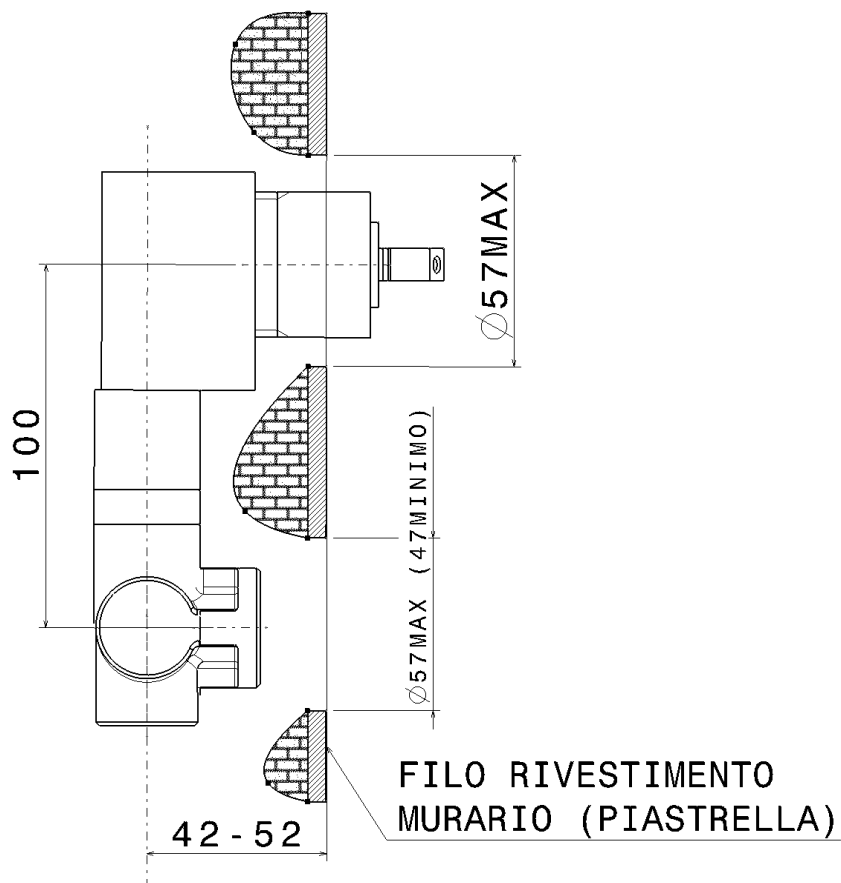

design **L+R PALOMBA** and **SERGIO MORI**

2003

113058

Wall-mounted single-lever basin mixer with metal plate
(stop&go drain included)

Complements: **Line accessories: TWO**
Line accessories: HOOP

Package dim. **39 x 17 x 8 cm** | Weight **3 kg** | Pz. Pallet n° -

vista frontale / frontal view

vista laterale / lateral view

vista zenitale / zenital view

sizes in mm

BRASS: glossy finish

chrome

art. 113058

VISTA DALL'ALTO

sizes in mm