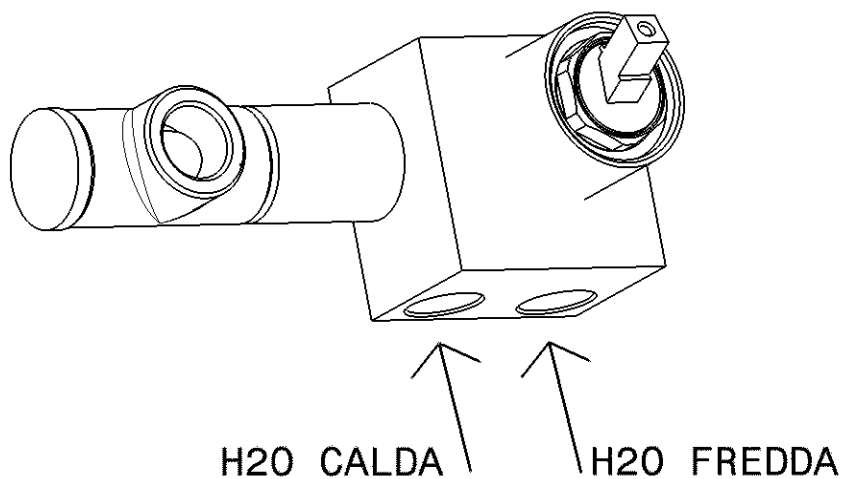

design **L+R PALOMBA** and **SERGIO MORI**

2003

113058

Wall-mounted single-lever basin mixer with metal plate
(stop&go drain included)

Complements: **Line accessories: TWO**
Line accessories: HOOP

Package dim. **39 x 17 x 8 cm** | Weight **3 kg** | Pz. Pallet n° -

vista frontale / frontal view

vista laterale / lateral view

vista zenitale / zenital view

sizes in mm

BRASS: glossy finish

chrome

art. 113058

VISTA DALL'ALTO