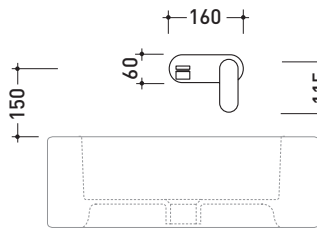

design **L+R PALOMBA** and **SERGIO MORI**

2003

113058

Wall-mounted single-lever basin mixer with metal plate
(stop&go drain included)

Complements: **Line accessories: TWO**
Line accessories: HOOP

Package dim. **39 x 17 x 8 cm** | Weight **3 kg** | Pz. Pallet n° -

vista frontale / frontal view

vista laterale / lateral view

vista zenitale / zenital view

sizes in mm

BRASS: glossy finish

chrome

art. 113058

VISTA DALL'ALTO

sizes in mm