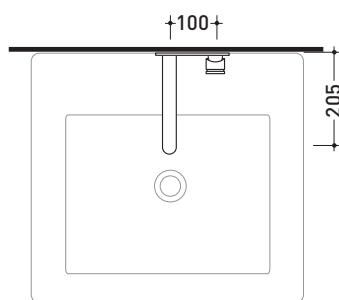

design **L+R PALOMBA** and **SERGIO MORI**

2003

113058

Wall-mounted single-lever basin mixer with metal plate
(stop&go drain included)

Complements: **Line accessories: TWO**
Line accessories: HOOP

Package dim. **39 x 17 x 8 cm** | Weight **3 kg** | Pz. Pallet n° -

vista frontale / frontal view

vista laterale / lateral view

vista zenitale / zenital view

sizes in mm

BRASS: glossy finish

chrome

art. 113058

VISTA DALL'ALTO

sizes in mm