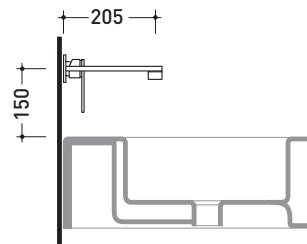

design **L+R PALOMBA** and **SERGIO MORI**

2003

113058

Wall-mounted single-lever basin mixer with metal plate
(stop&go drain included)

Complements: **Line accessories: TWO**
Line accessories: HOOP

Package dim. **39 x 17 x 8 cm** | Weight **3 kg** | Pz. Pallet n° -

vista frontale / frontal view

vista laterale / lateral view

vista zenitale / zenital view

sizes in mm

BRASS: glossy finish

chrome

art. 113058

VISTA DALL'ALTO

sizes in mm